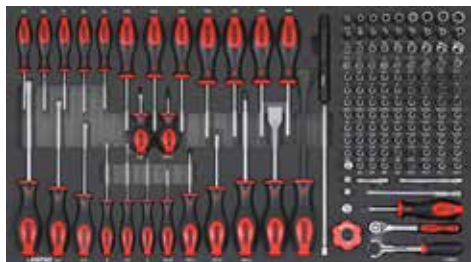

Art. no. 757508

S14 toolbox 7 drawers filled with **575-PCS** tools

The S14 is equipped with deeper drawers. The inlay will be complemented by a spacer to fill up the drawer.

1 114602