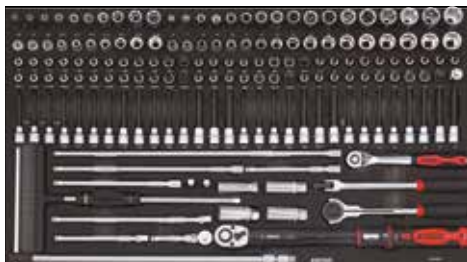

S14 toolbox

1X 745 X 435MM

Art. no. 757508

S14 toolbox 7 drawers filled with **575-PCS** tools

The S14 is equipped with deeper drawers. The inlay will be complemented by a spacer to fill up the drawer.

2 216401