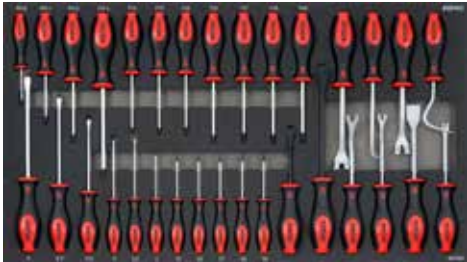

# S12 toolbox

1X 745 X 435MM

Art. no. 753329

S12 toolbox 8 drawers filled with **533-PCS** tools

Set 605301 contains reversible ratcheting wrenches

1 603202

2 221201

3 308401

4 605301

5 604801

6 602204

7 604202

8 604001