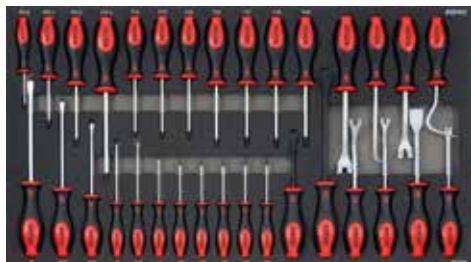

S12 **+TOOLS** 485 PCS

A ADVANCED

S12 toolbox

L

1X 745 X 435MM

Art. no. 748529

S12 toolbox 7 drawers filled with **485-PCS** tools

Set 605301 contains reversible ratcheting wrenches

1 603202

2 221201

3 308401

4 605301

5 602204

6 604202

7 604001