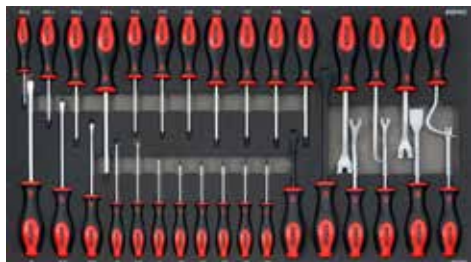

S11 toolbox

L

1X 745 X 435MM

- Art. no. 748512
- Art. no. 748517
- Art. no. 748518
- Art. no. 748520

Set 605301 contains reversible ratcheting wrenches

S11 toolbox 7 drawers filled with **485-PCS** tools

1 603202

2 221201

3 308401

4 605301

5 602204

6 604202

7 604001