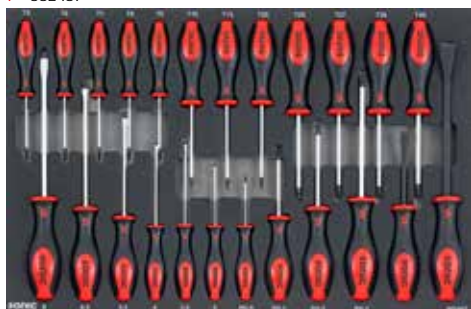

S9 toolbox

M
1X 570 X 370MM

Art. no. 742031

S9 toolbox 6 drawers filled with **420-PCS** tools

1 602407

2 215702

3 309502

4 307302