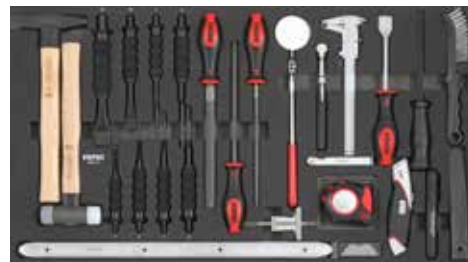

# S11 toolbox

**L**

1X 745 X 435MM

- Art. no. 740011
- Art. no. 740017
- Art. no. 740018
- Art. no. 740020

Set 605101 contains reversible ratcheting wrenches

S11 toolbox 6 drawers filled with **400-PCS** tools

1 603207

2 218502

3 308201

4 605101

5 602308

6 602710

Specially designed for the general working area specialized in maintenance and repair for **Volkswagen, Audi, Seat and Skoda.**