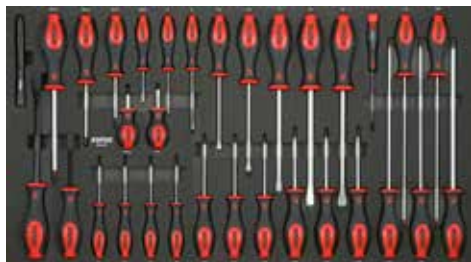

# S11 toolbox

**L**

1X 745 X 435MM

- Art. no. 740011
- Art. no. 740017
- Art. no. 740018
- Art. no. 740020

Set 605101 contains reversible ratcheting wrenches

S11 toolbox 6 drawers filled with **400-PCS** tools

1 603207

2 218502

3 308201

4 605101

5 602308

6 602710

Specially designed for the general working area specialized in maintenance and repair for **Volkswagen, Audi, Seat and Skoda.**