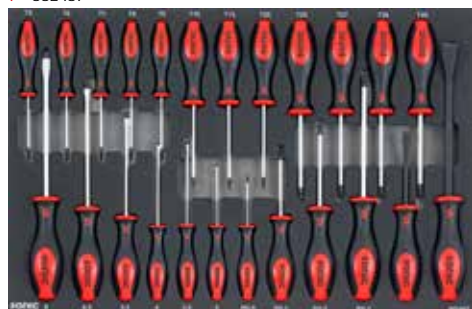

S9 TOOLS 391 PCS

1 INTERMEDIATE

S9 toolbox

M

1X 570 X 370MM

Art. no. 739131

S9 toolbox 7 drawers filled with **391-PCS** tools

Set 604702 contains reversible ratcheting wrenches

1 602407

2 215702

3 309502

4 604002

5 604702

6 601207

7 601601