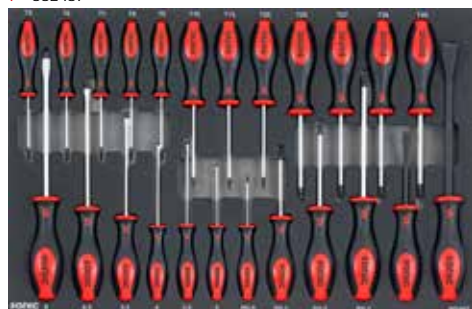

# S9 toolbox

**M**

1X 570 X 370MM

Art. no. 736931

S9 toolbox 6 drawers filled with **369-PCS** tools

Set 603003 contains reversible ratcheting wrenches

1 602407

2 215702

3 309502

4 604002

5 603003

6 602302