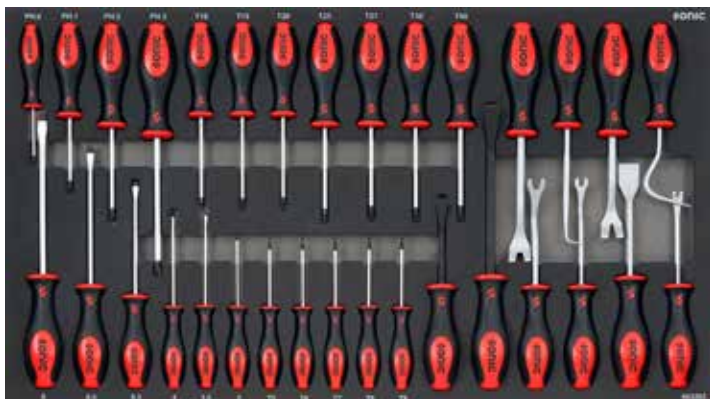

# S12 toolbox

1X 745 X 435MM

Set 605301 contains reversible ratcheting wrenches

Art. no. 734529

S12 toolbox 6 drawers filled with **345-PCS** tools

1 603202

2 315601

3 605301

4 602204

5 604202

6 604001