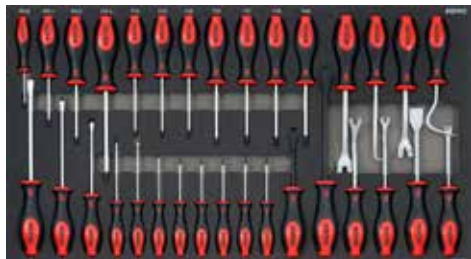

**S11** **TOOLS** 345 PCS

**I** INTERMEDIATE

# S11 toolbox

**L**

1X 745 X 435MM

- Art. no. 734511
- Art. no. 734517
- Art. no. 734518
- Art. no. 734520

S11 toolbox 6 drawers filled with **345-PCS** tools

Set 605301 contains reversible ratcheting wrenches

1 603202

2 315601

3 605301

4 602204

5 604202

6 604001