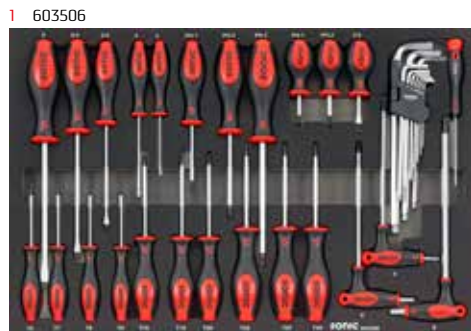

# S9 toolbox

**M**  
1X 570 X 370MM

Art. no. 729531

S9 toolbox 5 drawers filled with **295-PCS** tools

Toolbox configuration for **Volkswagen and Audi**