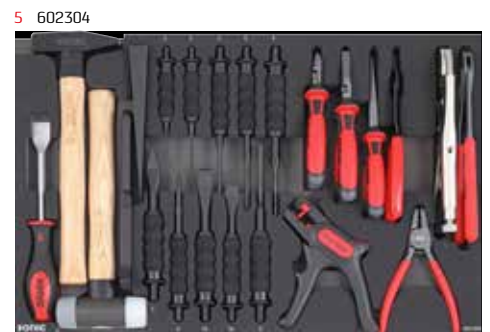

# S9 toolbox

**M**  
1X 570 X 370MM

Art. no. 729531

S9 toolbox 5 drawers filled with **295-PCS** tools

Toolbox configuration for **Volkswagen and Audi**