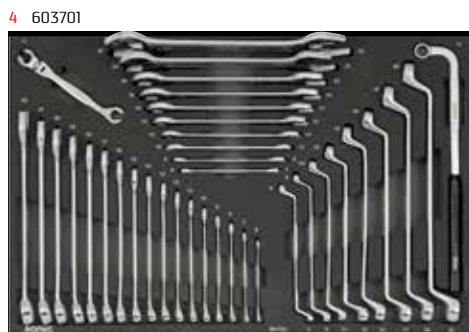

# S9 toolbox

**M**  
1X 570 X 370MM

Art. no. 729531

S9 toolbox 5 drawers filled with **295-PCS** tools

Toolbox configuration for **Volkswagen and Audi**