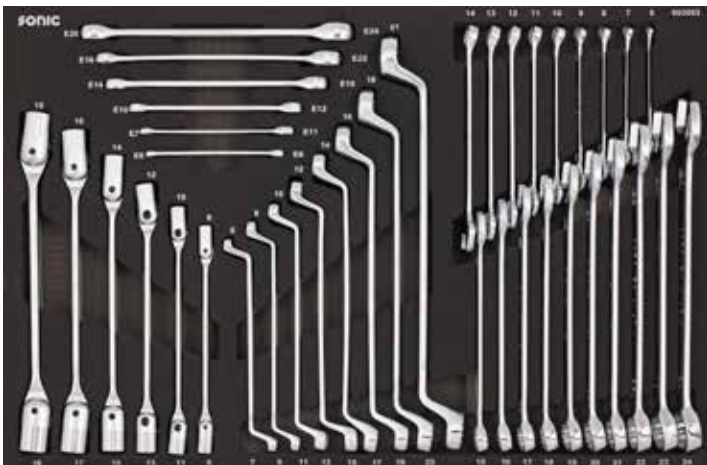

S9 TOOLS 173 PCS
B BASIC

S9 toolbox

M

1X 570 X 370MM

Art. no. 717331

S9 toolbox 4 drawers filled with 173-PCS tools

3 603903