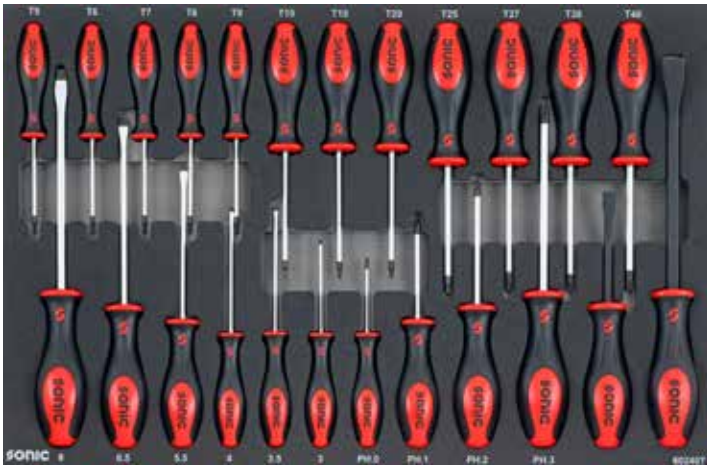

S9 TOOLS 173 PCS
B BASIC

S9 toolbox

M

1X 570 X 370MM

Art. no. 717331

S9 toolbox 4 drawers filled with 173-PCS tools

1 602407

2 309302