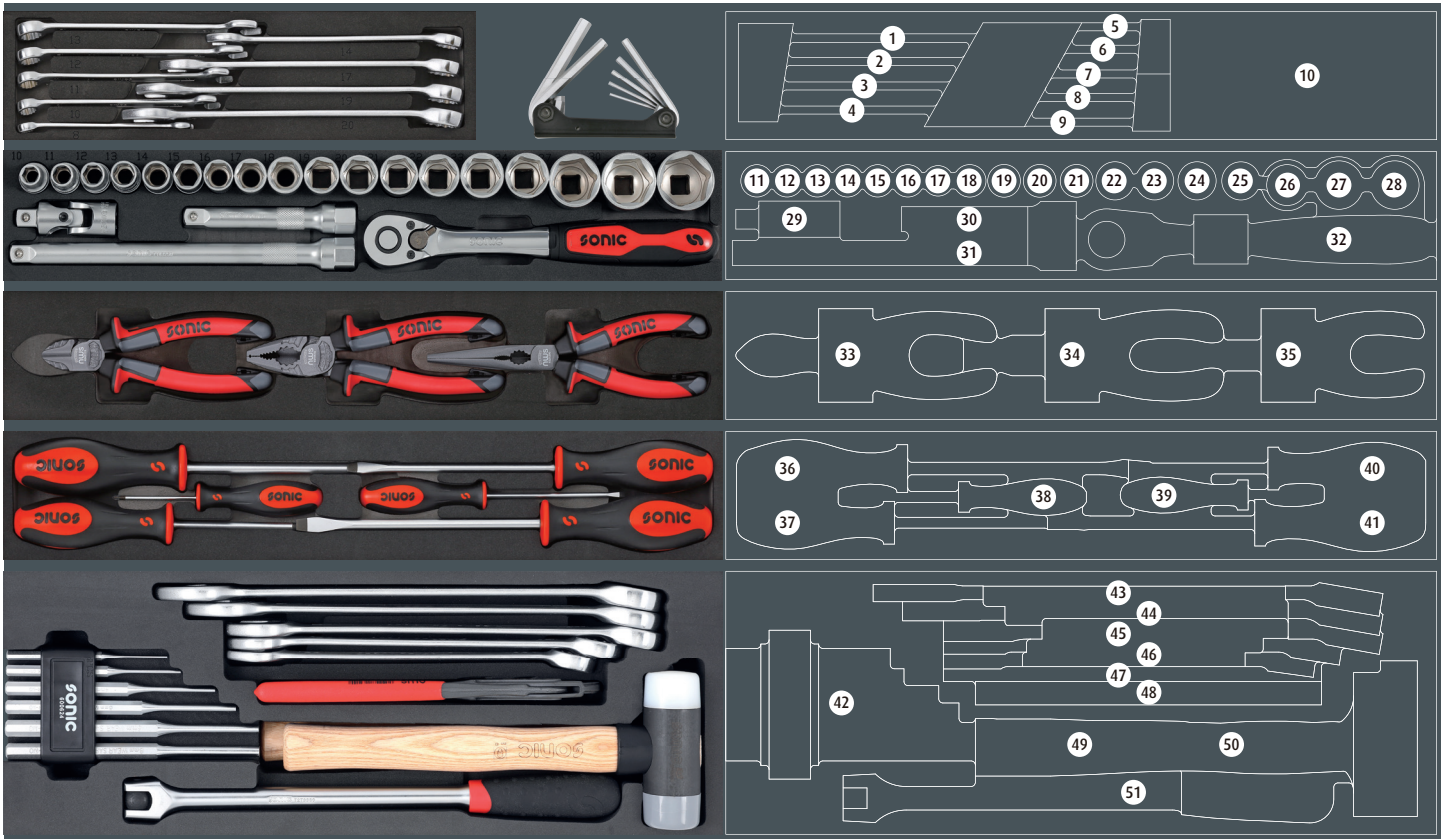

706201

	NO	Sonic NO	Size	Length	Q'ty
	1	41520	20mm	245mm	
	2	41519	19mm	235mm	
	3	41517	17mm	215mm	
	4	41514	14mm	185mm	
	5	41508	8mm	125mm	
	6	41510	10mm	145mm	
	7	41511	11mm	155mm	
	8	41512	12mm	165mm	
	9	41513	13mm	175mm	
	10	600713	2.5, 3, 4, 5, 6, 8, 10mm		
	11	23510	10mm	38mm	
	12	23511	11mm	38mm	
	13	23512	12mm	38mm	
	14	23513	13mm	38mm	
	15	23514	14mm	38mm	
	16	23515	15mm	38mm	
	17	23516	16mm	38mm	
	18	23517	17mm	38mm	
	19	23518	18mm	38mm	
	20	23519	19mm	38mm	
	21	23520	20mm	38mm	
	22	23521	21mm	38mm	
	23	23522	22mm	38mm	
	24	23523	23mm	38mm	
	25	23524	24mm	38mm	
	26	23527	27mm	42mm	
	27	23530	30mm	43mm	
	28	23532	32mm	43mm	
	29	71531	1/2"	70mm	

	NO	Sonic NO	Size	Length	Q'ty
	30	7143125	1/2"	125mm	
	31	7143250	1/2"	250mm	
	32	7121503	1/2"	262mm	
	33	4341175	7"	170mm	
	34	4311175	7"	190mm	
	35	4321200	8"	200mm	
	36	1313	PH.3	274mm	
	37	1312	PH.2	215mm	
	38	1310	PH.0	152mm	
	39	13304	4mm	192mm	
	40	13365	6.5mm	265mm	
	41	13308	8mm	299mm	
	42	600624	2, 3, 4, 5, 6, 8mm		
	43	41532	32mm	365mm	
	44	41530	30mm	345mm	
	45	41527	27mm	315mm	
	46	41524	24mm	285mm	
	47	41522	22mm	265mm	
	48	4351250	10"	250mm	
	49	4611400	400GR	310mm	
	50	4620400	40mm	295mm	
	51	7273380	1/2"	370mm	