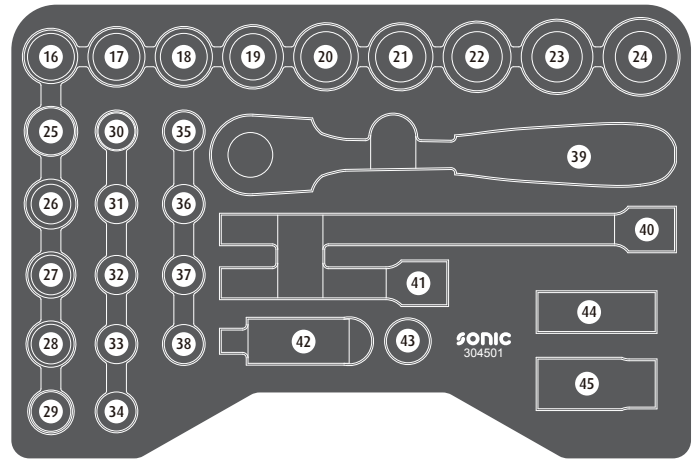

304501

	NO	Sonic NO	Size	Length	Q'ty
	1	41515	15mm	195mm	
	2	41516	16mm	205mm	
	3	41517	17mm	215mm	
	4	41518	18mm	225mm	
	5	41519	19mm	235mm	
	6	41522	22mm	265mm	
	7	41506	6mm	105mm	
	8	41507	7mm	115mm	
	9	41508	8mm	125mm	
	10	41509	9mm	135mm	
	11	41510	10mm	145mm	
	12	41511	11mm	155mm	
	13	41512	12mm	165mm	
	14	41513	13mm	175mm	
	15	41514	14mm	185mm	
	16	23522	22mm	38mm	
	17	23523	23mm	38mm	
	18	23524	24mm	38mm	
	19	23525	25mm	42mm	
	20	23526	26mm	42mm	
	21	23527	27mm	42mm	
	22	23528	28mm	43mm	
	23	23530	30mm	43mm	
	24	23532	32mm	43mm	
	25	23521	21mm	38mm	
	26	23520	20mm	38mm	
	27	23519	19mm	38mm	
	28	23518	18mm	38mm	

	NO	Sonic NO	Size	Length	Q'ty
	29	23517	17mm	38mm	
	30	23516	16mm	38mm	
	31	23515	15mm	38mm	
	32	23514	14mm	38mm	
	33	23513	13mm	38mm	
	34	23512	12mm	38mm	
	35	23511	11mm	38mm	
	36	23510	10mm	38mm	
	37	23509	9mm	38mm	
	38	23508	8mm	38mm	
	39	7120903	1/2"	255mm	
	40	7143250	1/2"	250mm	
	41	7143125	1/2"	125mm	
	42	71531	1/2"	70mm	
	43	71623	3/8"(F)X1/2"(M)	43mm	
	44	7171316	16mm	65mm	
	45	7171321	21mm	65mm	