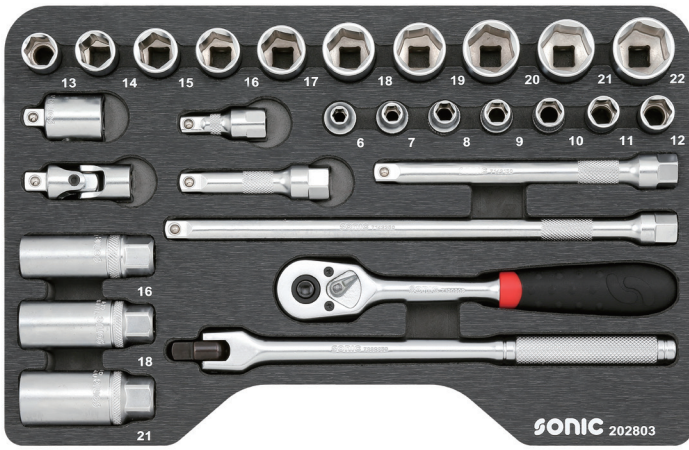

202803

	NO	Sonic NO	Size	Length	Q'ty
 	1	22513	13mm	28mm	
	2	22514	14mm	28mm	
	3	22515	15mm	28mm	
	4	22516	16mm	28mm	
	5	22517	17mm	28mm	
	6	22518	18mm	30mm	
	7	22519	19mm	30mm	
	8	22520	20mm	30mm	
	9	22521	21mm	30mm	
	10	22522	22mm	32mm	
	11	22506	6mm	28mm	
	12	22507	7mm	28mm	
	13	22508	8mm	28mm	
	14	22509	9mm	28mm	
	15	22510	10mm	28mm	
	16	22511	11mm	28mm	
	17	22512	12mm	28mm	
	18	71632	1/2"(F)X3/8"(M)	39mm	
	19	71521	3/8"	52mm	
	20	7171216	16mm	65mm	
	21	7171218	18mm	65mm	
	22	7171221	21mm	65mm	
	23	7142044	3/8"	44mm	
	24	7142075	3/8"	75mm	
	25	7142150	3/8"	150mm	
	26	7142250	3/8"	250mm	
	27	7120902	3/8"	195mm	
	28	7232250	3/8"	250mm	