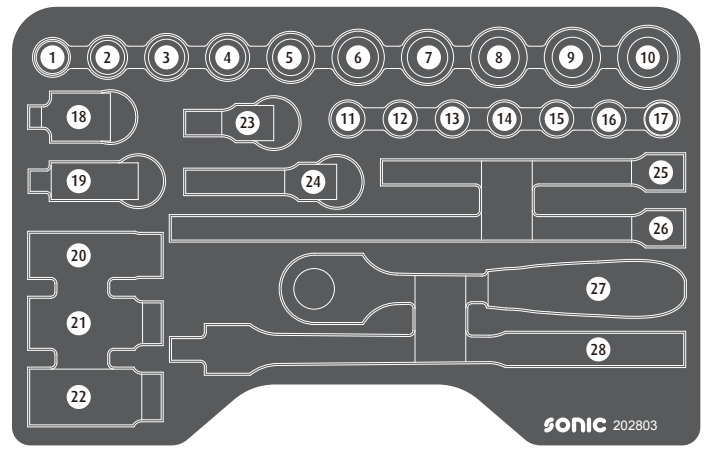

202803

	NO	Sonic NO	Size	Length	Q'ty
 	1	22513	13mm	28mm	
	2	22514	14mm	28mm	
	3	22515	15mm	28mm	
	4	22516	16mm	28mm	
	5	22517	17mm	28mm	
	6	22518	18mm	30mm	
	7	22519	19mm	30mm	
	8	22520	20mm	30mm	
	9	22521	21mm	30mm	
	10	22522	22mm	32mm	
	11	22506	6mm	28mm	
	12	22507	7mm	28mm	
	13	22508	8mm	28mm	
	14	22509	9mm	28mm	
	15	22510	10mm	28mm	
	16	22511	11mm	28mm	
	17	22512	12mm	28mm	
	18	71632	1/2"(F)X3/8"(M)	39mm	
	19	71521	3/8"	52mm	
	20	7171216	16mm	65mm	
	21	7171218	18mm	65mm	
	22	7171221	21mm	65mm	
	23	7142044	3/8"	44mm	
	24	7142075	3/8"	75mm	
	25	7142150	3/8"	150mm	
	26	7142250	3/8"	250mm	
	27	7120902	3/8"	195mm	
	28	7232250	3/8"	250mm	