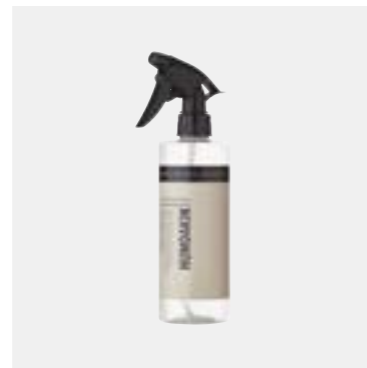

SKU 151 SPRAY BOTTLE
PET RECYCLABLE PLASTIC
500 ML