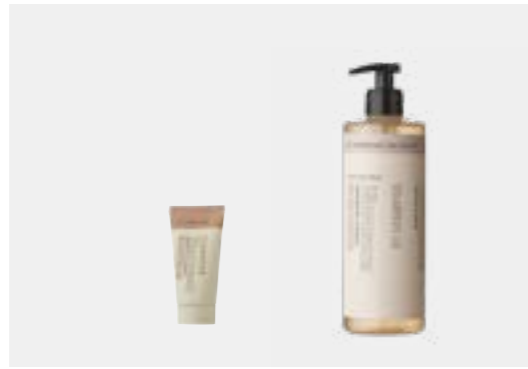

SKU 277 SHAMPOO 30 ML
SKU 282 500 ML
01 CHAMOMILE & SEA BUCKTHORN