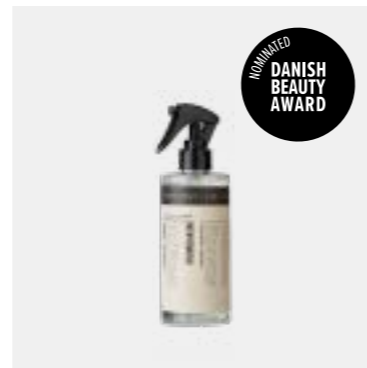

SKU 118 SQUARE BUCKET
ZINK BUCKET, WOOD HANDLE
21 X 21 X 17 CM

SKU 191 ORGANIZE BUCKET
ZINK BUCKET, WOOD HANDLE
30 X 20 X 25 CM

SKU 360 CLEANING KIT
01 SALVIA & SEA BUCKTHORN
1000 ML

SKU 151 SPRAY BOTTLE
PET RECYCLABLE PLASTIC
500 ML