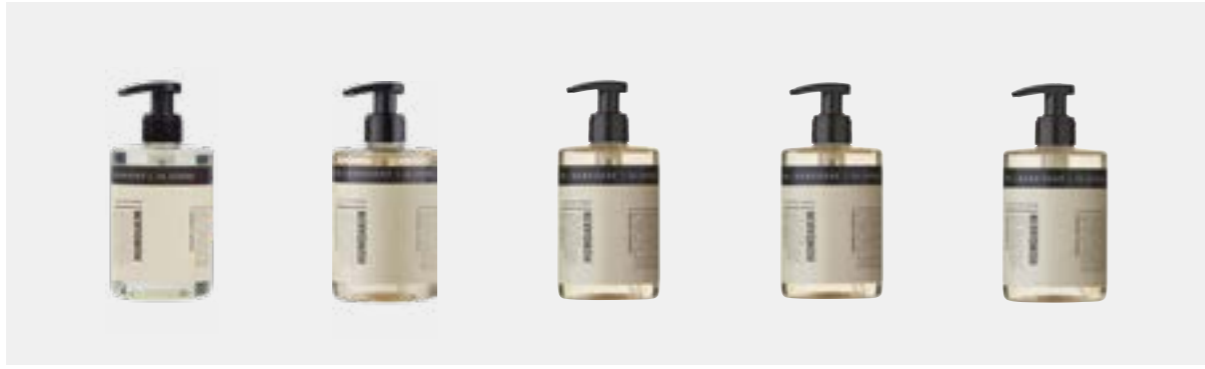

SKU 1
SKU 149
SKU 150
SKU 381
SKU 383

HAND SOAP
01 CHAMOMILE & SEA BUCKTHORN
02 BIRCH & ELDERBERRY
03 PEONY & CRANBERRY
04 CALENDULAR & SAGE
05 RHUBARB & BIRCH
300 ML