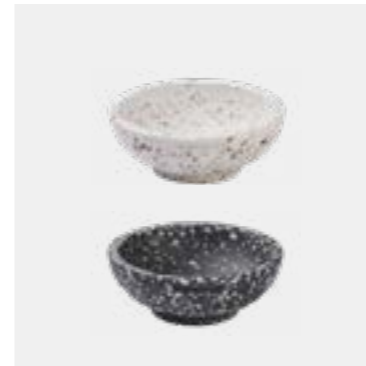

SKU 419 **FIRENZE**
TERRAZZO, RED/BEIGE OR BLACK
Ø: 13 X H: 5 CM