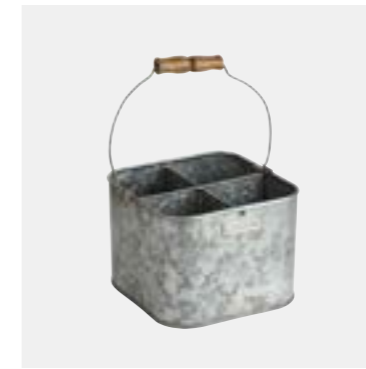

SKU 788 **WOOD CLEANER**
PET RECYCLABLE PLASTIC
500 ML

SKU 792 **WOOD SPRAY BOTTLE**
PET RECYCLABLE PLASTIC
500 ML

CLEANING.

Where it all started. Simple, effective, and responsible cleaning products for all parts of your home. Create a safe space for you and your family with our all-purpose universal cleaner and it's pal, the spray bottle. The concentrated formula ensure you lots of cleaning joy and 200 refills in our 500 ml. spray bottle. For all products, the rules are the same: no artificial color, concentrated formulas, and a clean and fresh scent.

SKU 5 UNIVERSAL CLEANER
01 SALVIA & SEA BUCKTHORN
1000 ML

SKU 372 UNIVERSAL CLEANER
02 CALENDULA & SALVIA
1000 ML

SKU 379 UNIVERSAL CLEANER
03 WILD LEMONGRASS & NETTLE
1000 ML

SKU 117 OVAL BUCKET
ZINK BUCKET, WOOD HANDLE
31 X 23 X 17 CM