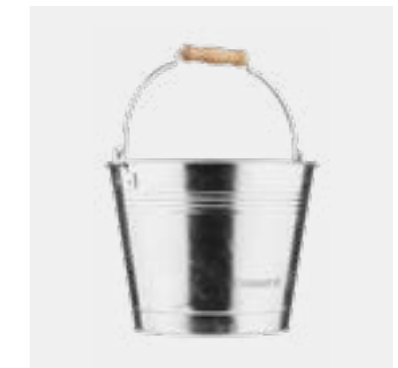

SKU 598 CLEANING BUCKET - 5L
IRON, PINE
18 X 23 CM