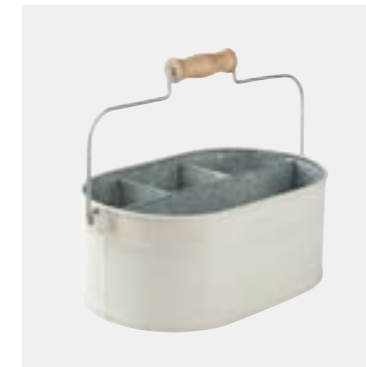

SKU 293 SYSTEM BUCKET
ZINK W. COATING, WOOD HANDLE
BEIGE