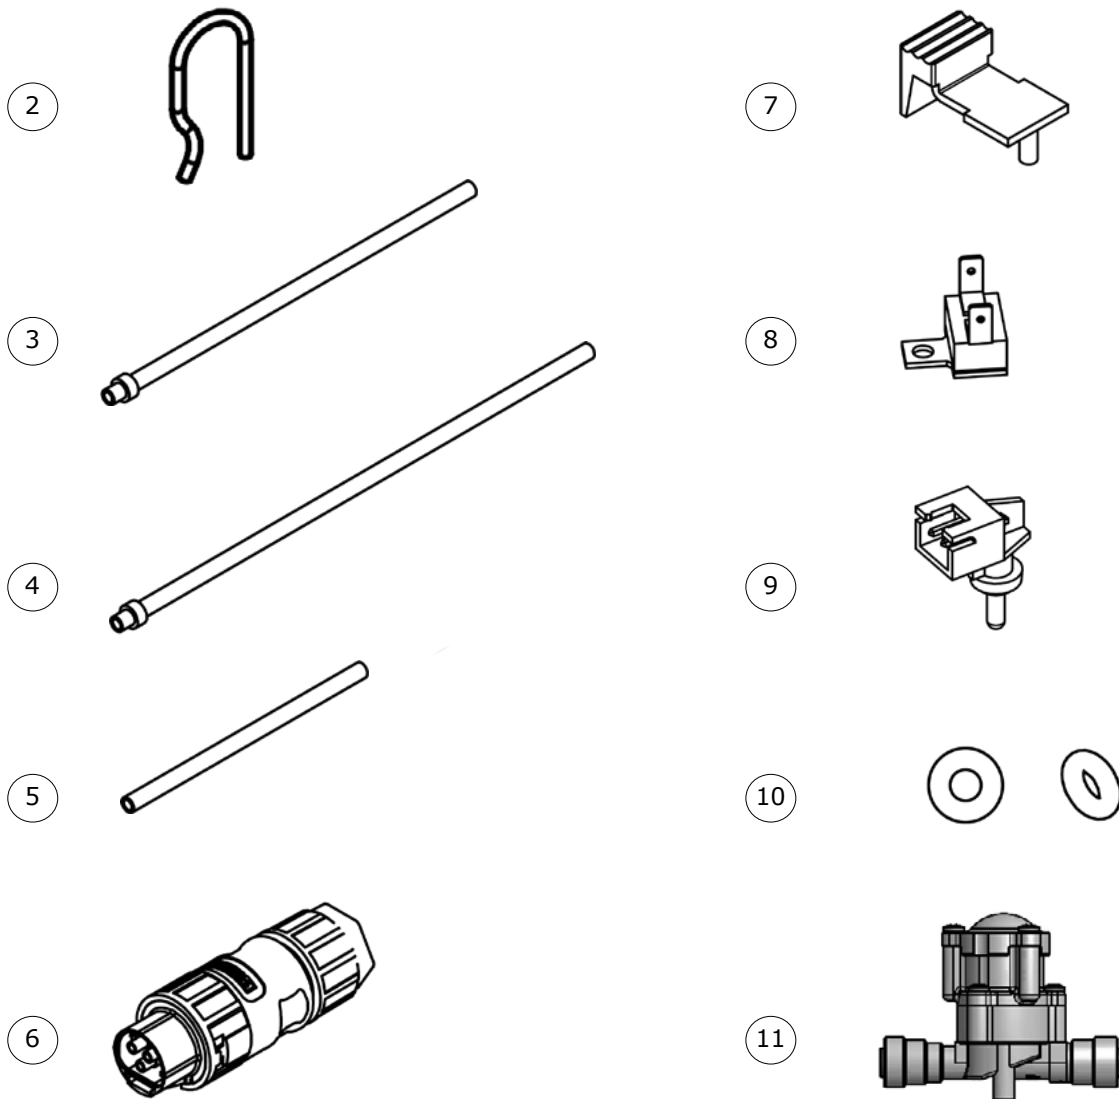

Item No.	Article No.	Description	Quantity
1+2	TO-200432	SHOWERPLATE 5 HOLES	
3+4	TO-200480	OPTION SHOWERPLATE 18 HOLES	

Item No.	Article No.	Description	Quantity
1	TO-302957	ADAPTER	
2	TO-650301	ETHERNET CONNECTION	
3	TO-650298	TRANSFORMER	
4	TO-630520	ROUND PLUG CONNECTOR ON DEVICE	
5	TO-650303	LED HOLDER	
6	TO-650304	LED WHITE (SET OF 4 PIECES)	
7	TO-500539	LOCKNUT M20X1.5	
8	TO-250053	ELECTRONICBOARD	
9	TO-550256	BULKHEAD CONNECTION Ø6	
10	TO-530105	PUSH-IN FITTING 90_6_1-8	
11	TO-650299	BUTTON	
12	TO-650302	MAINSWITCH	
13	TO-550267	DISTANCE BUSH 5X2.7X3	
14	TO-650300	SOLIDSTATE RELAIS	

Item No.	Article No.	Description	Quantity
1	TO-500538	DISTANCE BUSH M3 - D6X6.5	
2	TO-500545	CYLINDER SCREW M3X25 PEEK	
3	TO-500537	DISTANCE BUSH M3 - D6X29	
4	TO-600193	FTH HEATER	

Item No.	Article No.	Description	Quantity
1	TO-600214	FLOWMETER	
2	TO-303485	PIPE BEND	
3	TO-600211	PROPORTIONAL VALVE	
4	TO-550254	PUSH-IN ELBOW FITTING G 1-8 Ø6 ¹	
5	TO-550253	PUSH-IN FITTING Ø6 ²	

¹ ON THE SIDE OF THE FLOWMETER; WILL BE REPLACED BY THE NUMBER TO-530124 ELBOW PUSH-IN FITTING Ø6MM FROM SERIAL NO. 481 ONWARDS
² ON THE SIDE OF THE FLOWMETER; WILL NO MORE BE NEEDED FROM SERIAL NO. 481 ONWARDS

Item No.	Article No.	Description	Quantity
1	TO-630564	CABLE HARNESS COMPLET	
2	TO-530113	CLIP FERRULE D6 (FTH)	
3	TO-530148	PIPE FTH	
4	TO-530149	PIPE SHOWER	
5	TO-530150	PIPE SUPPLY	
6	TO-630521	CABLE PLUG/SOCKET CONNECTOR	
7	TO-630525	RELEASE LEVER BLUE	
8	TO-650306	FUSE FTH	
9	TO-600216	TEMPERATURE SENSOR FTH	
10	TO-550218	O-RING Ø6X2 FTH	
11	TO-530162	PRESSURE REGULATOR JOHN GUEST - OUTPUT 3 BAR	