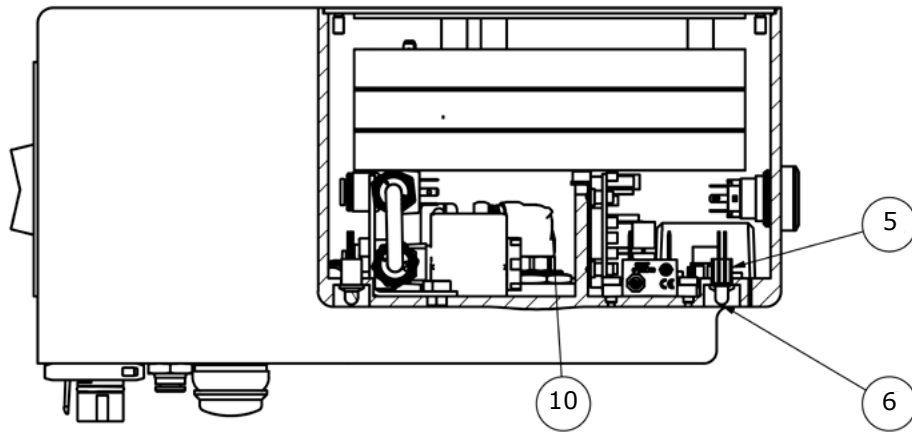

TONE

every cup has its own TONE

TOUCH
03

VALID FROM SERIAL NUMBER: 00133

REPLACEMENT PARTS CATALOG

Item No.	Article No.	Description	Quantity
1	TO-550089	MAGNET Ø16	
2	TO-303918	ANTISLIPMAT PLATE	

Item No.	Article No.	Description	Quantity
1	TO-303391	DRIP TRAY	
2	TO-303493	MAGNETIC BOARD	
3	TO-200421	COMPLETE BLACKBOX	
4	TO-200424	SHOWER HEAD (COMPLETE WITH 18 HOLES SHOWER)	

Item No.	Article No.	Description	Quantity
1+2	TO-200432	SHOWERPLATE 5 HOLES	
3+4	TO-200480	OPTION SHOWERPLATE 18 HOLES	

Item No.	Article No.	Description	Quantity
1	TO-302957	ADAPTER	
2	TO-650301	ETHERNET CONNECTION	
3	TO-650298	TRANSFORMER	
4	TO-630520	ROUND PLUG CONNECTOR ON DEVICE	
5	TO-650303	LED HOLDER	
6	TO-650304	LED WHITE (SET OF 4 PIECES)	
7	TO-500539	LOCKNUT M20X1.5	
8	TO-250053	ELECTRONICBOARD	
9	TO-550256	BULKHEAD CONNECTION Ø6	
10	TO-530105	PUSH-IN FITTING 90_6_1-8	
11	TO-650299	BUTTON	
12	TO-650302	MAINSWITCH	
13	TO-550267	DISTANCE BUSH 5X2.7X3	
14	TO-650300	SOLIDSTATE RELAIS	

Item No.	Article No.	Description	Quantity
1	TO-500538	DISTANCE BUSH M3 - D6X6.5	
2	TO-500545	CYLINDER SCREW M3X25 PEEK	
3	TO-500537	DISTANCE BUSH M3 - D6X29	
4	TO-600193	FTH HEATER	

Item No.	Article No.	Description	Quantity
1	TO-600214	FLOWMETER	
2	TO-303485	PIPE BEND	
3	TO-600211	PROPORTIONAL VALVE	
4	TO-550254	PUSH-IN ELBOW FITTING G 1-8 Ø6 ¹	
5	TO-550253	PUSH-IN FITTING Ø6 ²	

¹ ON THE SIDE OF THE FLOWMETER; WILL BE REPLACED BY THE NUMBER TO-530124 ELBOW PUSH-IN FITTING Ø6MM FROM SERIAL NO. 481 ONWARDS
² ON THE SIDE OF THE FLOWMETER; WILL NO MORE BE NEEDED FROM SERIAL NO. 481 ONWARDS