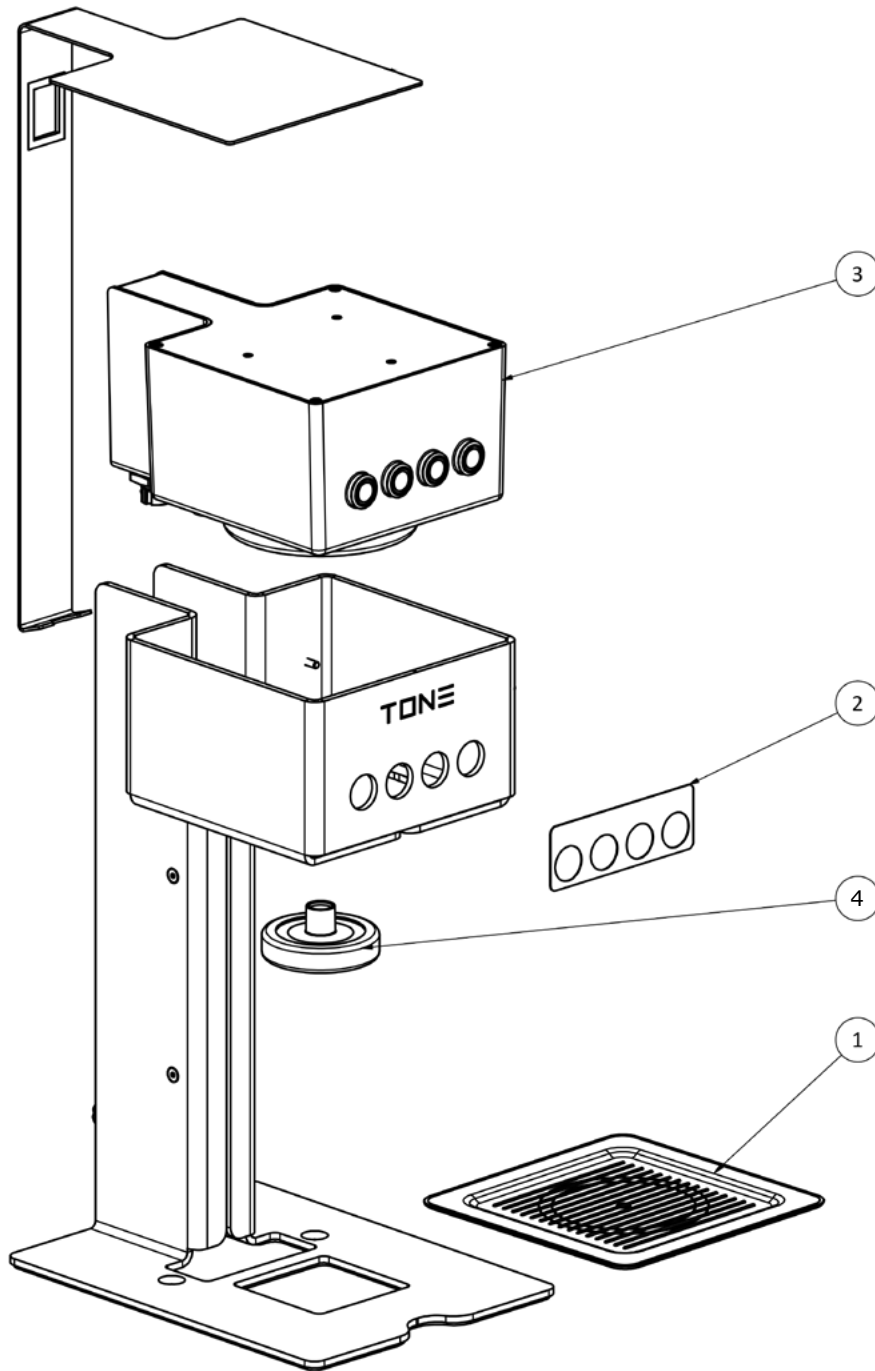

TONE

every cup has its own TONE

TOUCH
03

VALID FROM SERIAL NUMBER: 00133

REPLACEMENT PARTS CATALOG

Item No.	Article No.	Description	Quantity
1	TO-550089	MAGNET Ø16	
2	TO-303918	ANTISLIPMAT PLATE	

Item No.	Article No.	Description	Quantity
1	TO-303391	DRIP TRAY	
2	TO-303493	MAGNETIC BOARD	
3	TO-200421	COMPLETE BLACKBOX	
4	TO-200424	SHOWER HEAD (COMPLETE WITH 18 HOLES SHOWER)	

Item No.	Article No.	Description	Quantity
1+2	TO-200432	SHOWERPLATE 5 HOLES	
3+4	TO-200480	OPTION SHOWERPLATE 18 HOLES	

Item No.	Article No.	Description	Quantity
1	TO-302957	ADAPTER	
2	TO-650301	ETHERNET CONNECTION	
3	TO-650298	TRANSFORMER	
4	TO-630520	ROUND PLUG CONNECTOR ON DEVICE	
5	TO-650303	LED HOLDER	
6	TO-650304	LED WHITE (SET OF 4 PIECES)	
7	TO-500539	LOCKNUT M20X1.5	
8	TO-250053	ELECTRONICBOARD	
9	TO-550256	BULKHEAD CONNECTION Ø6	
10	TO-530105	PUSH-IN FITTING 90_6_1-8	
11	TO-650299	BUTTON	
12	TO-650302	MAINSWITCH	
13	TO-550267	DISTANCE BUSH 5X2.7X3	
14	TO-650300	SOLIDSTATE RELAIS	

Item No.	Article No.	Description	Quantity
1	TO-500538	DISTANCE BUSH M3 - D6X6.5	
2	TO-500545	CYLINDER SCREW M3X25 PEEK	
3	TO-500537	DISTANCE BUSH M3 - D6X29	
4	TO-600193	FTH HEATER	

Item No.	Article No.	Description	Quantity
1	TO-600214	FLOWMETER	
2	TO-303485	PIPE BEND	
3	TO-600211	PROPORTIONAL VALVE	
4	TO-550254	PUSH-IN ELBOW FITTING G 1-8 Ø6 ¹	
5	TO-550253	PUSH-IN FITTING Ø6 ²	

Item No.	Article No.	Description	Quantity
1	TO-630564	CABLE HARNESS COMPLET	
2	TO-530113	CLIP FERRULE D6 (FTH)	
3	TO-530148	PIPE FTH	
4	TO-530149	PIPE SHOWER	
5	TO-530150	PIPE SUPPLY	
6	TO-630521	CABLE PLUG/SOCKET CONNECTOR	
7	TO-630525	RELEASE LEVER BLUE	
8	TO-650306	FUSE FTH	
9	TO-600216	TEMPERATURE SENSOR FTH	
10	TO-550218	O-RING Ø6X2 FTH	
11	TO-530162	PRESSURE REGULATOR JOHN GUEST - OUTPUT 3 BAR	