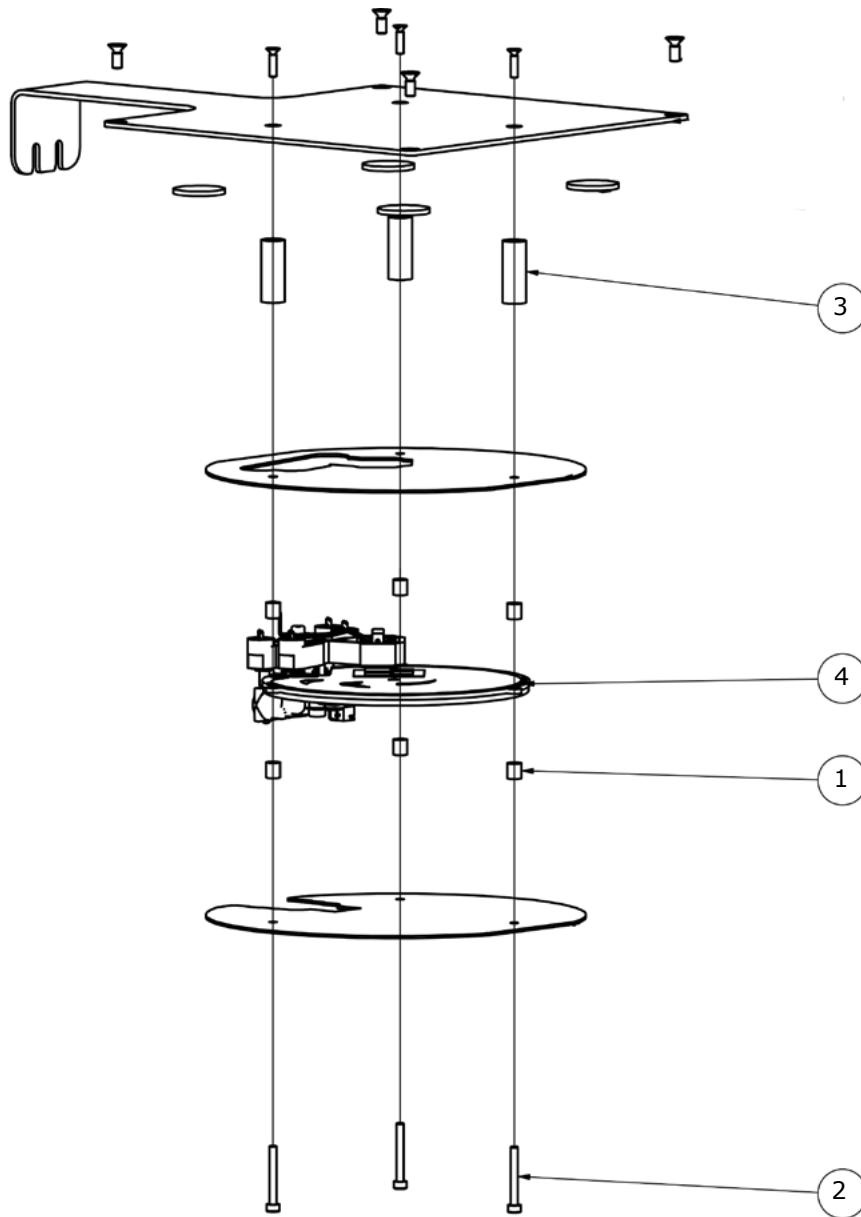

TONE

every cup has its own TONE

TOUCH
03

VALID FROM SERIAL NUMBER: 00133

REPLACEMENT PARTS CATALOG

Item No.	Article No.	Description	Quantity
1	TO-550089	MAGNET Ø16	
2	TO-303918	ANTISLIPMAT PLATE	

Item No.	Article No.	Description	Quantity
1	TO-303391	DRIP TRAY	
2	TO-303493	MAGNETIC BOARD	
3	TO-200421	COMPLETE BLACKBOX	
4	TO-200424	SHOWER HEAD (COMPLETE WITH 18 HOLES SHOWER)	

Item No.	Article No.	Description	Quantity
1+2	TO-200432	SHOWERPLATE 5 HOLES	
3+4	TO-200480	OPTION SHOWERPLATE 18 HOLES	

Item No.	Article No.	Description	Quantity
1	TO-302957	ADAPTER	
2	TO-650301	ETHERNET CONNECTION	
3	TO-650298	TRANSFORMER	
4	TO-630520	ROUND PLUG CONNECTOR ON DEVICE	
5	TO-650303	LED HOLDER	
6	TO-650304	LED WHITE (SET OF 4 PIECES)	
7	TO-500539	LOCKNUT M20X1.5	
8	TO-250053	ELECTRONICBOARD	
9	TO-550256	BULKHEAD CONNECTION Ø6	
10	TO-530105	PUSH-IN FITTING 90_6_1-8	
11	TO-650299	BUTTON	
12	TO-650302	MAINSWITCH	
13	TO-550267	DISTANCE BUSH 5X2.7X3	
14	TO-650300	SOLIDSTATE RELAIS	

Item No.	Article No.	Description	Quantity
1	TO-500538	DISTANCE BUSH M3 - D6X6.5	
2	TO-500545	CYLINDER SCREW M3X25 PEEK	
3	TO-500537	DISTANCE BUSH M3 - D6X29	
4	TO-600193	FTH HEATER	

Item No.	Article No.	Description	Quantity
1	TO-600214	FLOWMETER	
2	TO-303485	PIPE BEND	
3	TO-600211	PROPORTIONAL VALVE	
4	TO-550254	PUSH-IN ELBOW FITTING G 1-8 Ø6 ¹	
5	TO-550253	PUSH-IN FITTING Ø6 ²	

¹ ON THE SIDE OF THE FLOWMETER; WILL BE REPLACED BY THE NUMBER TO-530124 ELBOW PUSH-IN FITTING Ø6MM FROM SERIAL NO. 481 ONWARDS
² ON THE SIDE OF THE FLOWMETER; WILL NO MORE BE NEEDED FROM SERIAL NO. 481 ONWARDS