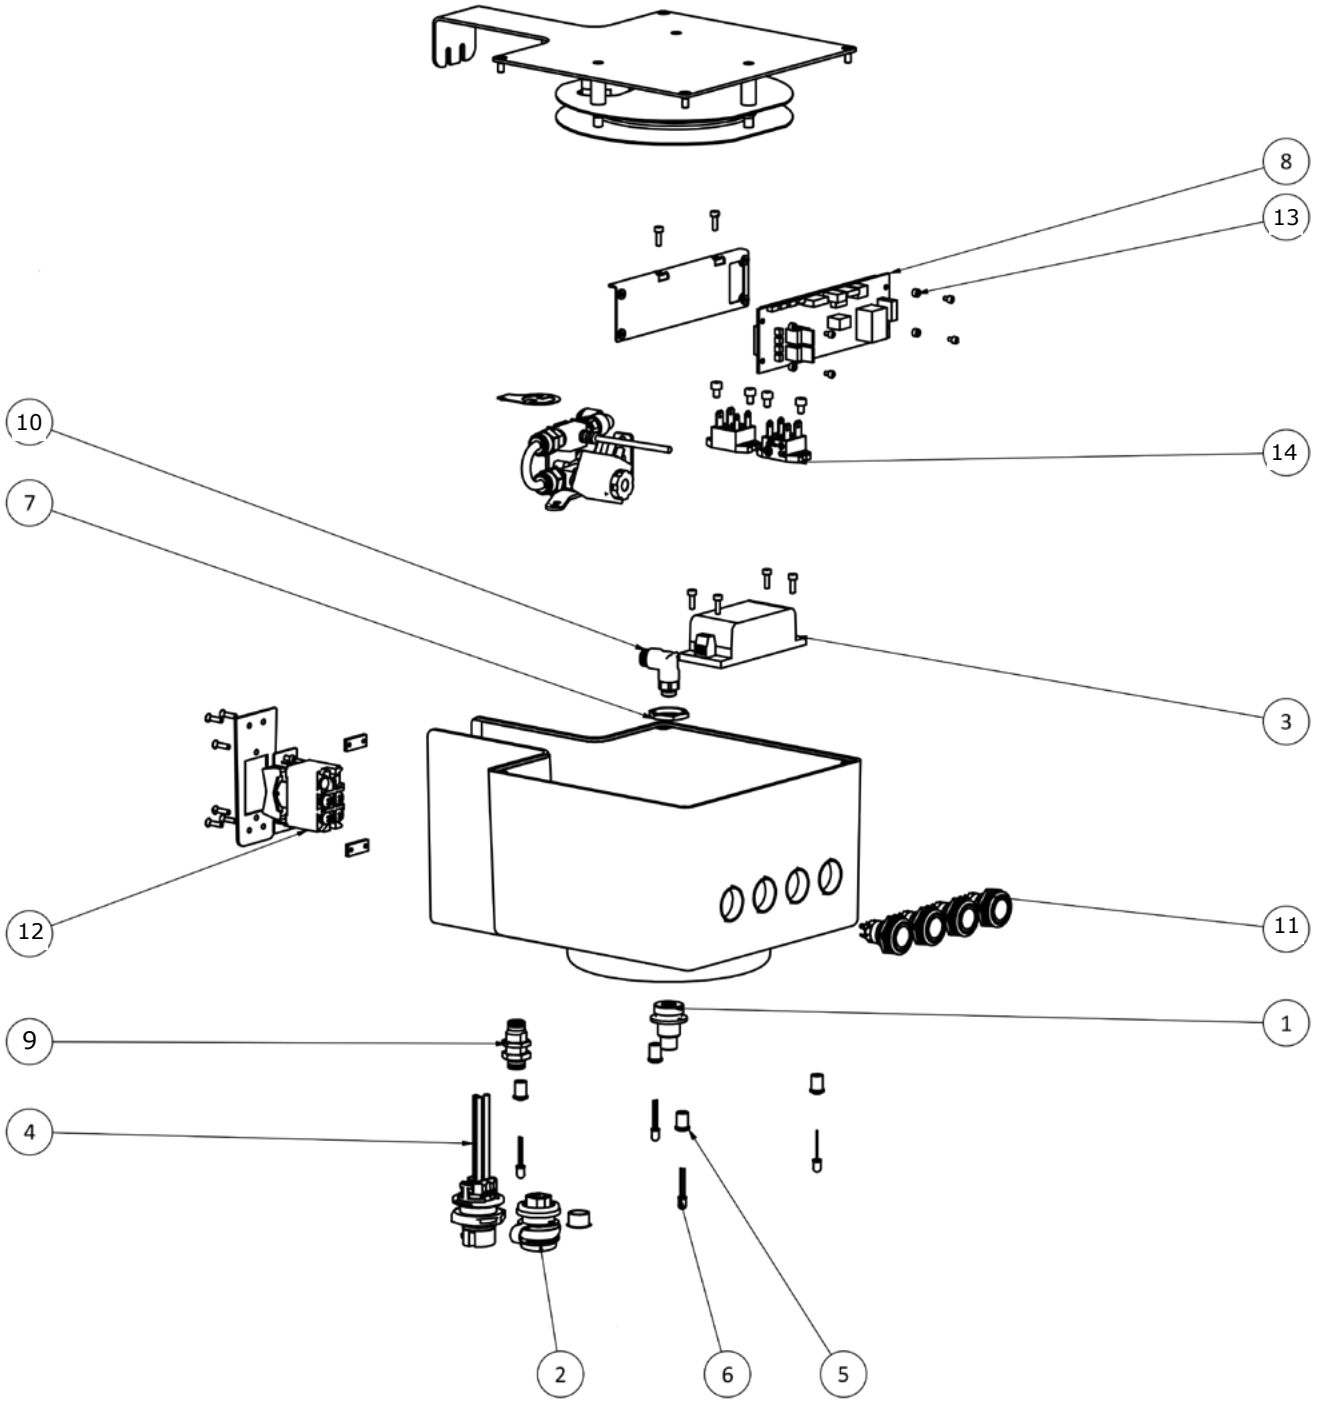

TONE

every cup has its own TONE

TOUCH
03

VALID FROM SERIAL NUMBER: 00133

REPLACEMENT PARTS CATALOG

Item No.	Article No.	Description	Quantity
1	TO-550089	MAGNET Ø16	
2	TO-303918	ANTISLIPMAT PLATE	

Item No.	Article No.	Description	Quantity
1	TO-303391	DRIP TRAY	
2	TO-303493	MAGNETIC BOARD	
3	TO-200421	COMPLETE BLACKBOX	
4	TO-200424	SHOWER HEAD (COMPLETE WITH 18 HOLES SHOWER)	

Item No.	Article No.	Description	Quantity
1+2	TO-200432	SHOWERPLATE 5 HOLES	
3+4	TO-200480	OPTION SHOWERPLATE 18 HOLES	

Item No.	Article No.	Description	Quantity
1	TO-302957	ADAPTER	
2	TO-650301	ETHERNET CONNECTION	
3	TO-650298	TRANSFORMER	
4	TO-630520	ROUND PLUG CONNECTOR ON DEVICE	
5	TO-650303	LED HOLDER	
6	TO-650304	LED WHITE (SET OF 4 PIECES)	
7	TO-500539	LOCKNUT M20X1.5	
8	TO-250053	ELECTRONICBOARD	
9	TO-550256	BULKHEAD CONNECTION Ø6	
10	TO-530105	PUSH-IN FITTING 90_6_1-8	
11	TO-650299	BUTTON	
12	TO-650302	MAINSWITCH	
13	TO-550267	DISTANCE BUSH 5X2.7X3	
14	TO-650300	SOLIDSTATE RELAIS	

Item No.	Article No.	Description	Quantity
1	TO-500538	DISTANCE BUSH M3 - D6X6.5	
2	TO-500545	CYLINDER SCREW M3X25 PEEK	
3	TO-500537	DISTANCE BUSH M3 - D6X29	
4	TO-600193	FTH HEATER	

Item No.	Article No.	Description	Quantity
1	TO-600214	FLOWMETER	
2	TO-303485	PIPE BEND	
3	TO-600211	PROPORTIONAL VALVE	
4	TO-550254	PUSH-IN ELBOW FITTING G 1-8 Ø6 ¹	
5	TO-550253	PUSH-IN FITTING Ø6 ²	

Item No.	Article No.	Description	Quantity
1	TO-630564	CABLE HARNESS COMPLET	
2	TO-530113	CLIP FERRULE D6 (FTH)	
3	TO-530148	PIPE FTH	
4	TO-530149	PIPE SHOWER	
5	TO-530150	PIPE SUPPLY	
6	TO-630521	CABLE PLUG/SOCKET CONNECTOR	
7	TO-630525	RELEASE LEVER BLUE	
8	TO-650306	FUSE FTH	
9	TO-600216	TEMPERATURE SENSOR FTH	
10	TO-550218	O-RING Ø6X2 FTH	
11	TO-530162	PRESSURE REGULATOR JOHN GUEST - OUTPUT 3 BAR	