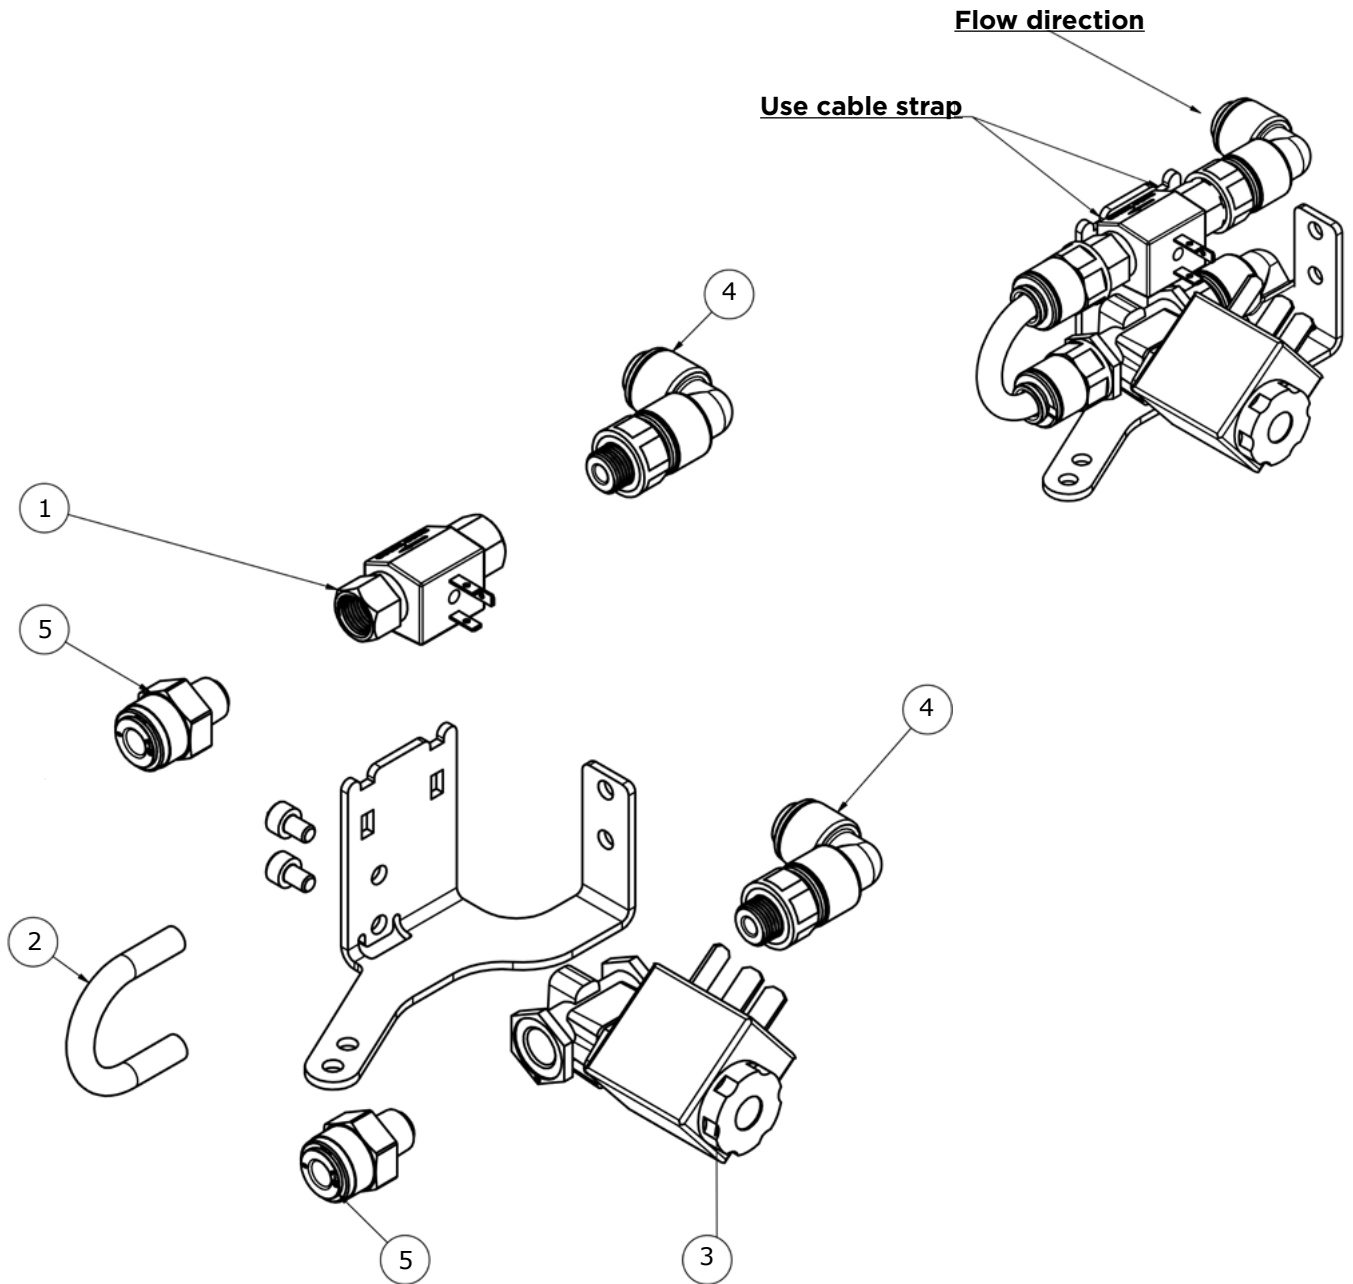

Item No.	Article No.	Description	Quantity
1+2	TO-200432	SHOWERPLATE 5 HOLES	
3+4	TO-200480	OPTION SHOWERPLATE 18 HOLES	

Item No.	Article No.	Description	Quantity
1	TO-302957	ADAPTER	
2	TO-650301	ETHERNET CONNECTION	
3	TO-650298	TRANSFORMER	
4	TO-630520	ROUND PLUG CONNECTOR ON DEVICE	
5	TO-650303	LED HOLDER	
6	TO-650304	LED WHITE (SET OF 4 PIECES)	
7	TO-500539	LOCKNUT M20X1.5	
8	TO-250053	ELECTRONICBOARD	
9	TO-550256	BULKHEAD CONNECTION Ø6	
10	TO-530105	PUSH-IN FITTING 90_6_1-8	
11	TO-650299	BUTTON	
12	TO-650302	MAINSWITCH	
13	TO-550267	DISTANCE BUSH 5X2.7X3	
14	TO-650300	SOLIDSTATE RELAIS	

Item No.	Article No.	Description	Quantity
1	TO-500538	DISTANCE BUSH M3 - D6X6.5	
2	TO-500545	CYLINDER SCREW M3X25 PEEK	
3	TO-500537	DISTANCE BUSH M3 - D6X29	
4	TO-600193	FTH HEATER	

Item No.	Article No.	Description	Quantity
1	TO-600214	FLOWMETER	
2	TO-303485	PIPE BEND	
3	TO-600211	PROPORTIONAL VALVE	
4	TO-550254	PUSH-IN ELBOW FITTING G 1-8 Ø6 ¹	
5	TO-550253	PUSH-IN FITTING Ø6 ²	

¹ ON THE SIDE OF THE FLOWMETER; WILL BE REPLACED BY THE NUMBER TO-530124 ELBOW PUSH-IN FITTING Ø6MM FROM SERIAL NO. 481 ONWARDS
² ON THE SIDE OF THE FLOWMETER; WILL NO MORE BE NEEDED FROM SERIAL NO. 481 ONWARDS

Item No.	Article No.	Description	Quantity
1	TO-630564	CABLE HARNESS COMPLET	
2	TO-530113	CLIP FERRULE D6 (FTH)	
3	TO-530148	PIPE FTH	
4	TO-530149	PIPE SHOWER	
5	TO-530150	PIPE SUPPLY	
6	TO-630521	CABLE PLUG/SOCKET CONNECTOR	
7	TO-630525	RELEASE LEVER BLUE	
8	TO-650306	FUSE FTH	
9	TO-600216	TEMPERATURE SENSOR FTH	
10	TO-550218	O-RING Ø6X2 FTH	
11	TO-530162	PRESSURE REGULATOR JOHN GUEST - OUTPUT 3 BAR	