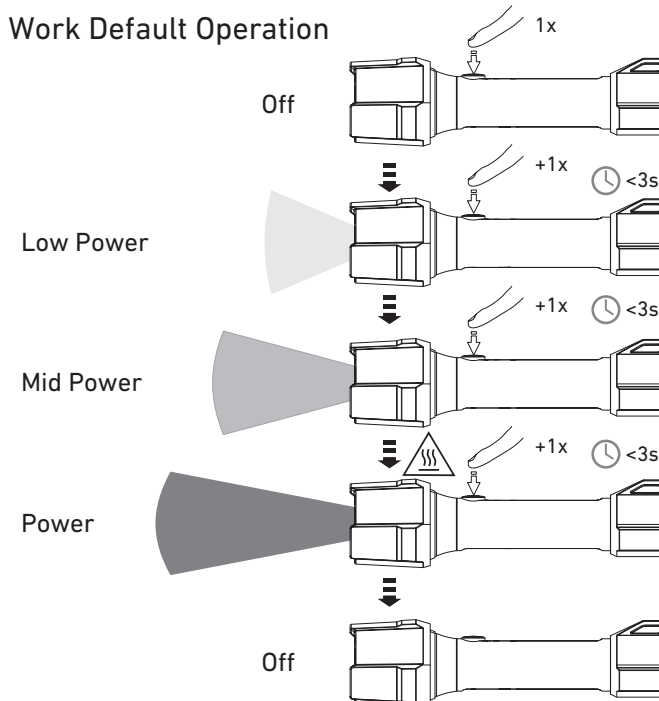

P5R Core

P5R Work

High Temperature

Magnetic Charging System

P5R Core Default Operation

P5R Work Default Operation

Transportation Lock

Backup Mode

Battery Replacement

Boost

No:

Yes:

Lanyard

Pouch

Advanced Focus System

Intelligent Clip (P5R Work)