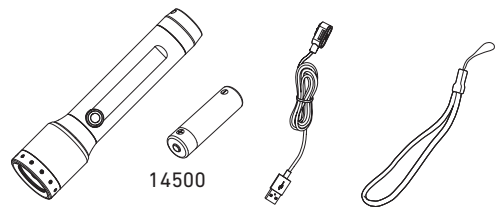

P5R Core

P5R Work

High Temperature

Magnetic Charging System

P5R Core Default Operation

P5R Work Default Operation

Transportation Lock

Backup Mode

Battery Replacement

Boost

No:

Yes:

Lanyard

Pouch

Advanced Focus System

Intelligent Clip (P5R Work)