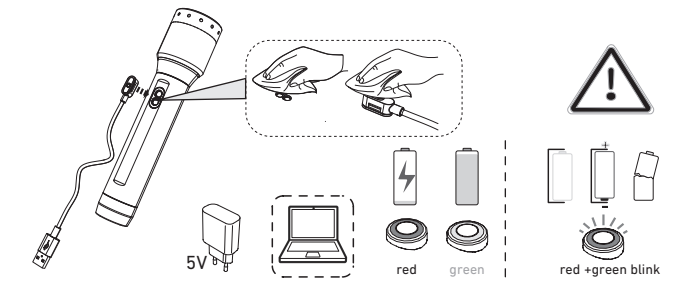

P5R Core

P5R Work

High Temperature

Magnetic Charging System

P5R Core Default Operation

P5R Work Default Operation

Transportation Lock

Backup Mode

Battery Replacement

Boost

No:

Yes:

Lanyard

Pouch

Advanced Focus System

Intelligent Clip (P5R Work)