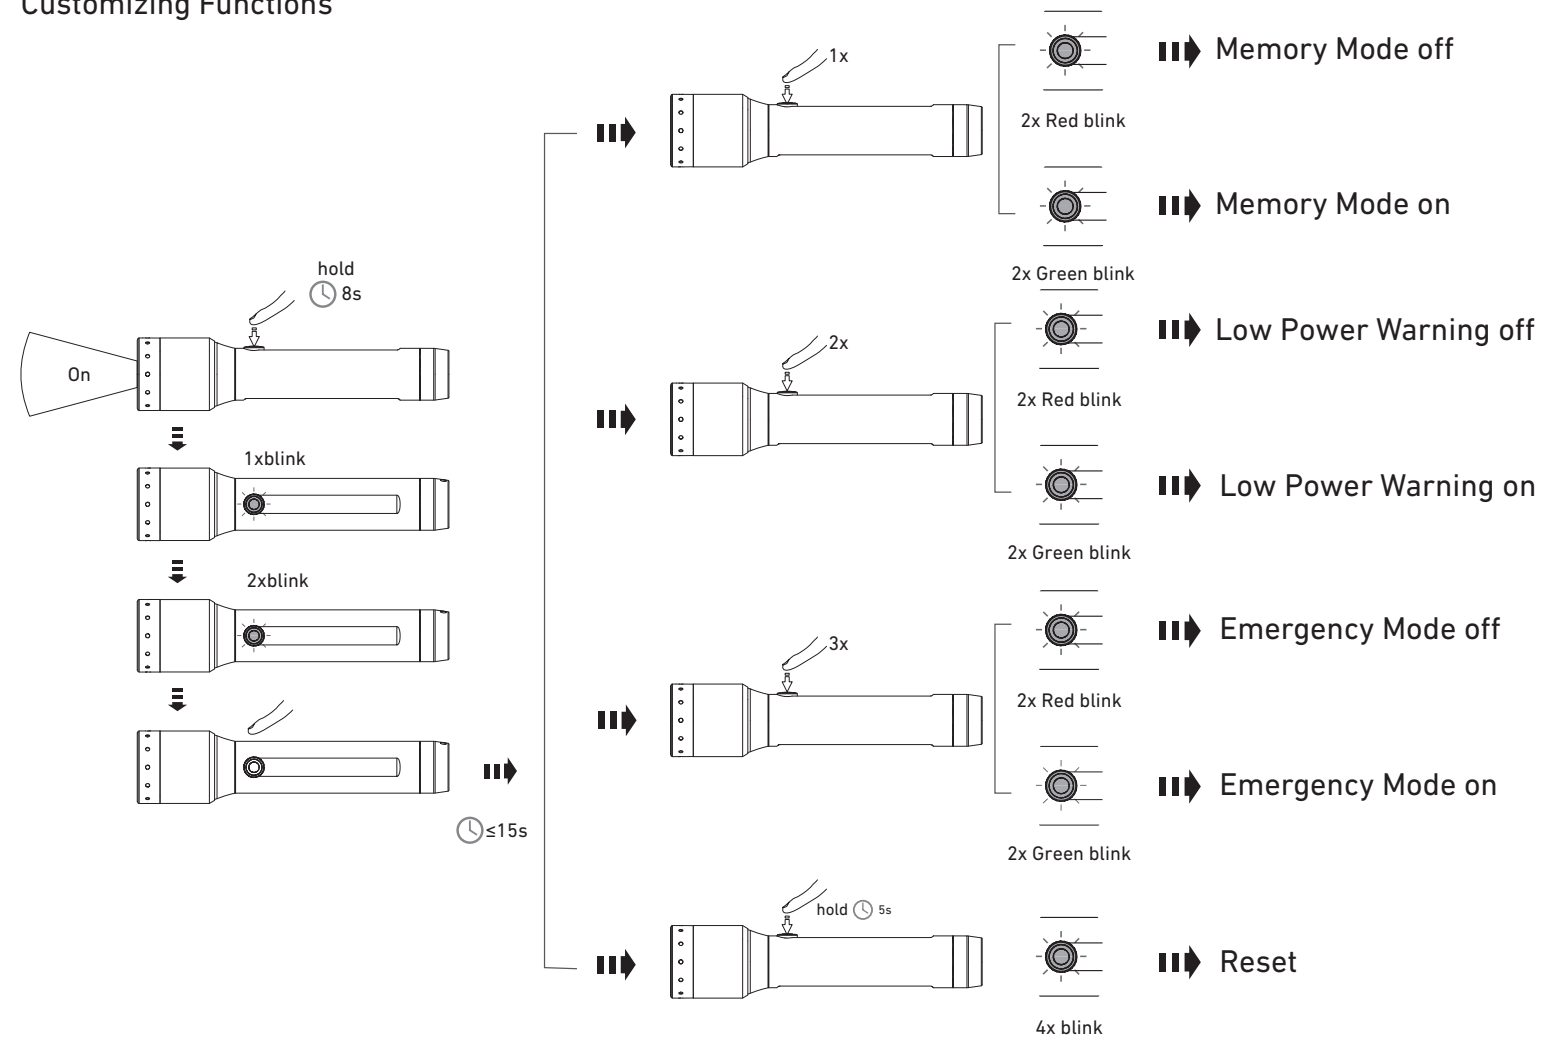

Customizing Functions