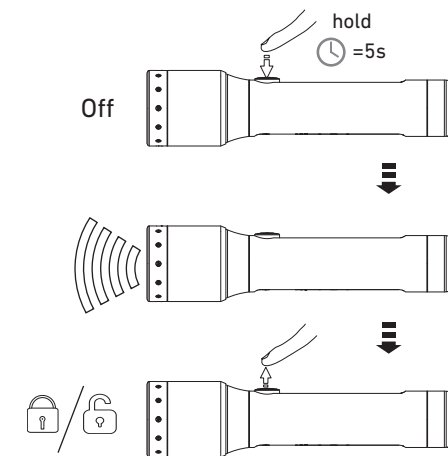

P5R Core

P5R Work

High Temperature

Magnetic Charging System

P5R Core Default Operation

P5R Work Default Operation

Transportation Lock

Backup Mode

Battery Replacement

Boost

No:

Yes:

Lanyard

Pouch

Advanced Focus System

Intelligent Clip (P5R Work)