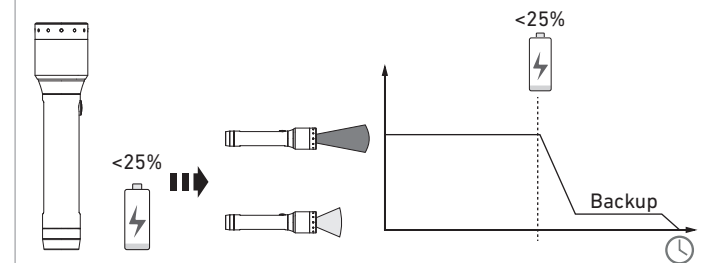

P5R Core

P5R Work

High Temperature

Magnetic Charging System

P5R Core Default Operation

P5R Work Default Operation

Transportation Lock

Backup Mode

Battery Replacement

Boost

No:

Yes:

Lanyard

Pouch

Advanced Focus System

Intelligent Clip (P5R Work)