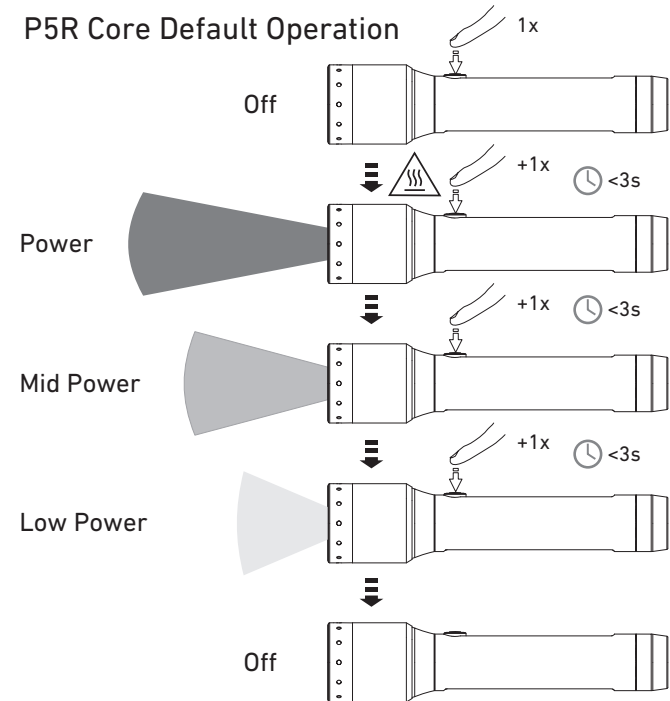

P5R Core

P5R Work

High Temperature

Magnetic Charging System

P5R Core Default Operation

P5R Work Default Operation

Transportation Lock

Backup Mode

Battery Replacement

Boost

No:

Yes:

Lanyard

Pouch

Advanced Focus System

Intelligent Clip (P5R Work)