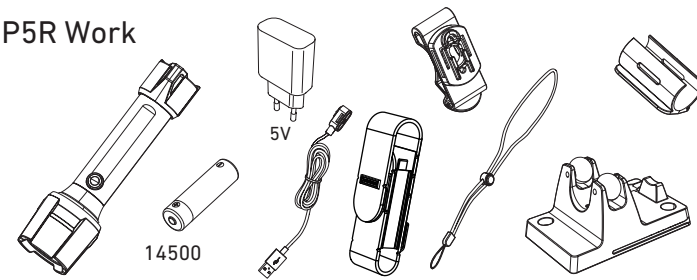

P5R Core

P5R Work

High Temperature

Magnetic Charging System

P5R Core Default Operation

P5R Work Default Operation

Transportation Lock

Backup Mode

Battery Replacement

Boost

No:

Yes:

Lanyard

Pouch

Advanced Focus System

Intelligent Clip (P5R Work)