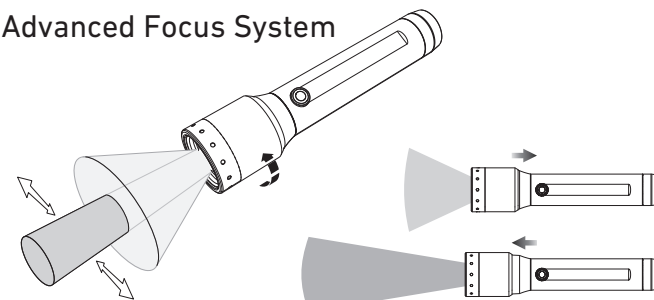

P5R Core

P5R Work

High Temperature

Magnetic Charging System

P5R Core Default Operation

P5R Work Default Operation

Transportation Lock

Backup Mode

Battery Replacement

Boost

No:

Yes:

Lanyard

Pouch

Advanced Focus System

Intelligent Clip (P5R Work)