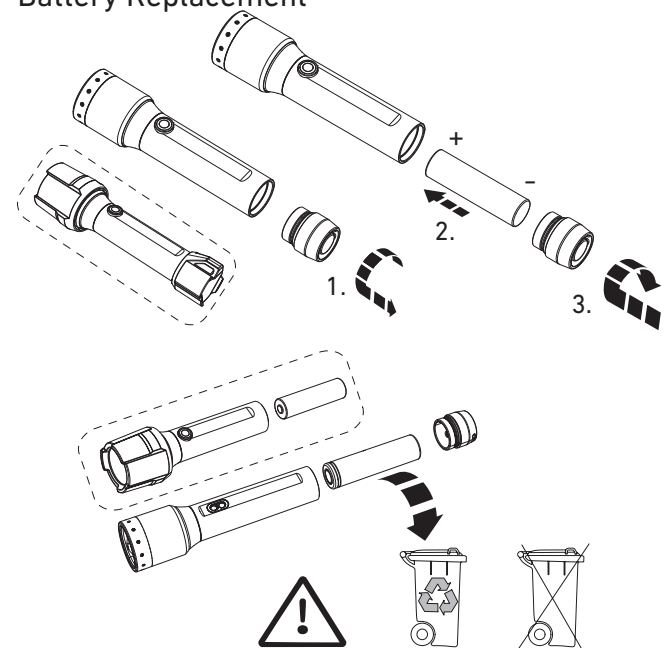

P5R Core

P5R Work

High Temperature

Magnetic Charging System

P5R Core Default Operation

P5R Work Default Operation

Transportation Lock

Backup Mode

Battery Replacement

Boost

No:

Yes:

Lanyard

Pouch

Advanced Focus System

Intelligent Clip (P5R Work)