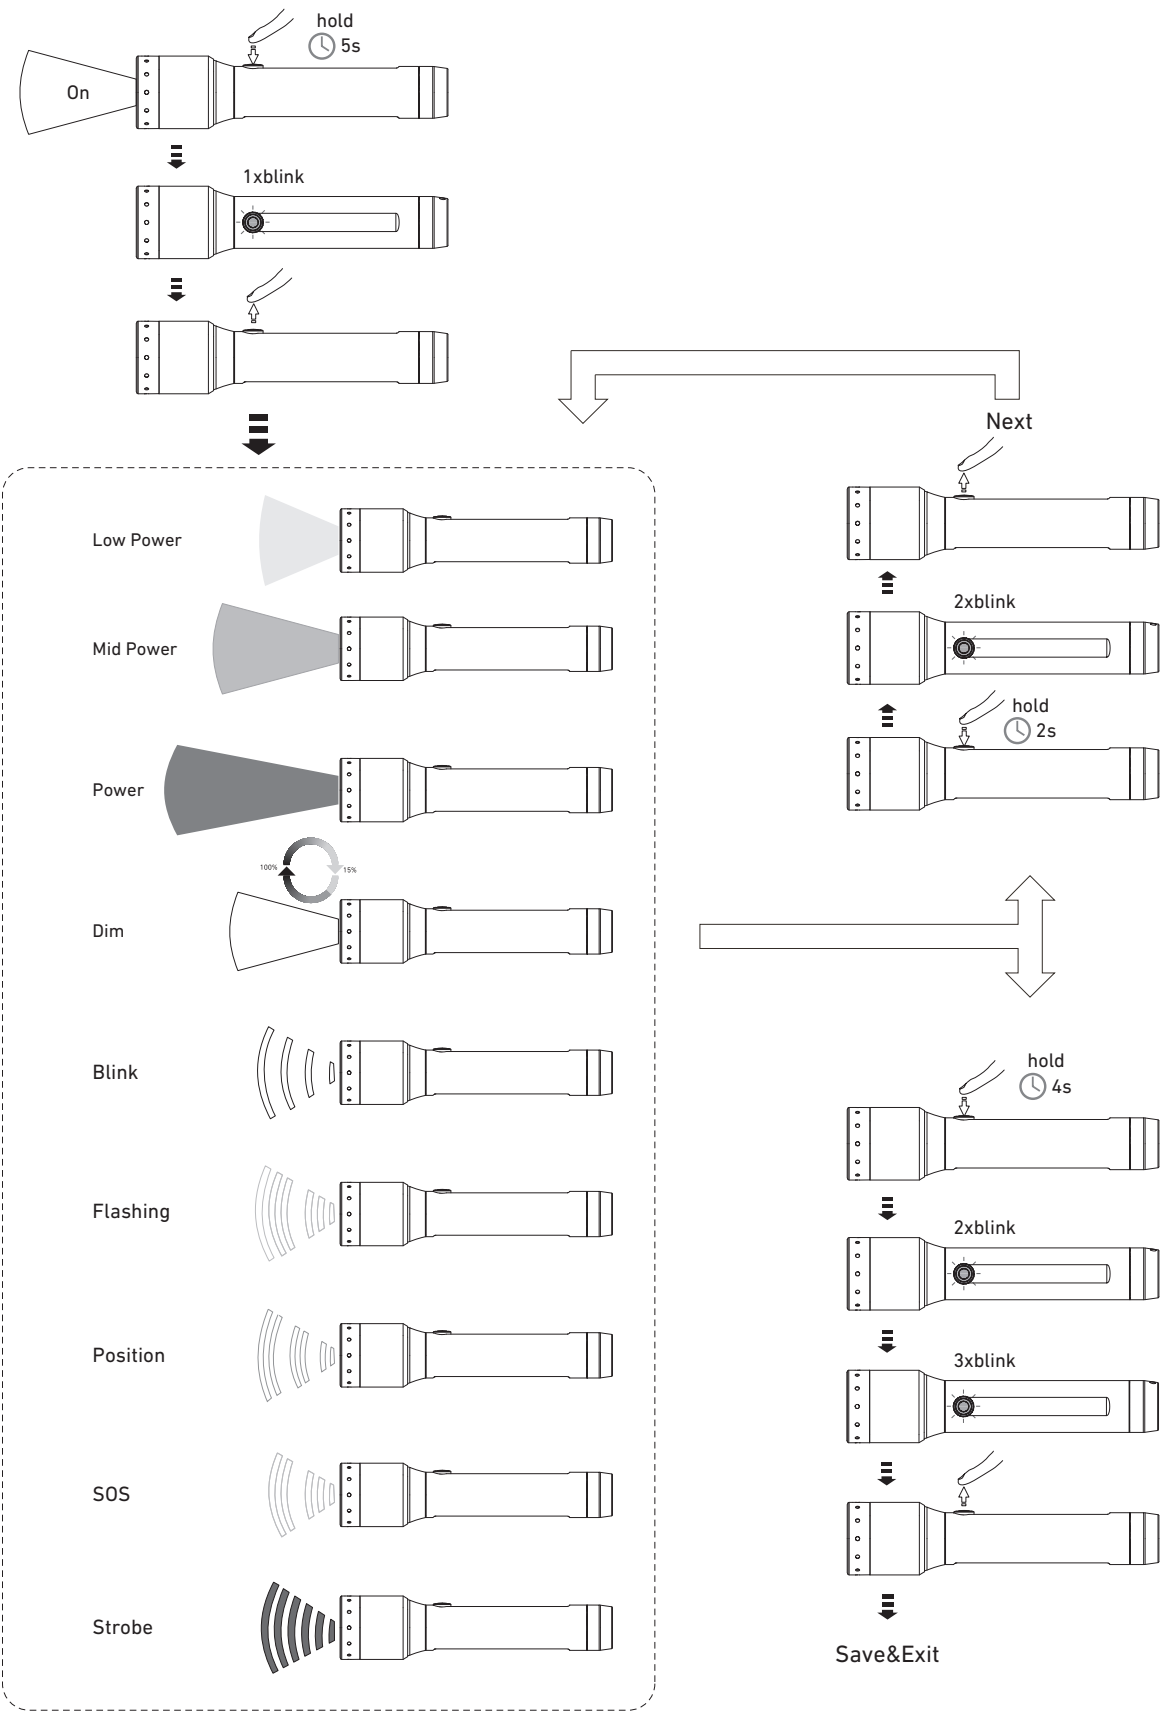

Customizing Light Modes