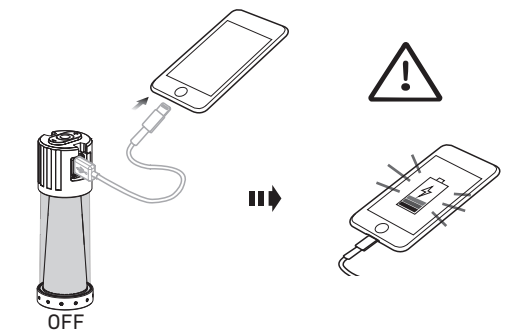

Factory Setting

Magnetic Charge System

Transportation Lock

OFF

hold >1sec

4x Red blink

lock icon

hold >1sec