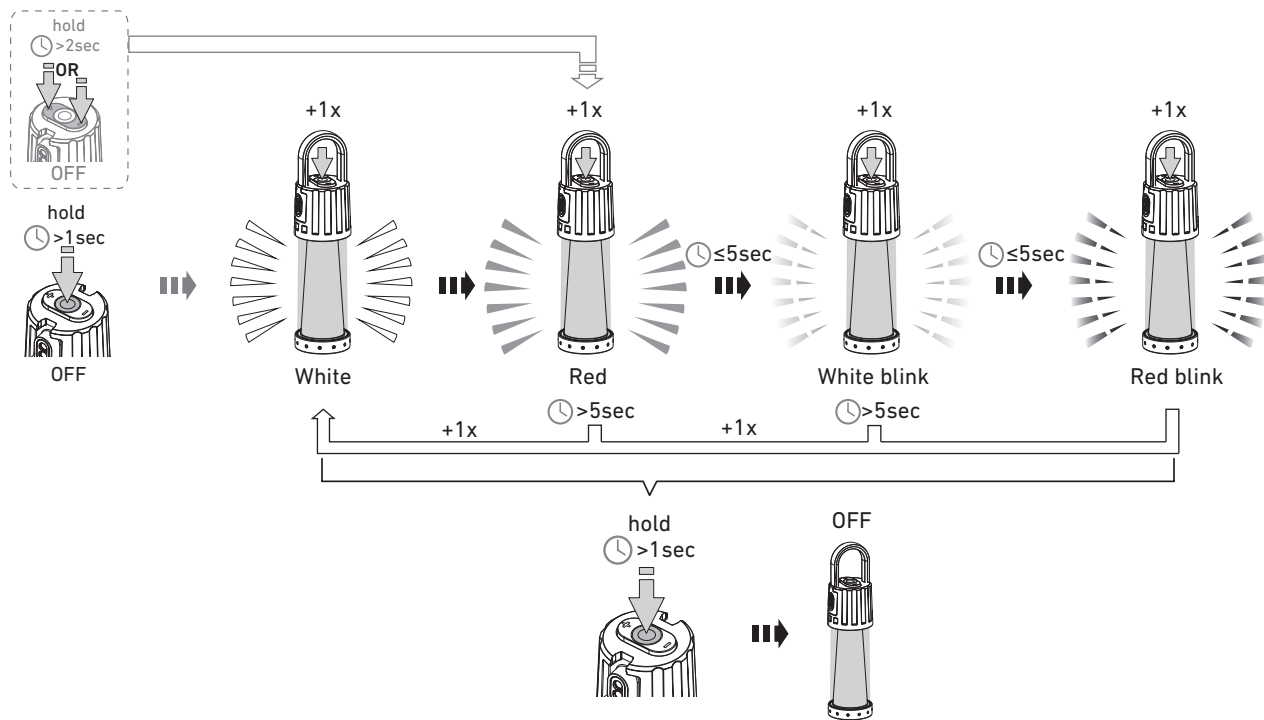

Factory Setting

Magnetic Charge System

Transportation Lock

OFF

hold >1sec

4x Red blink

lock icon

hold >1sec

≤0.5sec 2x

Boost

≤0.5sec 2x

Tactical Strobe

hold >8sec

2x Red blink

Factory Setting

Remote Control