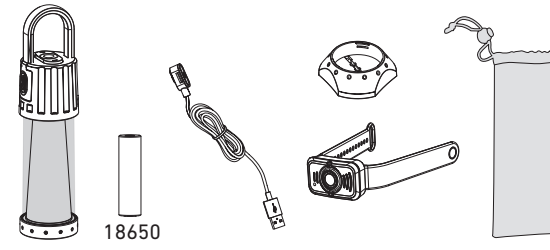

Factory Setting

Magnetic Charge System

Transportation Lock

OFF

hold >1sec

4x Red blink

lock icon

hold >1sec