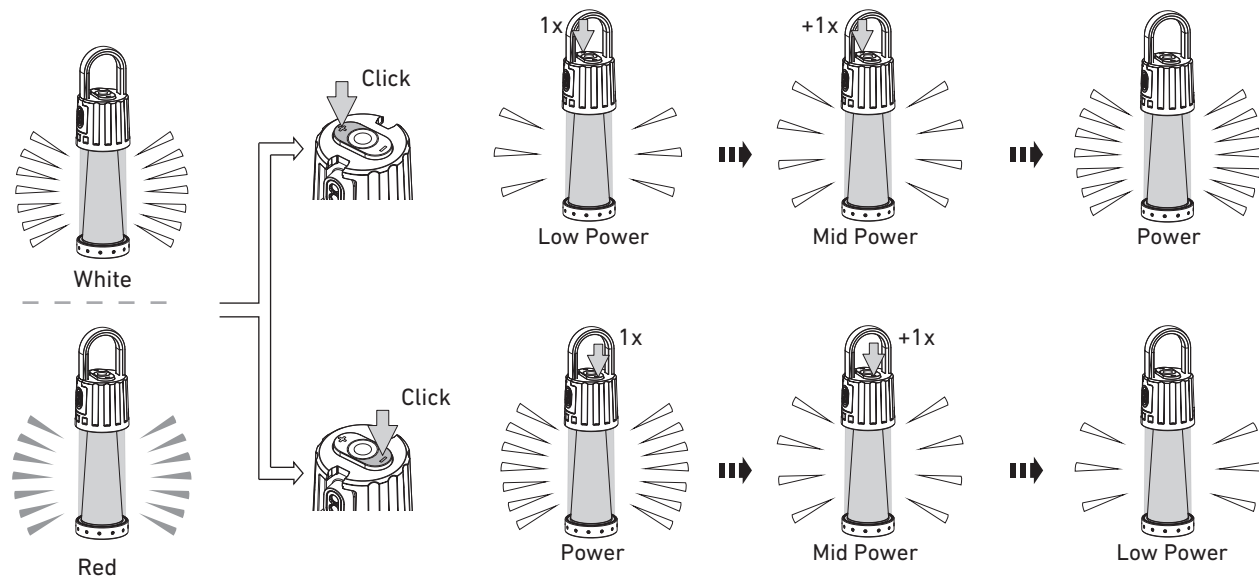

Factory Setting

Magnetic Charge System

Transportation Lock

OFF

hold >1sec

4x Red blink

lock icon

hold >1sec