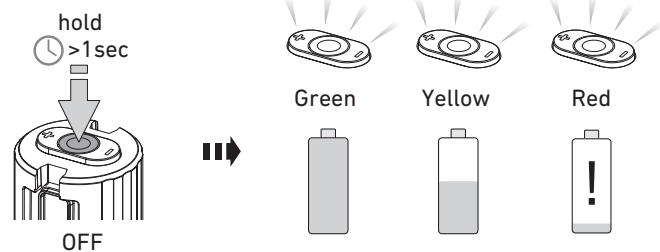

Factory Setting

Magnetic Charge System

Transportation Lock

OFF

hold >1sec

4x Red blink

lock icon

hold >1sec

4x Red blink

App

hold >1sec

OFF

ON

Ledlenser Connect App

Select Special Function

OFF