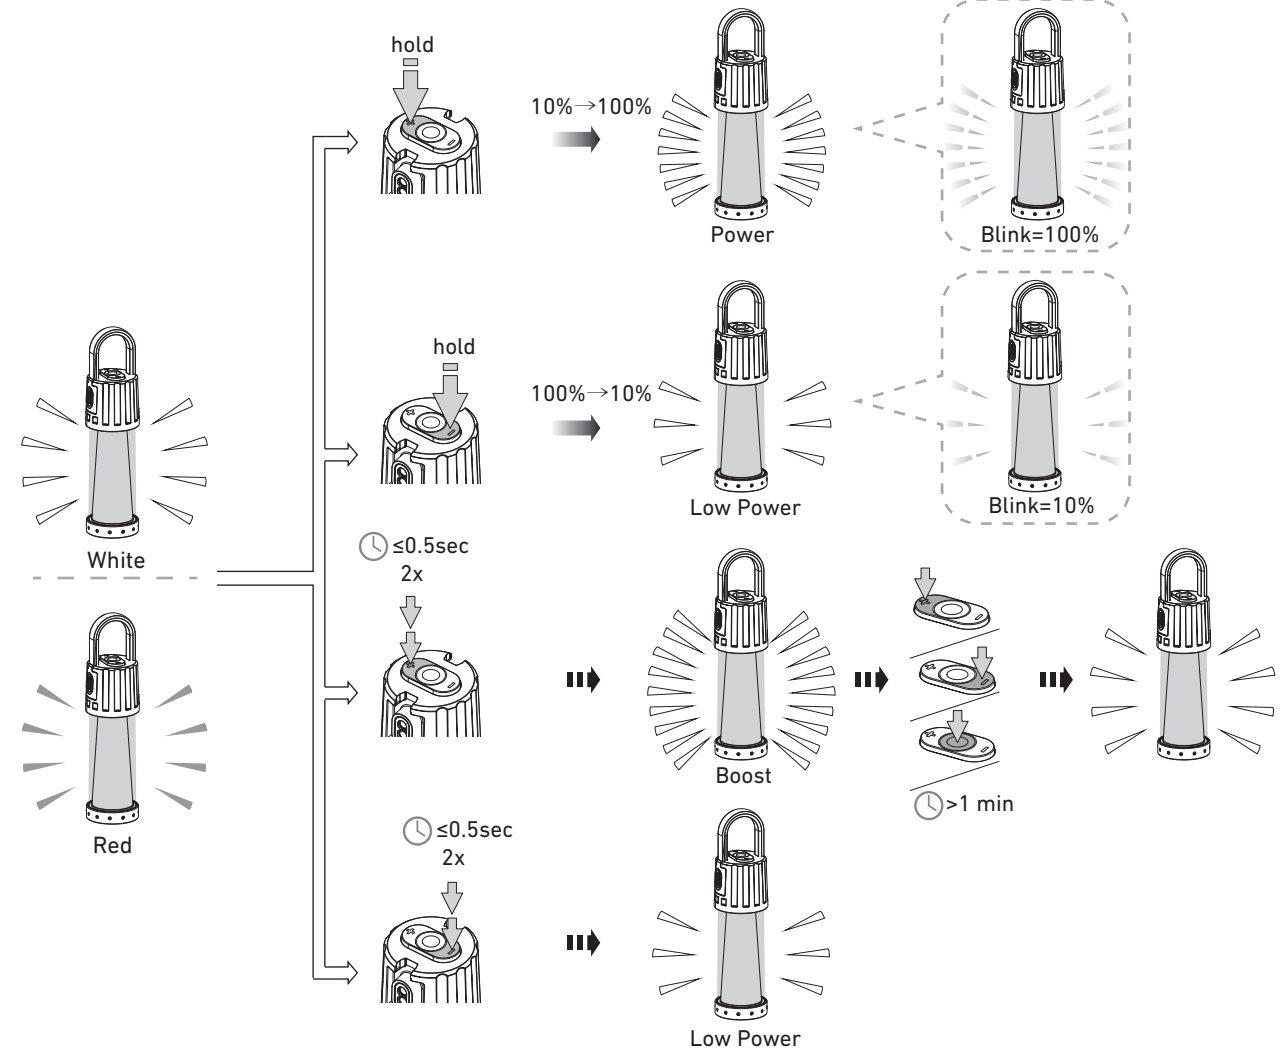

Factory Setting

Magnetic Charge System

Transportation Lock

OFF

hold >1sec

4x Red blink

lock icon

hold >1sec

≤0.5sec 2x

Boost

≤0.5sec 2x

Tactical Strobe

hold >8sec

2x Red blink

Factory Setting

Remote Control

Ledlenser Connect App Remote Control Menu

1x

Remote control

Battery Indicator

1x

Green >10%

Red <10%

Battery Replacement