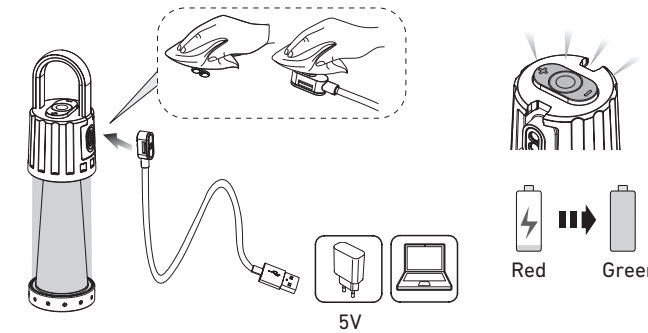

Factory Setting

Magnetic Charge System

Transportation Lock

OFF

hold >1sec

4x Red blink

lock icon

hold >1sec