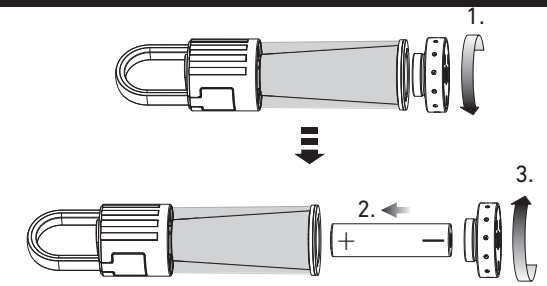

Factory Setting

Magnetic Charge System

Transportation Lock

OFF

hold >1sec

4x Red blink

lock icon

hold >1sec