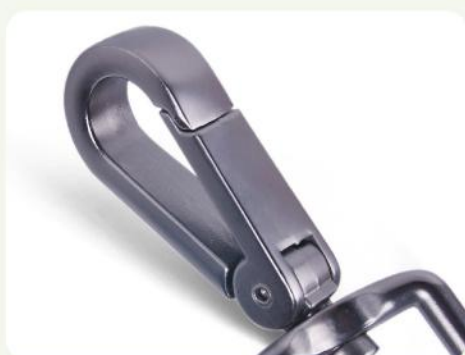

2 handles Design for Control

Extra Thick Neoprene Padded

Shock Absorption for Strong Puller

Seat-belt Latch Plate

Reliable Hardware

Highly Reflective

Balance Control and Freedom

Functional Double Handles Dog Leash

Nylon

Length:

5ft

Features:

1. 2 handles design for control
2. Super top handle featured
3. Tangle free
4. Extra thick neoprene padded
5. Shock absorption for strong puller
6. Seat-belt latch plate
7. Highly reflective