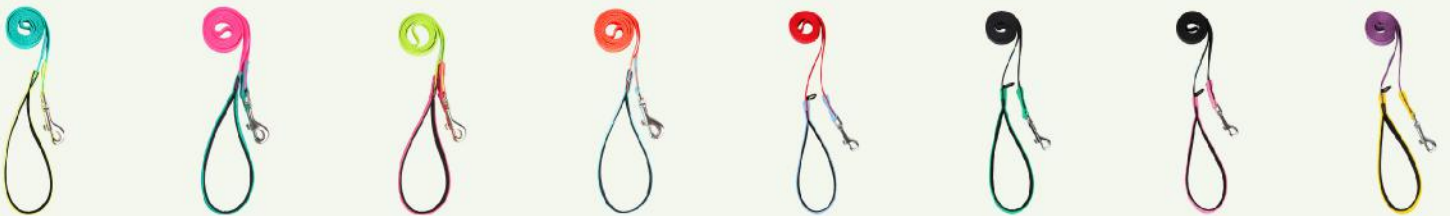

Highly Reflective

No Tangle Design

Lockable Clip

Simple and Convenient

Light Weight and Sturdy

Basic Dog Leash

Color:

Neon Green Neon Rosary Neon Yellow Neon Orange Red Black Green Black Pink Purple