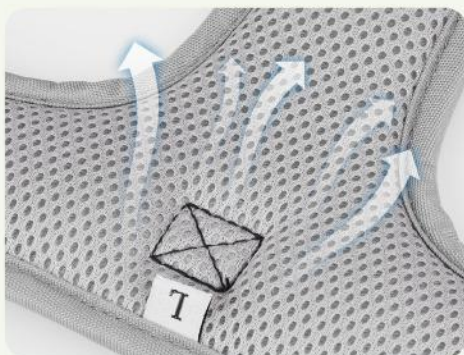

Comfy and Breathable