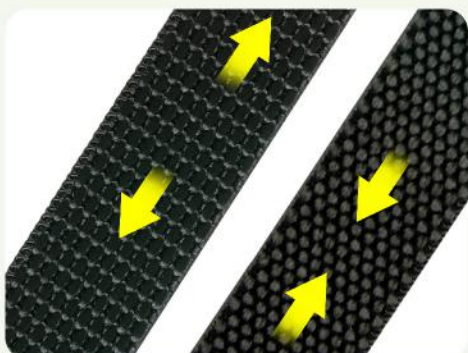

Nylon

Length:

5ft

Features:

1. 2 handles design for control
2. Super top handle featured
3. Tangle free
4. Extra thick neoprene padded
5. Shock absorption for strong puller
6. Seat-belt latch plate
7. Highly reflective

2 handles Design for Control

Super Top Handle Featured

Extra Thick Neoprene Padded

Shock Absorption for Strong Puller

Seat-belt Latch Plate

Highly Reflective

My Pet, My Style

Stylish Dog Leash