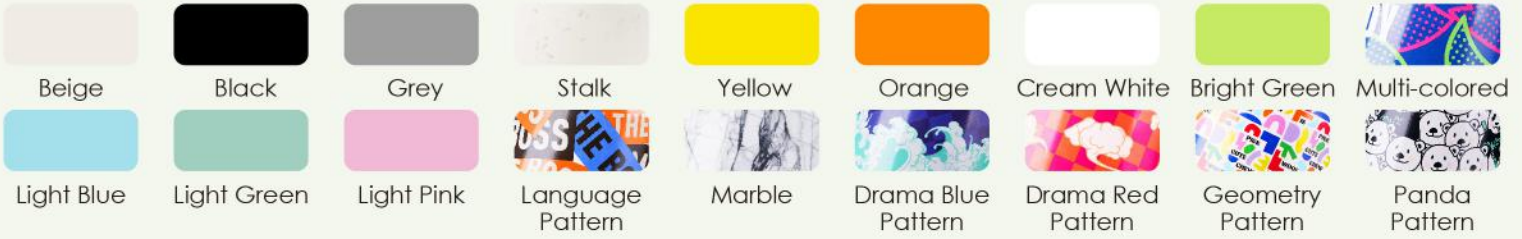

Easier to Reach Food

Slanted Dog & Cat Bowl

Color:

Material: Food Contact Safe Melamine & Stainless Steel

Capacity:

(All capacity data given is base on 80% capacity loaded)

S

0.5 Cup

M

1 Cup

L

2 Cup

XL

4 Cup

Design:

Features:

1. Slanted design, easy to reach food
2. Food contact safe melamine and stainless steel
3. Non spill
4. Inner bowl removable
5. No skid
6. Easy to pick up
7. Dishwasher safe