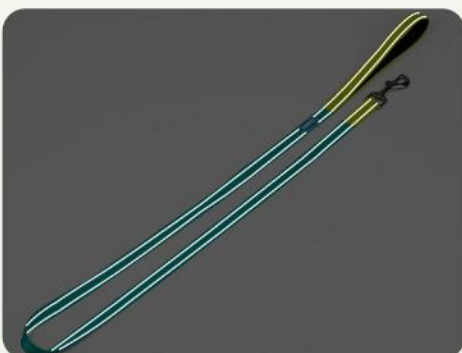

Highly Reflective