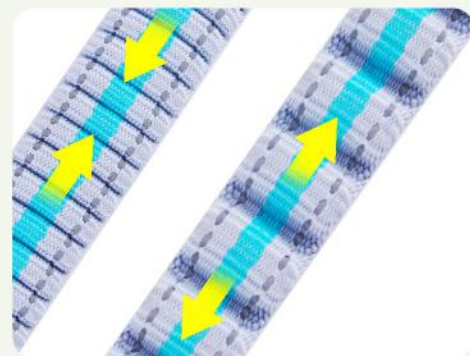

Shock Absorption for Strong Puller