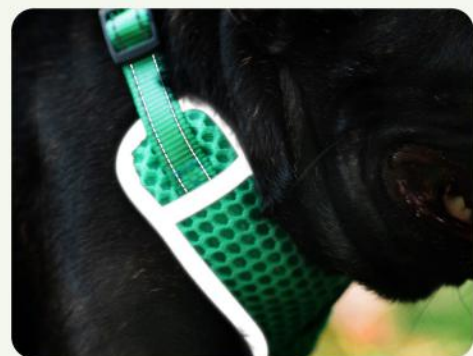

Can be Worn Under
a Dog Winter Coat

Super Lightweight

Reliable Hardware

Easy to Put on/off

Breathable and Cool

Highly Reflective

Jog with Your Dog

Halter Sport Harness