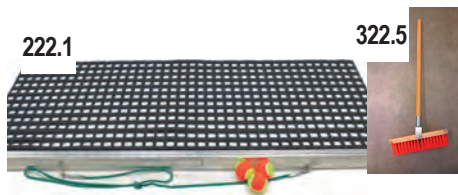

147.2 Head coaching pakket € 139,00

222.1

322.5

370.4 Kids sleepnet met houten balk € 62,00
140 cm / 3kg
322.5 Kids lijnveger 60 cm € 17,00