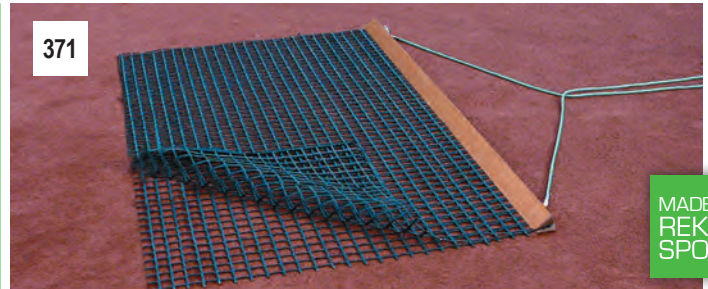

MADE BY  
REKRE  
SPORT

MADE BY  
REKRE  
SPORT

370

370 Sleepnet lichte uitvoering met enkel net 190 x 115 cm; 4,5 kg

€ 83,00

370.4 Kids sleepnet met houten balk 115 cm / 3kg

€ 63,00

MADE BY  
REKRE  
SPORT