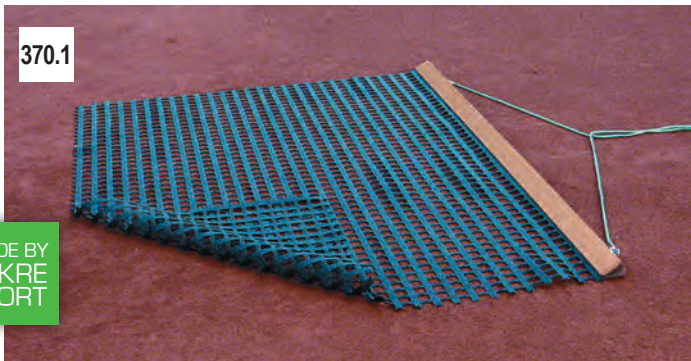

370.4 Kids sleepnet met houten balk 115 cm / 3kg

370.1 Sleepnet zware uitvoering met enkel net; 190 x 150 cm; 6,5 kg

371

€ 120,00

MADE BY
REKRE
SPORT