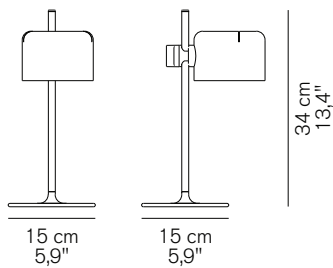

MINI COUPÉ 2201

Joe Colombo
1967

Table lamp giving direct light, lacquered metal base, chromium-plated stem, adjustable reflector in lacquered aluminium.

DIMENSIONS

MATERIALS

metal/aluminium

COLORS

| | |
|-----------------|---------|
| lacquered black | RAL9005 |
| anodic bronze | |
| scarlet red | RAL3003 |
| mustard yellow | RAL8001 |

BULBS

1 x max 10 W - G9 (LED)

 equipped without bulb

MARKS

FURTHER INFORMATION

black cable

black on/off switch

PACKAGING

 four-piece multiple packaging (one for each color)

dimensions 40x34x40 cm / 15,7"x13,4"x15,7"
volume 0,0544 m³ / 1,92 ft³
weight 7,5 kg / 16,5 lb

 two-piece multiple packaging

dimensions 40x21x33,5 cm / 15,7"x8,3"x13,2"
volume 0,0281 m³ / 0,99 ft³
weight 4 kg / 8,8 lb

TYPE

indoor - table lamp

PHOTOMETRIC CURVE