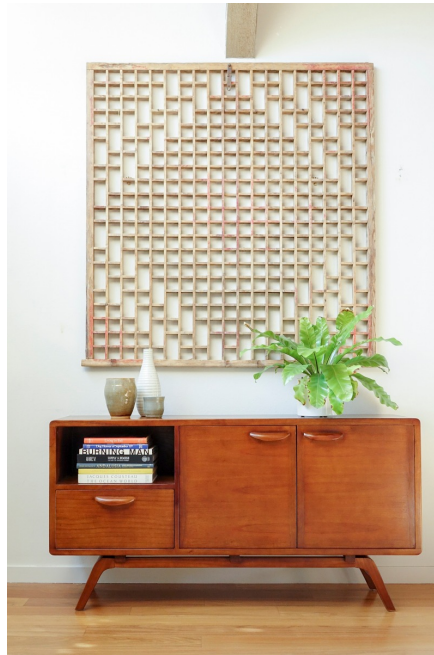

HARMONIA  
LIVING

Tango TV Console HL-TAN-MI-CL-TC

Product Images

---

## Description

---

The Tango TV Console by Harmonia Living features high quality solid wood construction combined with a stylish modern design. It offers 2 large cupboards and sliding drawer to conveniently organize all your living room electronics. Stylish and functional, the Tango TV Console offers it all!