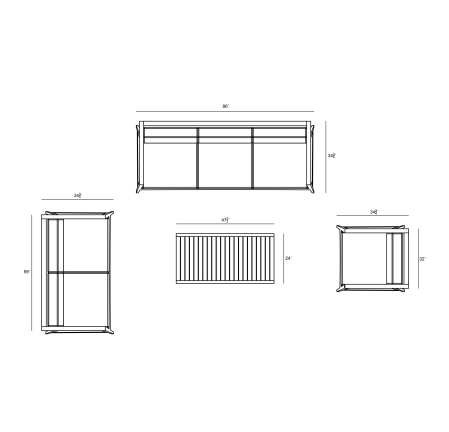

HARMONIA  
LIVING

Tango 4 Piece Sofa Loveseat Set - Canvas Charcoal HL-TAN-TK-4SLSS-CC

Product Images

---

## Description

---

The Tango 4 Piece Sofa Loveseat Set by Harmonia Living is beautifully constructed and features a stylish Mid-Century Modern look that is both classic and timeless. The warm natural wood finish creates a soothing and relaxing environment, adding a contemporary flair to your outdoor living space. The distinctive angled legs and simple design also works well inside contemporary or traditional homes. Each Tango piece is made to compliment the next, creating a complete outdoor experience.

## Dimensions

- Tango Club Chair: 32L x 34.75W x 31.5H (25 lbs.)
  - Frame Height: 24.25
  - Seat Height (No Cushion): 13
  - Seat Height (With Cushion): 18
  - Back Height: 13
  - Arm Height: 24.25
- Tango Sofa: 86L x 34.75W x 31.5H (65 lbs.)
  - Frame Height: 24.25
  - Seat Height (No Cushion): 13
  - Seat Height (With Cushion): 18
  - Back Height: 13
  - Arm Height: 24.25
- Tango Loveseat: 59L x 34.5W x 31.5H (55 lbs.)
  - Frame Height: 24.25
  - Seat Height (No Cushion): 13
  - Seat Height (With Cushion): 18
  - Back Height: 13
  - Arm Height: 24.25
- Tango Coffee Table: 47.5L x 24W x 15H (35 lbs.)
  - Frame Height: 15