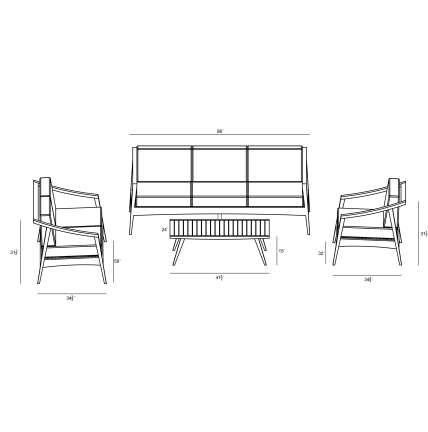

HARMONIA  
LIVING

Tango 4 Piece Sofa Loveseat Set - Canvas Charcoal HL-TAN-TK-4SLSS-CC

Product Images

---

## Description

---

The Tango 4 Piece Sofa Loveseat Set by Harmonia Living is beautifully constructed and features a stylish Mid-Century Modern look that is both classic and timeless. The warm natural wood finish creates a soothing and relaxing environment, adding a contemporary flair to your outdoor living space. The distinctive angled legs and simple design also works well inside contemporary or traditional homes. Each Tango piece is made to compliment the next, creating a complete outdoor experience.

## Dimensions

- Tango Club Chair: 32L x 34.75W x 31.5H (25 lbs.)
  - Frame Height: 24.25
  - Seat Height (No Cushion): 13
  - Seat Height (With Cushion): 18
  - Back Height: 13
  - Arm Height: 24.25
- Tango Sofa: 86L x 34.75W x 31.5H (65 lbs.)
  - Frame Height: 24.25
  - Seat Height (No Cushion): 13
  - Seat Height (With Cushion): 18
  - Back Height: 13
  - Arm Height: 24.25
- Tango Loveseat: 59L x 34.5W x 31.5H (55 lbs.)
  - Frame Height: 24.25
  - Seat Height (No Cushion): 13
  - Seat Height (With Cushion): 18
  - Back Height: 13
  - Arm Height: 24.25
- Tango Coffee Table: 47.5L x 24W x 15H (35 lbs.)
  - Frame Height: 15