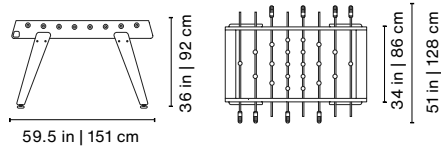

Includes

Balls set (7 units).
2 extra players (1 per team).

Product weight • Peso del producto 172 lb | 78 kg

63x53x22 in | 160x134,6x55,9 cm
242.5 lb | 110 kg

rs-barcelona

RS3 Wood Gold

Rafael Rodríguez, 2016
Football table
Futbolín