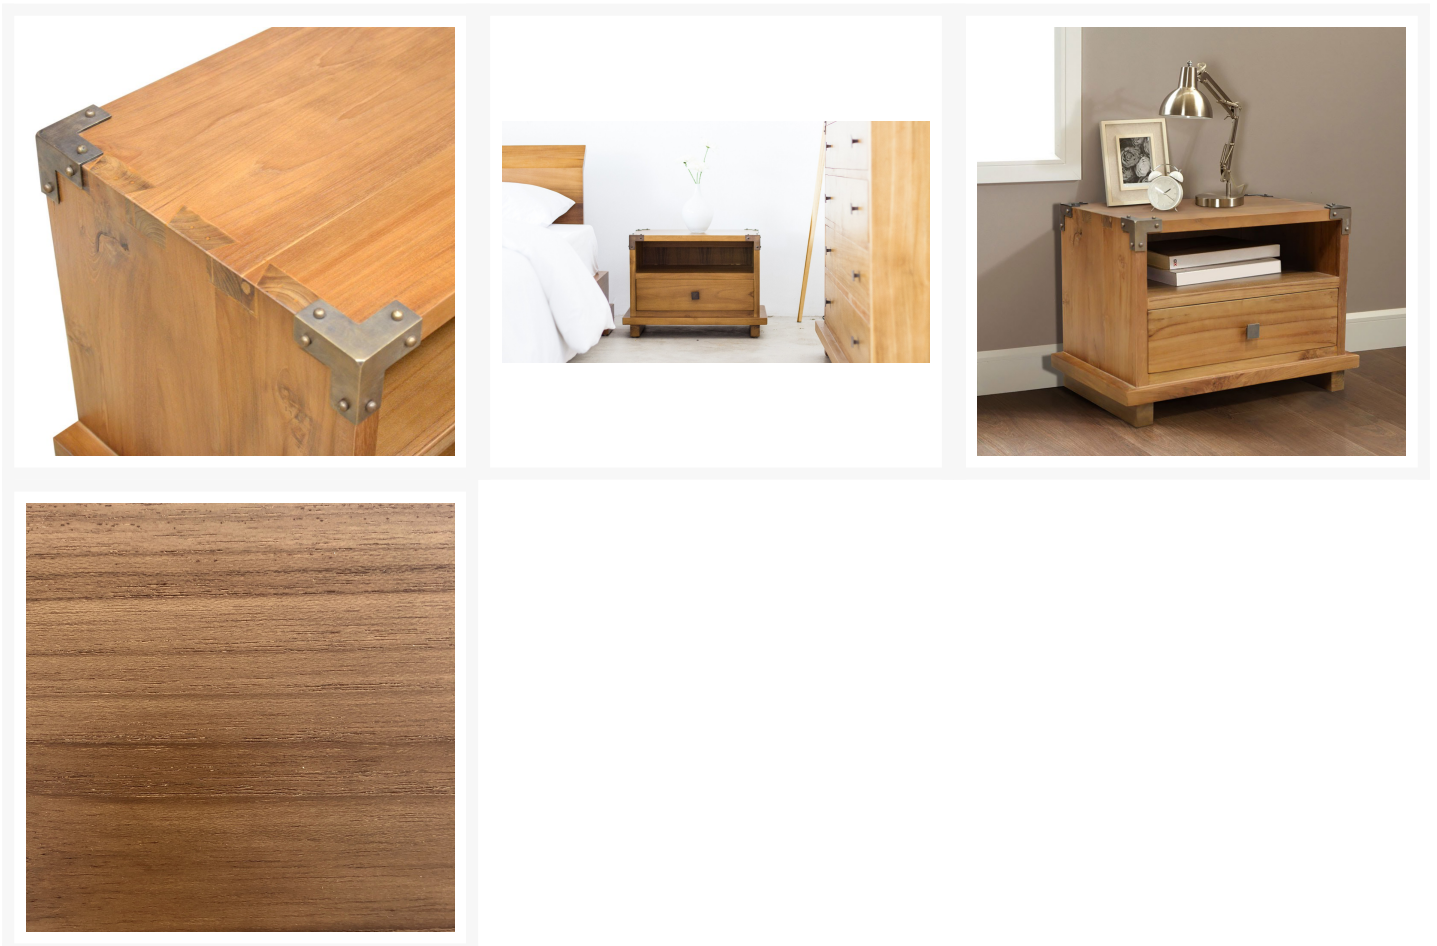

HARMONIA
LIVING

Kobe Small Nightstand - Danish Honey HL-KOBE-TK-DH-SNS

Product Images

Description

The Kobe Small Nightstand by Harmonia Living combines classic Balinese style with modern storage needs. The drawers are fitted black brass hardware and the corners feature matching black brass corner caps. Perfect for housing accessories, displaying accent pieces and makes an ideal contemporary Asian furniture piece for your bedroom.

Includes

- 1x Kobe Small Nightstand - Danish Honey HL-KOBE-TK-DH-SNS

Dimensions

- Kobe Small Nightstand : 23L x 14W x 16H

Features

- Constructed with plantation grown, responsibly harvested FSC Teak wood.
- Danish Honey finish highlights the natural wood grain for an organic look.
- Handmade by skilled craftsmen in Indonesia.
- Solid wood construction for lasting durability.
- Includes brushed metal corner hardware for a modern look.
- Drawers have carved slide glides for easy opening and closing.
- Brass metal drawer pulls.
- No assembly required.