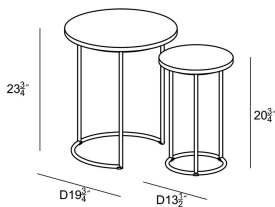

HARMONIA  
LIVING

Finn 2 Piece Nesting End Tables Set FINN-TK-2ETS

Product Images

---

## Description

Rustic yet recent. Stylish yet sturdy. The Finn Collection by Harmonia Living represents an amalgamation between raw, natural materials and contemporary design. The thin, powdered coated aluminum frame creates a sleek silhouette yet sturdily supports a solid, grade A teak top. Unique to the Finn design is the ability to nest the small table under the larger for compact storage when not in use. The Finn Collection of tables is the perfect option to compliment any mix-media patio arrangement.

## Includes

- 1x Finn 2 Piece End Table Set FINN-TK-2ETS

## Dimensions

- Finn 2 Piece End Table Set: