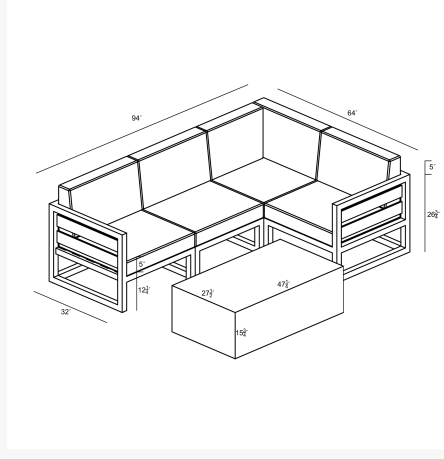

HARMONIA
LIVING

Avion Mason 5 Piece Sectional Set - Black - Canvas Charcoal HL-AVMAS-BK-5SEC-CC

Product Images

Description

An inspired blend of Midcentury Modernism and contemporary lines, the 5 Piece Avion Mason Sectional Set by Harmonia Living brings artful design to your outdoor space. The hallmarks of the collection include durable aluminum metalwork, a sleek silhouette, and extra-spacious deep seating. Stain-resistant Sunbrella® fabric cushions and weather-resistant powder-coated frames make Avion as sensible as it is stylish. If you wish to order this set through Harmonia Living's Quick Ship program, make sure to select a Quick Ship (QS) fabric before checkout! All cushions are made in the USA from Sunbrella, Outdura, and Revolution performance fabrics which carry a 5 year fade warranty. This set is matched with the Mason Long Coffee Table, a lightweight, concrete composite table that complements the set with its modern, minimalist look.

Includes

- 3x Avion Corner Section - Black HL-AVN-BK-CS
- 1x Avion Middle - Black HL-AVN-BK-MS
- 1x Mason Long Coffee Table - Natural HL-MAS-LCT-NTL

Dimensions

- Avion Corner Section : 32L x 32W x 33H (37 lbs.)
 - Frame Height: 26.75
 - Seat Height (No Cushion): 12.25
 - Seat Height (With Cushion): 17.25
 - Back Height: 15.75
 - Arm Height: 26.75
- Avion Middle : 30L x 32W x 33H (32 lbs.)
 - Frame Height: 26.75
 - Seat Height (No Cushion): 12.25
 - Seat Height (With Cushion): 17.25
 - Back Height: 15.75
 - Arm Height: 26.75
- Mason Long Coffee Table : 47.25L x 27.5W x 15.75H (100 lbs.)
 - Frame Height: 15.75