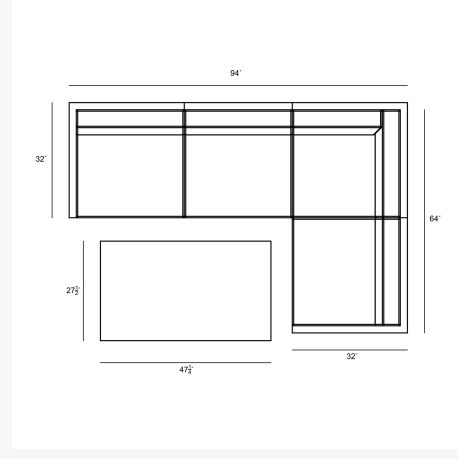

HARMONIA
LIVING

Avion Mason 5 Piece Sectional Set - Black - Canvas Charcoal HL-AVMAS-BK-5SEC-CC

Product Images

Description

An inspired blend of Midcentury Modernism and contemporary lines, the 5 Piece Avion Mason Sectional Set by Harmonia Living brings artful design to your outdoor space. The hallmarks of the collection include durable aluminum metalwork, a sleek silhouette, and extra-spacious deep seating. Stain-resistant Sunbrella® fabric cushions and weather-resistant powder-coated frames make Avion as sensible as it is stylish. If you wish to order this set through Harmonia Living's Quick Ship program, make sure to select a Quick Ship (QS) fabric before checkout! All cushions are made in the USA from Sunbrella, Outdura, and Revolution performance fabrics which carry a 5 year fade warranty. This set is matched with the Mason Long Coffee Table, a lightweight, concrete composite table that complements the set with its modern, minimalist look.

Includes

- 3x Avion Corner Section - Black HL-AVN-BK-CS
- 1x Avion Middle - Black HL-AVN-BK-MS
- 1x Mason Long Coffee Table - Natural HL-MAS-LCT-NTL

Dimensions

- Avion Corner Section : 32L x 32W x 33H (37 lbs.)
 - Frame Height: 26.75
 - Seat Height (No Cushion): 12.25
 - Seat Height (With Cushion): 17.25
 - Back Height: 15.75
 - Arm Height: 26.75
- Avion Middle : 30L x 32W x 33H (32 lbs.)
 - Frame Height: 26.75
 - Seat Height (No Cushion): 12.25
 - Seat Height (With Cushion): 17.25
 - Back Height: 15.75
 - Arm Height: 26.75
- Mason Long Coffee Table : 47.25L x 27.5W x 15.75H (100 lbs.)
 - Frame Height: 15.75