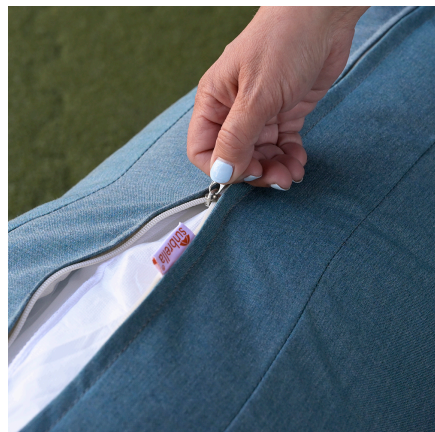

HARMONIA LIVING

Avion Classic 7 Piece Sectional Set - Black - Canvas Charcoal AVN-BK-SET212-CC

Product Images

Description

An inspired blend of Midcentury Modernism and contemporary lines, the 7 Piece Avion Sectional Set by Harmonia Living brings artful design to your outdoor space. The hallmarks of the collection include durable aluminum metalwork, a sleek silhouette, and extra-spacious deep seating. Stain-resistant Sunbrella® fabric cushions and weather-resistant powder-coated frames make Avion as sensible as it is stylish. If you wish to order this set through Harmonia Living's Quick Ship program, make sure to select a Quick Ship (QS) fabric before checkout! All cushions are made in the USA from Sunbrella, Outdura, and Revolution performance fabrics which carry a 5 year fade warranty.