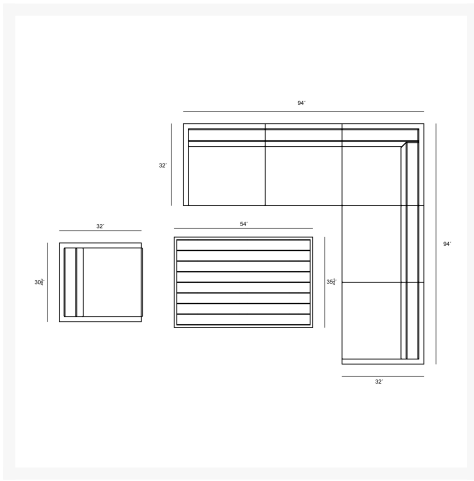

HARMONIA LIVING

Avion Classic 7 Piece Sectional Set - Black - Canvas Charcoal AVN-BK-SET212-CC

Product Images

Description

An inspired blend of Midcentury Modernism and contemporary lines, the 7 Piece Avion Sectional Set by Harmonia Living brings artful design to your outdoor space. The hallmarks of the collection include durable aluminum metalwork, a sleek silhouette, and extra-spacious deep seating. Stain-resistant Sunbrella® fabric cushions and weather-resistant powder-coated frames make Avion as sensible as it is stylish. If you wish to order this set through Harmonia Living's Quick Ship program, make sure to select a Quick Ship (QS) fabric before checkout! All cushions are made in the USA from Sunbrella, Outdura, and Revolution performance fabrics which carry a 5 year fade warranty.

Includes

- 3x Avion Corner Section - Black HL-AVN-BK-CS
- 2x Avion Middle - Black HL-AVN-BK-MS
- 1x Avion Club Chair - Black HL-AVN-BK-CC
- 1x Classic Aluminum Rectangular Chat Table - Black HL-CSAL-BK-RCCHAT

Dimensions

- Avion Corner Section : 32L x 32W x 33H (37 lbs.)
 - Frame Height: 26.75
 - Seat Height (No Cushion): 12.25
 - Seat Height (With Cushion): 17.25
 - Back Height: 15.75
 - Arm Height: 26.75
- Avion Middle : 30L x 32W x 33H (32 lbs.)
 - Frame Height: 26.75
 - Seat Height (No Cushion): 12.25
 - Seat Height (With Cushion): 17.25
 - Back Height: 15.75
 - Arm Height: 26.75
- Avion Club Chair : 30.75L x 32W x 33H (34 lbs.)
 - Frame Height: 26.75
 - Seat Height (No Cushion): 12.25
 - Seat Height (With Cushion): 17.25
 - Back Height: 15.75