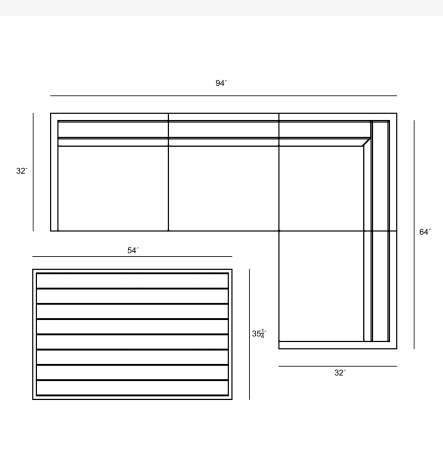

HARMONIA
LIVING

Avion Classic 5 Piece Sectional Set - Black - Canvas Charcoal AVN-BK-SET203-CC

Product Images

Description

An inspired blend of Midcentury Modernism and contemporary lines, the 5 Piece Avion Sectional Set by Harmonia Living brings artful design to your outdoor space. The hallmarks of the collection include durable aluminum metalwork, a sleek silhouette, and extra-spacious deep seating. Stain-resistant Sunbrella® fabric cushions and weather-resistant powder-coated frames make Avion as sensible as it is stylish. If you wish to order this set through Harmonia Living's Quick Ship program, make sure to select a Quick Ship (QS) fabric before checkout! All cushions are made in the USA from Sunbrella, Outdura, and Revolution performance fabrics which carry a 5 year fade warranty.

Includes

- 3x Avion Corner Section - Black HL-AVN-BK-CS
- 1x Avion Middle - Black HL-AVN-BK-MS
- 1x Classic Aluminum Rectangular Chat Table - Black HL-CSAL-BK-RCCHAT

Dimensions

- Avion Corner Section : 32L x 32W x 33H (37 lbs.)
 - Frame Height: 26.75
 - Seat Height (No Cushion): 12.25
 - Seat Height (With Cushion): 17.25
 - Back Height: 15.75
 - Arm Height: 26.75
- Avion Middle : 30L x 32W x 33H (32 lbs.)
 - Frame Height: 26.75
 - Seat Height (No Cushion): 12.25
 - Seat Height (With Cushion): 17.25
 - Back Height: 15.75
 - Arm Height: 26.75
- Classic Aluminum Rectangular Chat Table : 54L x 35.25W x 25H (25 lbs.)
 - Frame Height: 25