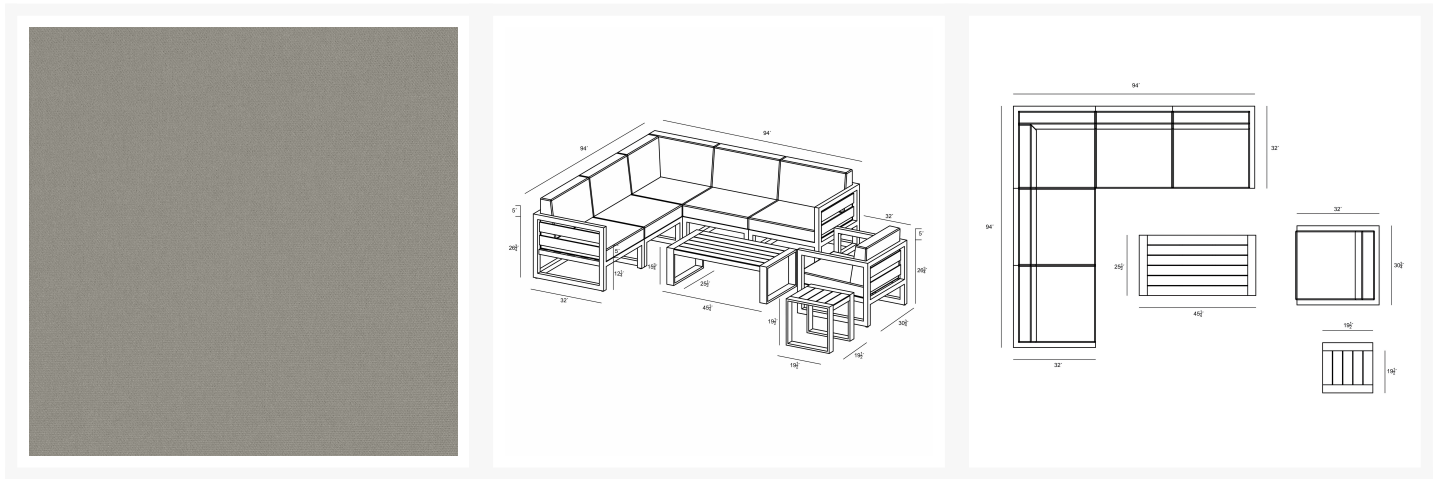

Description

An inspired blend of Midcentury Modernism and contemporary lines, the 8 Piece Avion Sectional Set by Harmonia Living brings artful design to your outdoor space. The hallmarks of the collection include durable aluminum metalwork, a sleek silhouette, and extra-spacious deep seating. Stain-resistant Sunbrella® fabric cushions and weather-resistant powder-coated frames make Avion as sensible as it is stylish. If you wish to order this set through Harmonia Living's Quick Ship program, make sure to select a Quick Ship (QS) fabric before checkout! All cushions are made in the USA from Sunbrella, Outdura, and Revolution performance fabrics which carry a 5 year fade warranty.

Includes

- 3x Avion Corner Section - Black HL-AVN-BK-CS
- 2x Avion Middle - Black HL-AVN-BK-MS
- 1x Avion Club Chair - Black HL-AVN-BK-CC
- 1x Portal Coffee Table - Black HL-PORT-BK-CT
- 1x Portal End Table - Black HL-PORT-BK-ET

Dimensions

- Avion Corner Section : 32L x 32W x 33H (37 lbs.)
  - Frame Height: 26.75
  - Seat Height (No Cushion): 12.25
  - Seat Height (With Cushion): 17.25
  - Back Height: 15.75
  - Arm Height: 26.75
- Avion Middle : 30L x 32W x 33H (32 lbs.)
  - Frame Height: 26.75
  - Seat Height (No Cushion): 12.25
  - Seat Height (With Cushion): 17.25
  - Back Height: 15.75
  - Arm Height: 26.75
- Avion Club Chair : 30.75L x 32W x 33H (34 lbs.)
  - Frame Height: 26.75
  - Seat Height (No Cushion): 12.25
  - Seat Height (With Cushion): 17.25