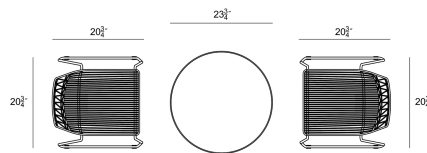

HARMONIA  
LIVING

Ace 3 Piece Dining Set - Matte Black/Matte Black HL-ACE-3DS-BETMB-MB

Product Images

---

## Description

The Ace Dining Collection by Harmonia Living offers midcentury style with durable, modern-day construction. Born from fully welded, powder-coated steel frames, these chairs are built to last in any climate. Their carefully crafted contouring allows you to enjoy stylish, comfortable seating without a cushion. With an airy style, sturdy build and stackable design, these commercial grade chairs are a brand favorite! For this set, they are paired with the Betty Bistro Table, which is versatile enough for use outdoors or in. This Dining Set includes 2 Black Stackable Dining Side Chairs and 1 White Betty Bistro Table, perfect for your patio or outdoor lounge.

## Includes

- 2x Ace Dining Arm Chair - Matte Black HL-ACE-DAC-MB

- 1x Base - Betty Table - Matte Coal HL-BET-BASE-MC
- 1x Table Top - Betty Table - Matte Coal HL-BET-TOP-MC
- 1x Dining Height Pole - Betty Table - Matte Coal HL-BET-POLE-DIN-MC

## Dimensions

- Ace Dining Arm Chair : 24L x 22.5W x 33H (16 lbs.)
  - Frame Height: 33
  - Seat Height (No Cushion): 18.5
  - Back Height: 14.5
  - Arm Height: 25.5
- Betty Bistro Table : 23.75L x 23.75W x 29.5H (22 lbs.)
  - Frame Height: 29.5
  - Under Table Height: 29