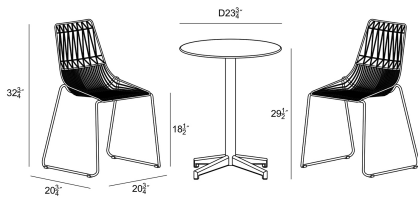

HARMONIA  
LIVING

Ace 3 Piece Dining Set - Matte Black/Matte Black HL-ACE-3DS-BETMB-MB

Product Images

---

## Description

The Ace Dining Collection by Harmonia Living offers midcentury style with durable, modern-day construction. Born from fully welded, powder-coated steel frames, these chairs are built to last in any climate. Their carefully crafted contouring allows you to enjoy stylish, comfortable seating without a cushion. With an airy style, sturdy build and stackable design, these commercial grade chairs are a brand favorite! For this set, they are paired with the Betty Bistro Table, which is versatile enough for use outdoors or in. This Dining Set includes 2 Black Stackable Dining Side Chairs and 1 White Betty Bistro Table, perfect for your patio or outdoor lounge.

## Includes

- 2x Ace Dining Arm Chair - Matte Black HL-ACE-DAC-MB

- 1x Base - Betty Table - Matte Coal HL-BET-BASE-MC
- 1x Table Top - Betty Table - Matte Coal HL-BET-TOP-MC
- 1x Dining Height Pole - Betty Table - Matte Coal HL-BET-POLE-DIN-MC

## Dimensions

- Ace Dining Arm Chair : 24L x 22.5W x 33H (16 lbs.)
  - Frame Height: 33
  - Seat Height (No Cushion): 18.5
  - Back Height: 14.5
  - Arm Height: 25.5
- Betty Bistro Table : 23.75L x 23.75W x 29.5H (22 lbs.)
  - Frame Height: 29.5
  - Under Table Height: 29