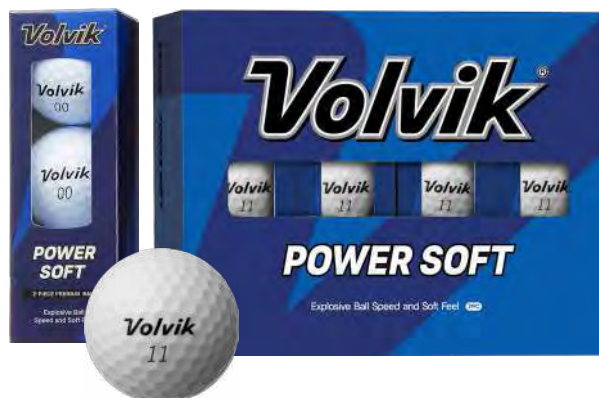

New order setup $50.00(v) includes full-color imprint; no setup charge for repeat orders. Lower factory pricing available with longer lead times. 3-day turn: 1 pole, 50 dozen max. 5-day turn: 51 dozen, 2 pole or with proof. Golf balls printed in-house at the ball pro facility can mix-and-match brands for combined quantity pricing to maximize discount. Less than minimum charge $50(v) per logo, per location.