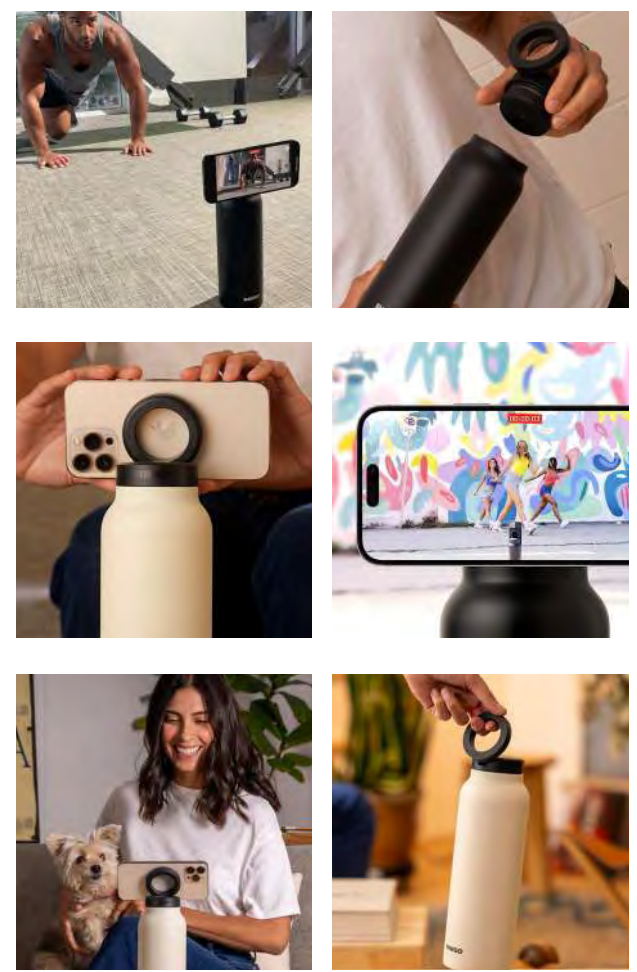

3V

[More Info](#)

Drinkware 2024

DRK0001

DRK0002

RINGO

NEW Ringo 24 oz. / 32 oz.
Water Bottles

The water bottle that magnetically holds your phone. Compatible with all devices. Works empty or full. Full 90 degree range. Dishwasher safe bottle. Price includes laser engraving.