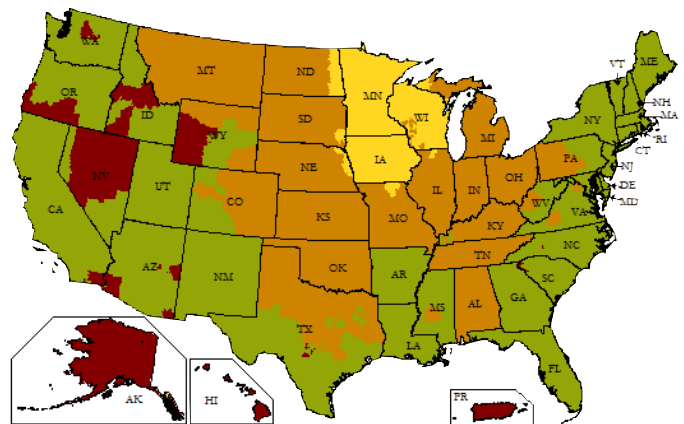

IN-HOUSE ITEMS SHIP FROM EDEN PRAIRIE, MN 55347

TRANSIT DAYS

PMS MATCHES: PMS numbers should accompany all orders. Ball Pro will match within one shade as close as possible without charge on most items. Ball Pro cannot guarantee PMS color matching on colored surfaces. Factory direct items may require a PMS matching charge \$50.00(V) (e.g. sport balls).