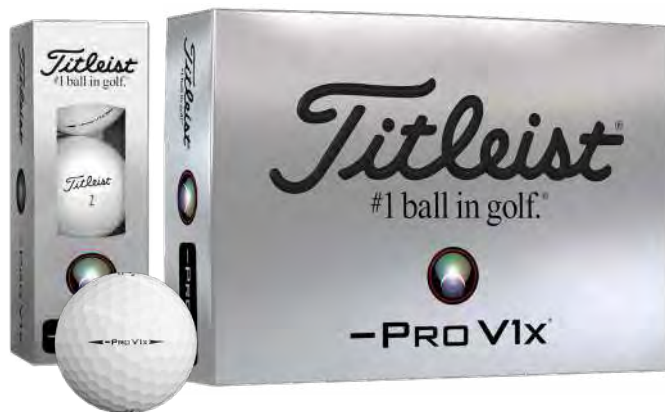

Titleist® | Pro V1x® Left Dash

Pro V1x Left Dash was originally developed for the PGA Tour as a Titleist customized performance option in 2018. This model delivers a different combination of performance characteristics than Pro V1 and Pro V1x and allows players to finetune their flight, feel and spin.

Item	Production	6	24	48
IGB086	3-5 Day	80.84	73.86	67.15

[More Info](#)