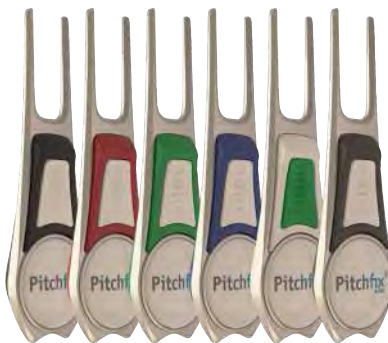

Black
Red
Green
Blue
White
Gun Metal