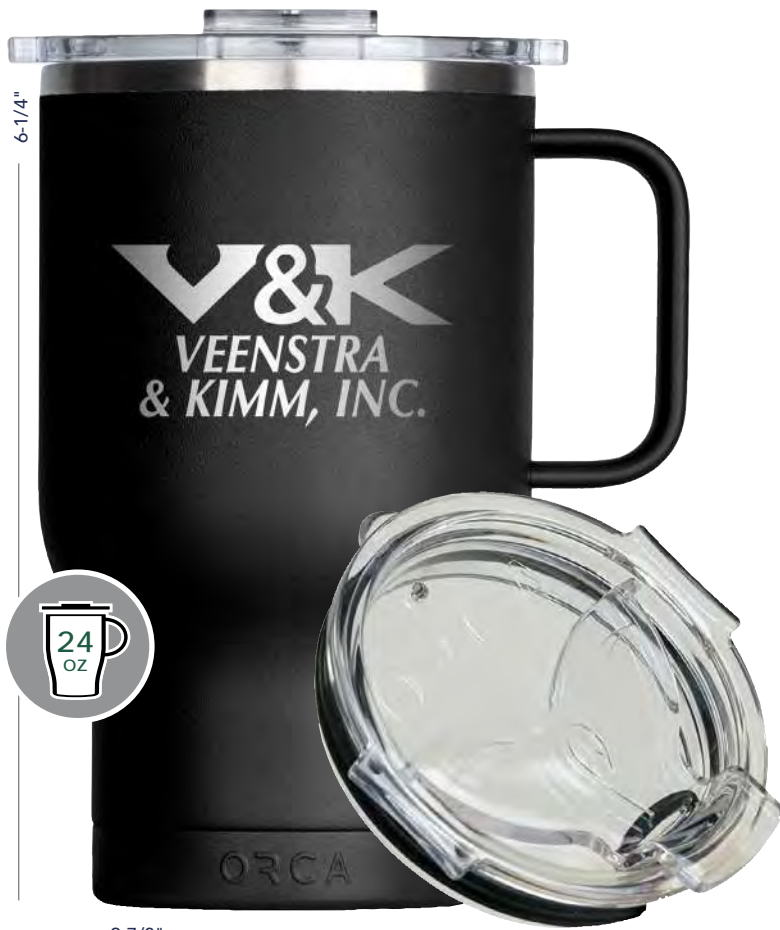

Item	Production	12	24	48
FORCH27	12 Day	43.08	42.31	41.54

[More Info](#)

Orca™ Chaser Hammered 16 oz.

Chaser holds ice for up to 24 hours and holds heat for up to 6 hours. Comes with a spill-resistant, shatter-proof, screw fit whale tale lid. Double wall design with copper clad inner wall. Vacuum sealed no sweating. Pricing includes laser engraving.

Item	Production	12	24	48
FORCH16	12 Day	36.92	36.15	35.38

[More Info](#)

Orca™ Traveler 24 oz.

Whether you take your caffeine piping hot or ice cold, the Traveler will keep you running all day long. It features a sturdy handle that makes sipping your favorite beverages even easier. The recessed bottom will fit your car cup holder like a charm. Pricing includes laser engraving.