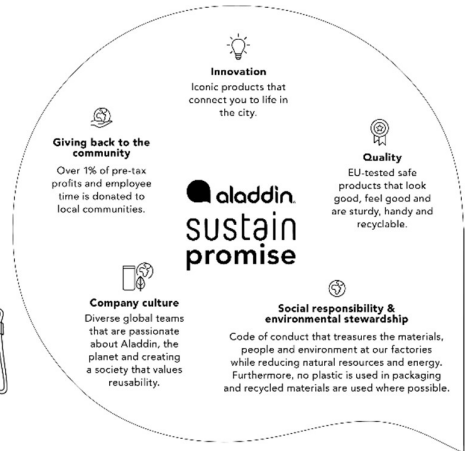

Directions for best performance

Do not use in microwave or oven. Doing so will damage the appliance.

During usage, fill to slightly below bottom of lid. Do not overfill. This can lead to spills.

To prevent spills, ensure lid is fully tightened before use.

For cold beverages only. Not designed for hot beverages.

Do not use with carbonated or fermenting beverages or foods. Doing so may cause pressure build up and lead to lid failure or spills.

All water bottle parts are dishwasher safe. Before first use, be sure to wash all parts thoroughly with warm water and soap. Do not submerge stopper in liquid.

Aladdin® is a registered trademark of Aladdin®: A Brand of PMI