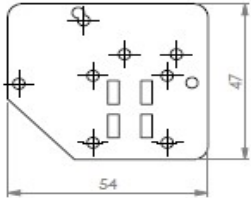

13

E3XY - P10

1

HARDWARE (BOLTS, NUTS AND WASHERS)

ITEM	DESCRIPTION	QTY	REFERENCE IMAGE
1	SOCKET BOLT HEX ALLEN HEAD M3X8 stainless steel	50	
2	SOCKET BOLT HEX ALLEN HEAD M3X10 stainless steel	4	
3	FLAT BOLT HEX ALLEN HEAD M4x8	14	
4	FLAT BOLT HEX ALLEN HEAD M4x16	6	
5	BUTTON BOLT HEX ALLEN HEAD M3x6mm stainless steel	22	
6	BUTTON BOLT HEX ALLEN HEAD M3x8mm stainless steel	6	
7	BUTTON BOLT HEX ALLEN HEAD M3x25mm stainless steel	4	
8	BUTTON BOLT HEX ALLEN HEAD M3x30mm stainless steel	8	
9	BUTTON BOLT HEX ALLEN HEAD M4x8mm stainless steel	9	
10	BUTTON BOLT HEX ALLEN HEAD M4x12mm stainless steel	6	
	BUTTON BOLT HEX ALLEN HEAD M4x16mm stainless steel	4	
11	BUTTON BOLT HEX ALLEN HEAD M5x8mm stainless steel	60	
12	BUTTON BOLT HEX ALLEN HEAD M5x20mm stainless steel	10	
13	BUTTON BOLT HEX ALLEN HEAD M5x25mm stainless steel	8	
14	BUTTON BOLT HEX ALLEN HEAD M5x30mm stainless steel	8	
15	BUTTON BOLT HEX ALLEN HEAD M5x45mm stainless steel	4	
16	SPRING NUT for Vslot 2020 profile M3	27	
17	SPRING NUT for Vslot 2020 profile M4	27	
18	SPRING NUT for Vslot 2020 profile M5	62	
19	M3 NUT STAINLESS STEEL NYLON LOCK	6	
20	M4 NUT STAINLESS STEEL NYLON LOCK	6	
21	M5 NUT STAINLESS STEEL NYLON LOCK	6