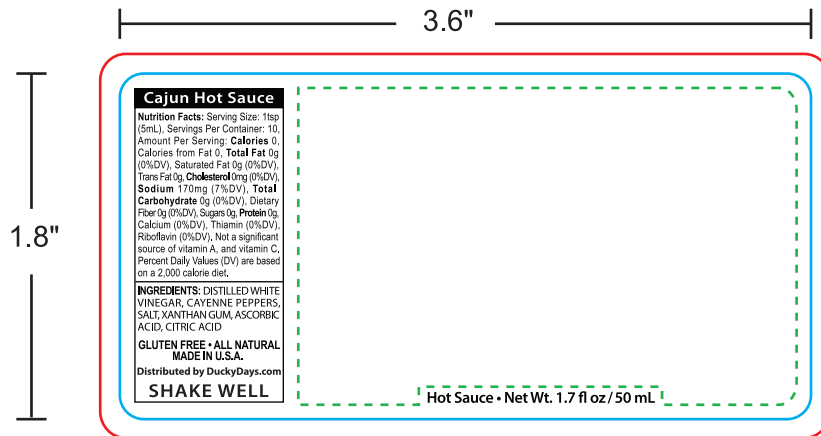

Hot Sauce Template

Safe Line
Keep all critical elements (text, images, etc.) inside this area.

Print Line
Anything outside the blue box will be cut off.

Bleed Line
Extend the background images or colors all the way to the edge of the red box.

Recommend 300 dpi