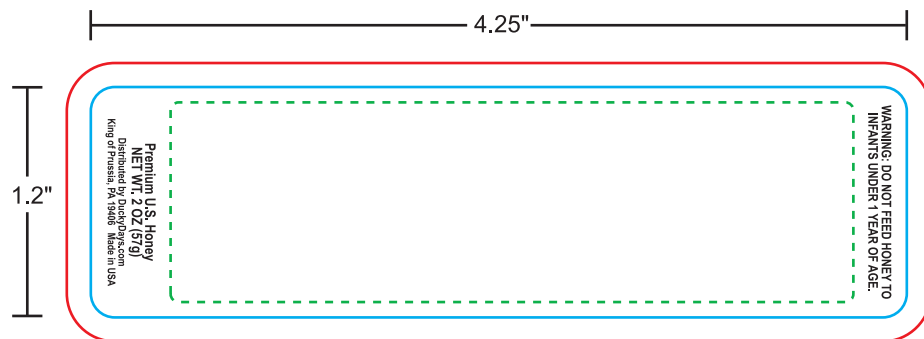

Honey Jar Template

Safe Line
Keep all critical elements
(text, images, etc.)
inside this area.

Print Line
Anything outside the
blue box will be cut off.

Bleed Line
Extend the background
images or colors all the
way to the edge of the
red box.

Recommend 300 dpi