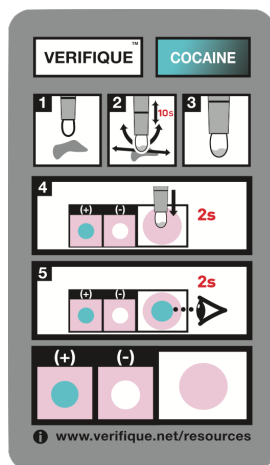

VERIFIQUE™

COCAINE DETECTION TEST

Verifique's Cocaine Test Kit is a simple, single-use test kit that is designed for the detection of cocaine compounds including pure cocaine, cocaine hydrochloride, freebase, and crack cocaine.

Presumptive tests are not designed to give certain results and cannot replace a full lab analysis of your sample. A presumptive test cannot be used to assert that substances are safe to consume and cannot be used to assert that substances are legal/illegal.

The dry card and pen delivery of the test allows users to safely collect and conduct analysis on any sample suspected of containing cocaine.

The natural solvent in the Verifique Test Pen allows the user to collect samples from surfaces, and in any kind of sample.

Verifique's test is designed to detect cocaine in any kind of sample, including pills, powders, vape pens, surfaces, etc.

Veriteque USA, Inc. (Verifique)
www.Verifique.net
(858) 935-8599

/VerifiqueTest
 /VerifiqueTest