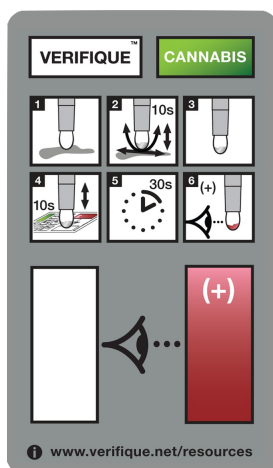

## CANNABIS DETECTION TEST

**Verifique's Cannabis Detection Test** is a simple, single-use test to screen for the presence of Cannabis. The test is capable of detecting most cannabinoids, including THC, CBD, CBG and CBN.

The dry card and pen delivery of the test allows users to safely collect and conduct analysis on any sample suspected of containing cannabis.

The natural solvent in the Verifique Test Pen allows the user to collect samples from surfaces, and in any kind of sample.

Verifique's test is designed to work on cannabis plant and any cannabis extract, including gels, oils, creams and edibles. The test can also be used to analyze samples off suspected paraphernalia, including vape pens, pipes and bongs.