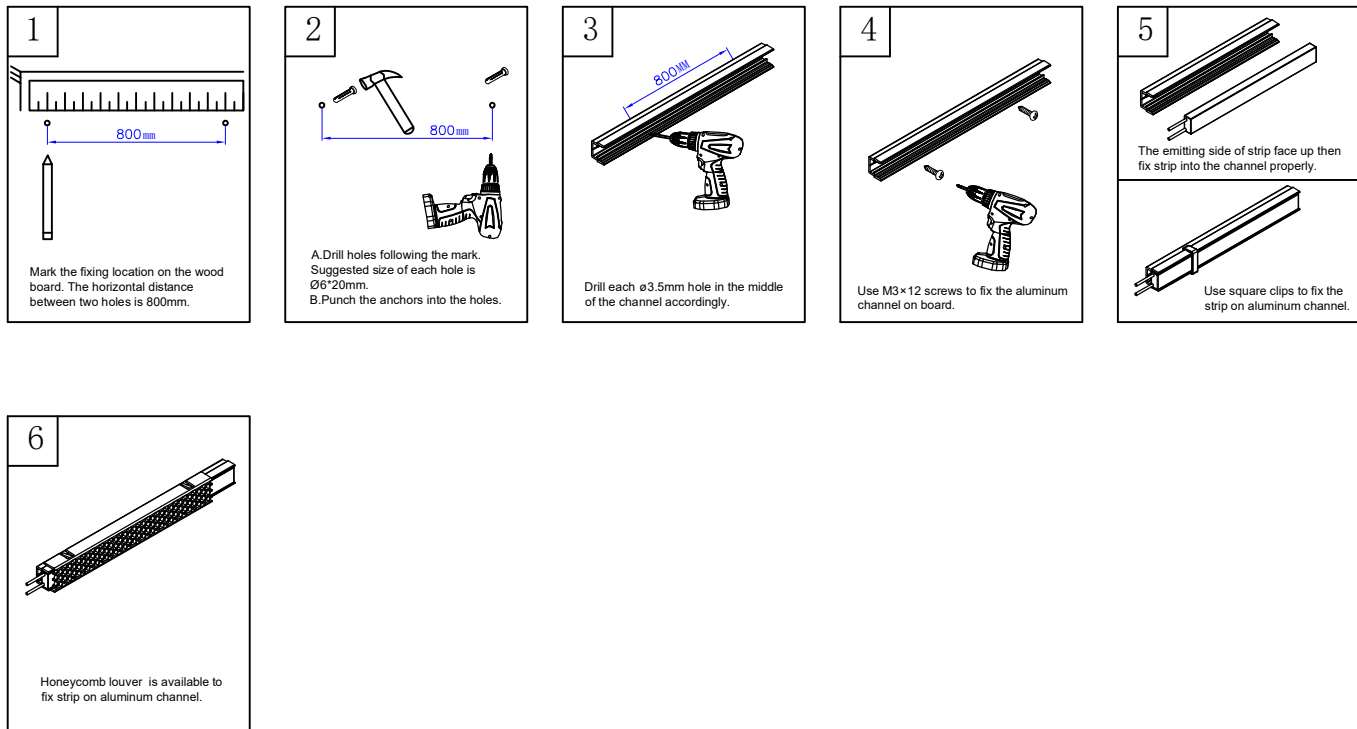

Please read the instructions carefully before installation.

Silicone Clip Installation

Square Aluminum Channel Installation

Wiring Instruction:

Please refer to the above wiring instruction to keep the brightness consistency.

The installation instructions are suitable for below models:

Item No.	73803.610	73803.620	73803.630	73803.640	73802.630
----------	-----------	-----------	-----------	-----------	-----------