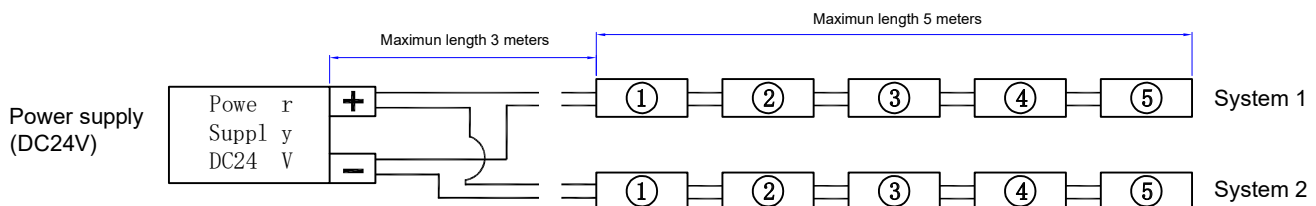

Please read the instructions carefully before installation.

Silicone Clip Installation

Square Aluminum Channel Installation

Wiring Instruction:

Please refer to the above wiring instruction to keep the brightness consistency.