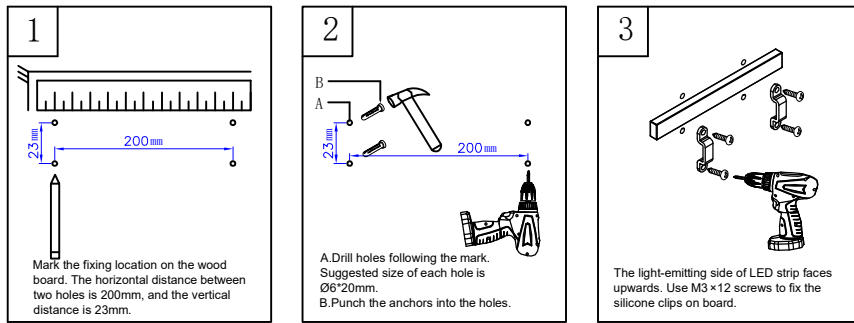

Please read the instructions carefully before installation.

Silicone Clip Installation

Square Aluminum Channel Installation

Wiring Instruction:

Please refer to the above wiring instruction to keep the brightness consistency.