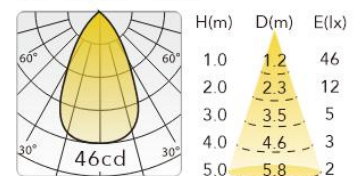

Photo

Model No. 73131.610

Accessories Options

Aluminium Clip
Part No.: 73199.018
Material: Aluminium

Square Channel
Part No.: 73199.019
Material: Aluminium

Light Source Parameters

LED Power	3W/m	6W/m	10W/m	12W/m
LED Lumen	282 lm/m	545 lm/m	825 lm/m	996 lm/m
System Lumens	13 lm/m	26 lm/m	38 lm/m	48 lm/m
CCT	2400K / 2700K / 3000K / 4000K			
Beam Angle	60°			
CRI	Ra90			
Number of LEDs	N/A			
Pitch	N/A			
Light Source	SMD LED			
Input	DC 24V			
SDCM	2-Step Single-Bin (Light Source)			

Photometry

3W/m-60° 2700K

6W/m-60° 2700K

10W/m-60° 2700K

12W/m-60° 2700K

Luminaire Specification

Minimum Cutting Length	59mm
Max. Continuous Length	5010mm
Size	1012*12*12mm
Min. Bend Radius	R50mm
Installation	Surface Mounted
Finishing	Dot-free, Milky Silicone, Black/White options
Cable	OD5.0-2x20#AWG L=300±5mm
Weight	140g/m
Working Environment	-20°C ~ +50°C
Storage Condition	Storage Temperature: -5°C to +60°C Relative Humidity: ≤95%