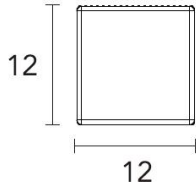

Photo

Model No. 73131.610

Accessories Options

Aluminium Clip
Part No.: 73199.018
Material: Aluminium

Square Channel
Part No.: 73199.019
Material: Aluminium

Light Source Parameters

LED Power	3W/m	6W/m	10W/m	12W/m
LED Lumen	282 lm/m	545 lm/m	825 lm/m	996 lm/m
System Lumens	13 lm/m	26 lm/m	38 lm/m	48 lm/m
CCT	2400K / 2700K / 3000K / 4000K			
Beam Angle	60°			
CRI	Ra90			
Number of LEDs	N/A			
Pitch	N/A			
Light Source	SMD LED			
Input	DC 24V			
SDCM	2-Step Single-Bin (Light Source)			

Photometry

3W/m-60° 2700K

6W/m-60° 2700K

10W/m-60° 2700K

12W/m-60° 2700K

Luminaire Specification

Minimum Cutting Length	59mm
Max. Continuous Length	5010mm
Size	1012*12*12mm
Min. Bend Radius	R50mm
Installation	Surface Mounted
Finishing	Dot-free, Milky Silicone, Black/White options
Cable	OD5.0-2x20#AWG L=300±5mm
Weight	140g/m
Working Environment	-20°C ~ +50°C
Storage Condition	Storage Temperature: -5°C to +60°C Relative Humidity: ≤95%

Material: PC
Dimension: