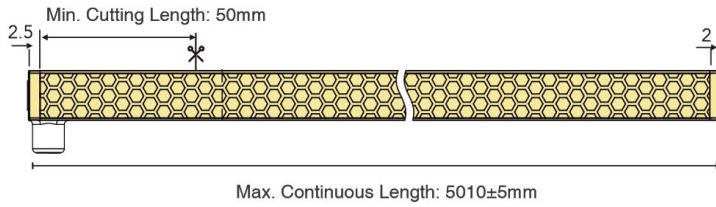

Photo

Model No. 73131.610

Accessories Options

Aluminium Clip
Part No.: 73199.018
Material: Aluminium

Square Channel
Part No.: 73199.019
Material: Aluminium

Light Source Parameters

LED Power	3W/m	6W/m	10W/m	12W/m
LED Lumen	282 lm/m	545 lm/m	825 lm/m	996 lm/m
System Lumens	13 lm/m	26 lm/m	38 lm/m	48 lm/m
CCT	2400K / 2700K / 3000K / 4000K			
Beam Angle	60°			
CRI	Ra90			
Number of LEDs	N/A			
Pitch	N/A			
Light Source	SMD LED			
Input	DC 24V			
SDCM	2-Step Single-Bin (Light Source)			

Photometry

3W/m-60° 2700K

6W/m-60° 2700K

10W/m-60° 2700K

12W/m-60° 2700K

Luminaire Specification

Minimum Cutting Length	59mm
Max. Continuous Length	5010mm
Size	1012*12*12mm
Min. Bend Radius	R50mm
Installation	Surface Mounted
Finishing	Dot-free, Milky Silicone, Black/White options
Cable	OD5.0-2x20#AWG L=300±5mm
Weight	140g/m
Working Environment	-20°C ~ +50°C
Storage Condition	Storage Temperature: -5°C to +60°C Relative Humidity: ≤95%

Cutting Details

Model No. 73131.610

Installation Guidance

Part No.	Description	Installation
----------	-------------	--------------

73199.018

ALUMINIUM CLIP

Aluminium Clip provides flexible installation for the LED Strip Light for non linear or hard access area. Especially for cove and round installation area, aluminium clip provides easy installation and maintenance for LED Strip Light. This accessory ensures zero damage to the interior finishing during maintenance.

Material: Silicone
Dimension:

73199.019

SQUARE CHANNEL

Square Channel provides easy installation and maintenance for the LED Strip Light. It provides linear installation to ensure uniform lighting output. It also acts as an heatsink for the LED to ensure longer lifespan. The glove prove space for mounting screw to ensure uniform installation of the LED Strip Light. This accessory ensures zero damage to the interior finishing during maintenance.