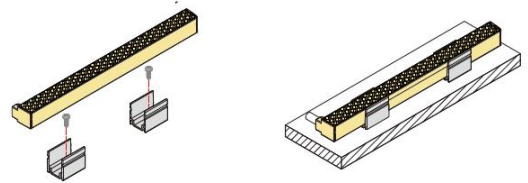

Photometry

3W/m-60° 2700K

6W/m-60° 2700K

10W/m-60° 2700K

12W/m-60° 2700K

Luminaire Specification

Minimum Cutting Length	59mm
Max. Continuous Length	5010mm
Size	1012*12*12mm
Min. Bend Radius	R50mm
Installation	Surface Mounted
Finishing	Dot-free, Milky Silicone, Black/White options
Cable	OD5.0-2x20#AWG L=300±5mm
Weight	140g/m
Working Environment	-20°C ~ +50°C
Storage Condition	Storage Temperature: -5°C to +60°C Relative Humidity: ≤95%

Cutting Details

Model No. 73131.610

Installation Guidance

Part No.	Description	Installation
----------	-------------	--------------

73199.018

ALUMINIUM CLIP

Aluminium Clip provides flexible installation for the LED Strip Light for non linear or hard access area. Especially for cove and round installation area, aluminium clip provides easy installation and maintenance for LED Strip Light. This accessory ensures zero damage to the interior finishing during maintenance.

Material: Silicone
Dimension:

73199.019

SQUARE CHANNEL

Square Channel provides easy installation and maintenance for the LED Strip Light. It provides linear installation to ensure uniform lighting output. It also acts as an heatsink for the LED to ensure longer lifespan. The glove prove space for mounting screw to ensure uniform installation of the LED Strip Light. This accessory ensures zero damage to the interior finishing during maintenance.

Material: PC
Dimension: