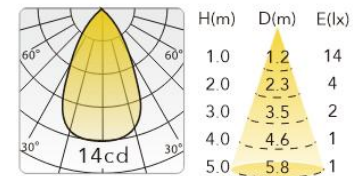

Photo

Model No. 73131.610

Accessories Options

Aluminium Clip
Part No.: 73199.018
Material: Aluminium

Square Channel
Part No.: 73199.019
Material: Aluminium

Light Source Parameters

LED Power	3W/m	6W/m	10W/m	12W/m
LED Lumen	282 lm/m	545 lm/m	825 lm/m	996 lm/m
System Lumens	13 lm/m	26 lm/m	38 lm/m	48 lm/m
CCT	2400K / 2700K / 3000K / 4000K			
Beam Angle	60°			
CRI	Ra90			
Number of LEDs	N/A			
Pitch	N/A			
Light Source	SMD LED			
Input	DC 24V			
SDCM	2-Step Single-Bin (Light Source)			

Photometry

3W/m-60° 2700K

6W/m-60° 2700K

10W/m-60° 2700K

12W/m-60° 2700K

Luminaire Specification

Minimum Cutting Length	59mm
Max. Continuous Length	5010mm
Size	1012*12*12mm
Min. Bend Radius	R50mm
Installation	Surface Mounted
Finishing	Dot-free, Milky Silicone, Black/White options
Cable	OD5.0-2x20#AWG L=300±5mm
Weight	140g/m
Working Environment	-20°C ~ +50°C
Storage Condition	Storage Temperature: -5°C to +60°C Relative Humidity: ≤95%