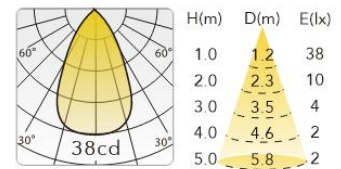

Photo

Model No. 73131.610

Accessories Options

Aluminium Clip
Part No.: 73199.018
Material: Aluminium

Square Channel
Part No.: 73199.019
Material: Aluminium

Light Source Parameters

LED Power	3W/m	6W/m	10W/m	12W/m
LED Lumen	282 lm/m	545 lm/m	825 lm/m	996 lm/m
System Lumens	13 lm/m	26 lm/m	38 lm/m	48 lm/m
CCT	2400K / 2700K / 3000K / 4000K			
Beam Angle	60°			
CRI	Ra90			
Number of LEDs	N/A			
Pitch	N/A			
Light Source	SMD LED			
Input	DC 24V			
SDCM	2-Step Single-Bin (Light Source)			

Photometry

3W/m-60° 2700K

6W/m-60° 2700K

10W/m-60° 2700K

12W/m-60° 2700K

Luminaire Specification

Minimum Cutting Length	59mm
Max. Continuous Length	5010mm
Size	1012*12*12mm
Min. Bend Radius	R50mm
Installation	Surface Mounted
Finishing	Dot-free, Milky Silicone, Black/White options
Cable	OD5.0-2x20#AWG L=300±5mm
Weight	140g/m
Working Environment	-20°C ~ +50°C
Storage Condition	Storage Temperature: -5°C to +60°C Relative Humidity: ≤95%