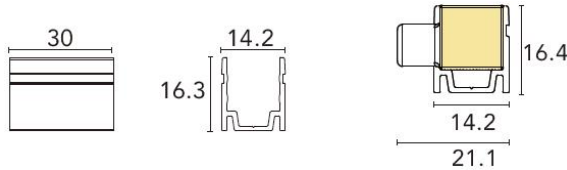

Photometry

3W/m-60° 2700K

6W/m-60° 2700K

10W/m-60° 2700K

12W/m-60° 2700K

Luminaire Specification

Minimum Cutting Length	59mm
Max. Continuous Length	5010mm
Size	1012*12*12mm
Min. Bend Radius	R50mm
Installation	Surface Mounted
Finishing	Dot-free, Milky Silicone, Black/White options
Cable	OD5.0-2x20#AWG L=300±5mm
Weight	140g/m
Working Environment	-20°C ~ +50°C
Storage Condition	Storage Temperature: -5°C to +60°C Relative Humidity: ≤95%

Cutting Details

Model No. 73131.610

Installation Guidance

Part No.	Description	Installation
----------	-------------	--------------

73199.018

ALUMINIUM CLIP

Aluminium Clip provides flexible installation for the LED Strip Light for non linear or hard access area. Especially for cove and round installation area, aluminium clip provides easy installation and maintenance for LED Strip Light. This accessory ensures zero damage to the interior finishing during maintenance.

Material: Silicone
Dimension:

73199.019

SQUARE CHANNEL

Square Channel provides easy installation and maintenance for the LED Strip Light. It provides linear installation to ensure uniform lighting output. It also acts as an heatsink for the LED to ensure longer lifespan. The glove prove space for mounting screw to ensure uniform installation of the LED Strip Light. This accessory ensures zero damage to the interior finishing during maintenance.

Material: PC
Dimension: