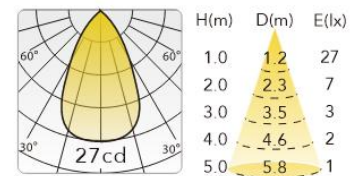

Photo

Model No. 73131.610

Accessories Options

Aluminium Clip
Part No.: 73199.018
Material: Aluminium

Square Channel
Part No.: 73199.019
Material: Aluminium

Light Source Parameters

LED Power	3W/m	6W/m	10W/m	12W/m
LED Lumen	282 lm/m	545 lm/m	825 lm/m	996 lm/m
System Lumens	13 lm/m	26 lm/m	38 lm/m	48 lm/m
CCT	2400K / 2700K / 3000K / 4000K			
Beam Angle	60°			
CRI	Ra90			
Number of LEDs	N/A			
Pitch	N/A			
Light Source	SMD LED			
Input	DC 24V			
SDCM	2-Step Single-Bin (Light Source)			

Photometry

3W/m-60° 2700K

6W/m-60° 2700K

10W/m-60° 2700K

12W/m-60° 2700K

Luminaire Specification

Minimum Cutting Length	59mm
Max. Continuous Length	5010mm
Size	1012*12*12mm
Min. Bend Radius	R50mm
Installation	Surface Mounted
Finishing	Dot-free, Milky Silicone, Black/White options
Cable	OD5.0-2x20#AWG L=300±5mm
Weight	140g/m
Working Environment	-20°C ~ +50°C
Storage Condition	Storage Temperature: -5°C to +60°C Relative Humidity: ≤95%