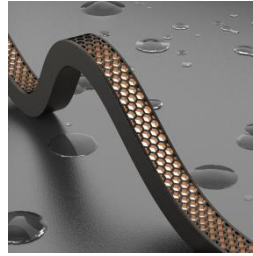

Photo

Model No. 73131.610

Accessories Options

Aluminium Clip
Part No.: 73199.018
Material: Aluminium

Square Channel
Part No.: 73199.019
Material: Aluminium

Light Source Parameters

LED Power	3W/m	6W/m	10W/m	12W/m
LED Lumen	282 lm/m	545 lm/m	825 lm/m	996 lm/m
System Lumens	13 lm/m	26 lm/m	38 lm/m	48 lm/m
CCT	2400K / 2700K / 3000K / 4000K			
Beam Angle	60°			
CRI	Ra90			
Number of LEDs	N/A			
Pitch	N/A			
Light Source	SMD LED			
Input	DC 24V			
SDCM	2-Step Single-Bin (Light Source)			

Photometry

3W/m-60° 2700K

6W/m-60° 2700K

10W/m-60° 2700K

12W/m-60° 2700K

Luminaire Specification

Minimum Cutting Length	59mm
Max. Continuous Length	5010mm
Size	1012*12*12mm
Min. Bend Radius	R50mm
Installation	Surface Mounted
Finishing	Dot-free, Milky Silicone, Black/White options
Cable	OD5.0-2x20#AWG L=300±5mm
Weight	140g/m
Working Environment	-20°C ~ +50°C
Storage Condition	Storage Temperature: -5°C to +60°C Relative Humidity: ≤95%

Cutting Details

Model No. 73131.610

Installation Guidance

Part No.	Description	Installation
----------	-------------	--------------

73199.018

ALUMINIUM CLIP

Aluminium Clip provides flexible installation for the LED Strip Light for non linear or hard access area. Especially for cove and round installation area, aluminium clip provides easy installation and maintenance for LED Strip Light. This accessory ensures zero damage to the interior finishing during maintenance.

Material: Silicone
Dimension:

73199.019

SQUARE CHANNEL

Square Channel provides easy installation and maintenance for the LED Strip Light. It provides linear installation to ensure uniform lighting output. It also acts as an heatsink for the LED to ensure longer lifespan. The glove prove space for mounting screw to ensure uniform installation of the LED Strip Light. This accessory ensures zero damage to the interior finishing during maintenance.