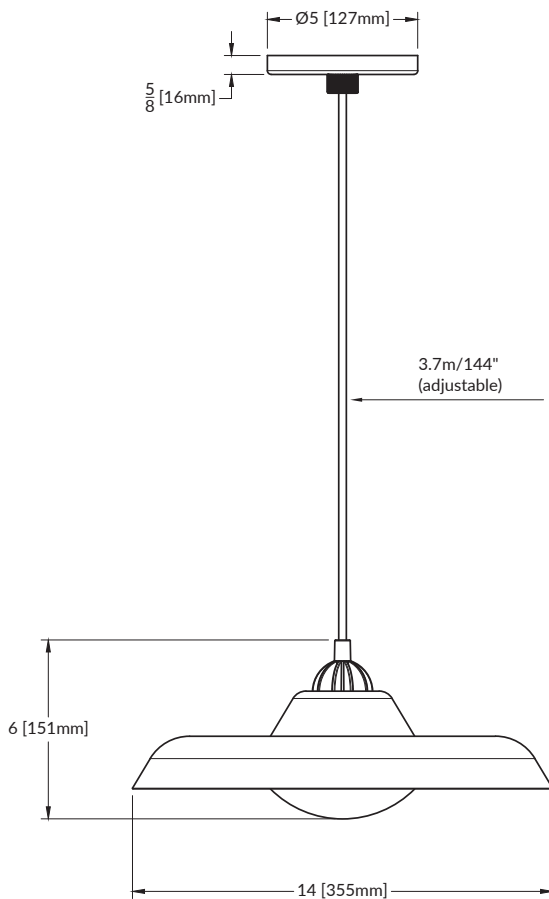

FAR PENDANT

ITEM # 110007TXB
ITEM # 110007WHT

TEXTURED BLACK
WHITE

FIXTURE HEIGHT: 6"
WIDTH: 14" DIA
CANOPY: 4.7" ROUND
MIN. CUSTOM HEIGHT: 16"
MAX. CUSTOM HEIGHT: 144"

FINISHES: TEXTURED BLACK, WHITE
GLASS: WHITE GLASS
SOCKET: G9
MAX WATTAGE: 4.5W
WEIGHT: 3LBS

TEXTURED BLACK

WHITE