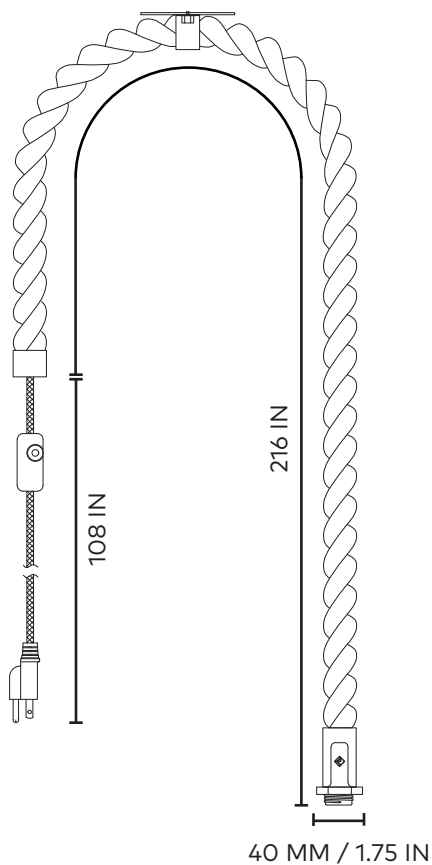

FAR PENDANT

ITEM # 110023MBR
ITEM # 110026BCH

MAVISTEN BRASS
BLACK CHROME

OVERALL CORD LENGTH: 27FT
COTTON LENGTH: 20FT
WIDTH: 1.75" DIA

FINISHES: MBR, BCH
SOCKET: E26
MAX WATTAGE: 4.5W
WEIGHT: 10LBS

MAVISTEN BRASS (MBR)

BLACK CHROME (BCH)