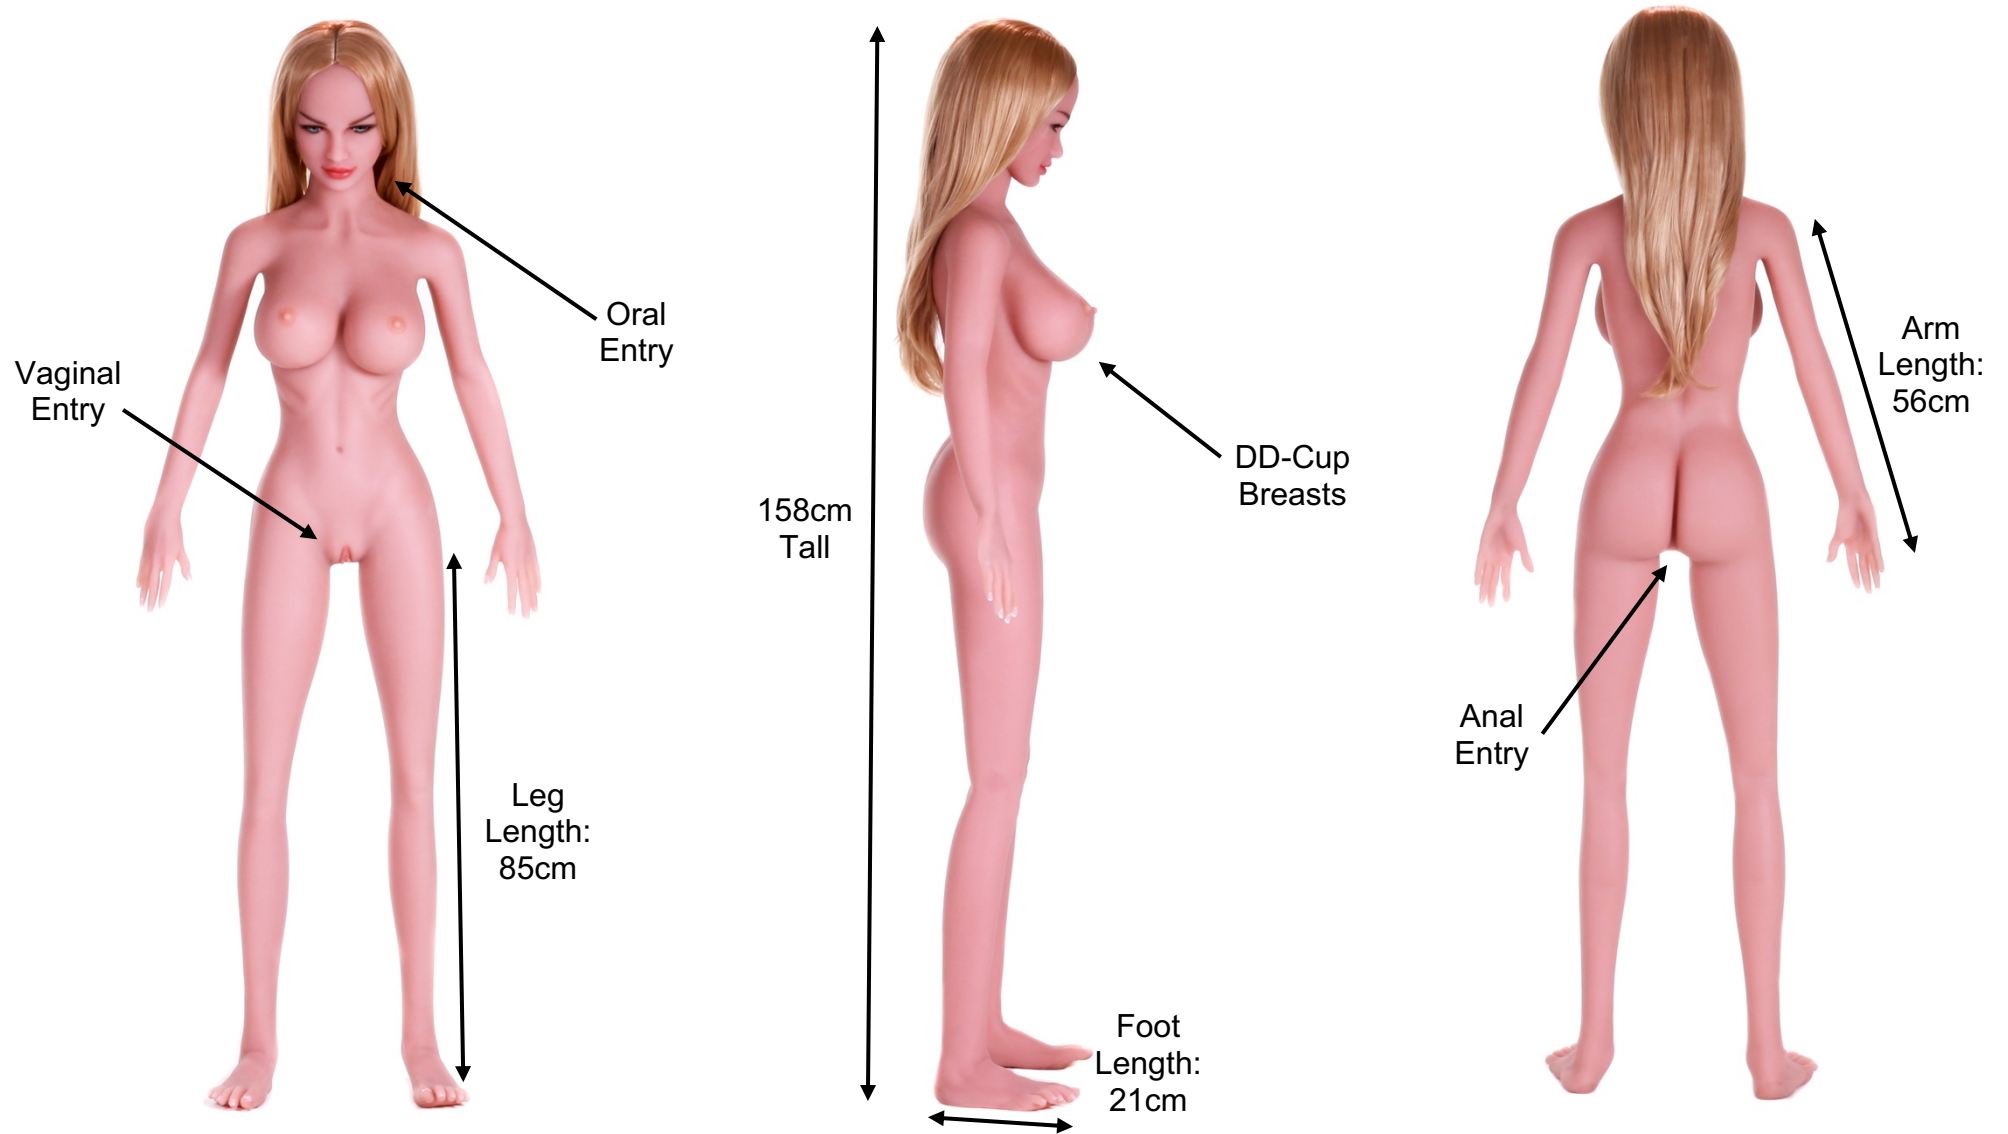

Kimber Doll continued...