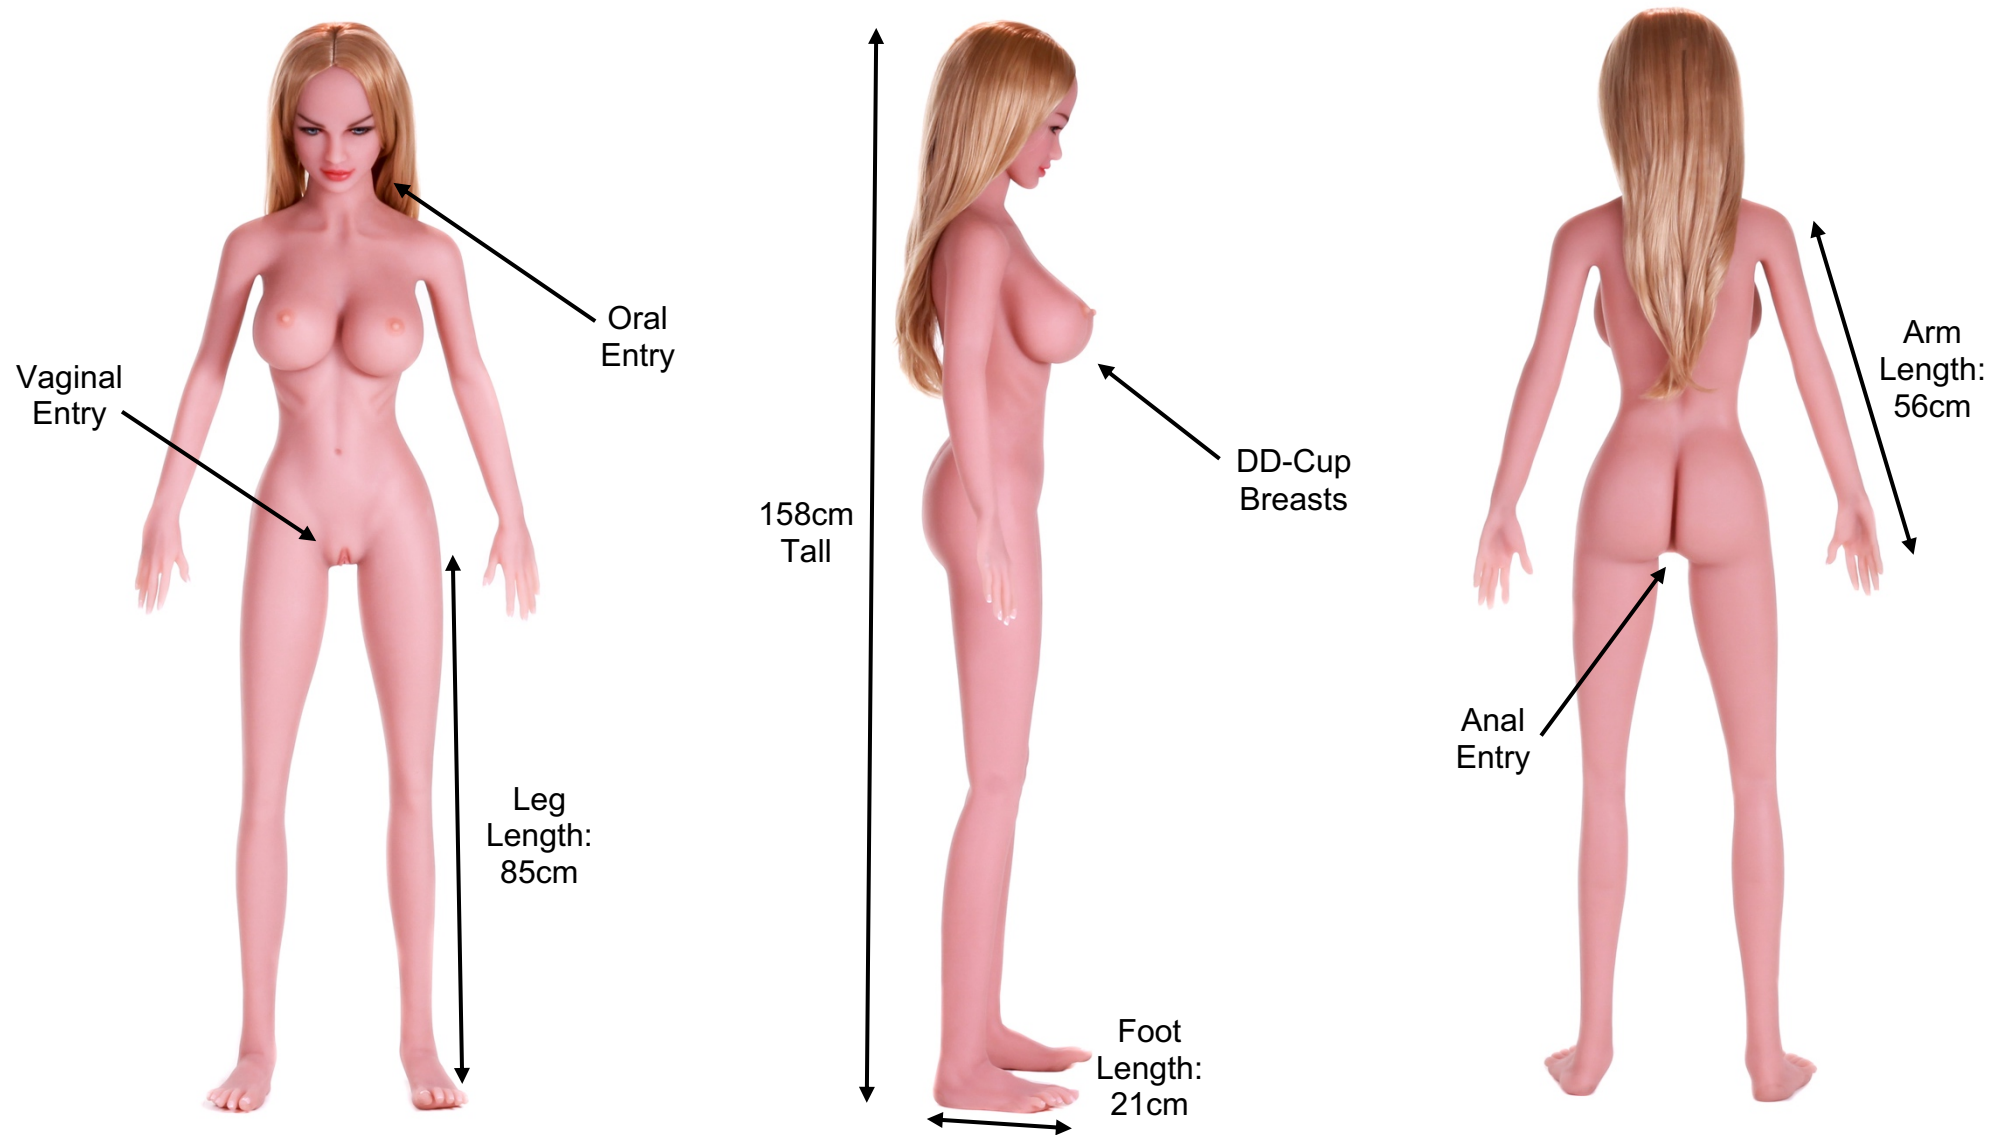

## About Kimber Doll:

**Height:** 158cm / 5'2"

**Weight:** 29kg / 63 lbs

**Age:** 22

**Breast Size:** DD Cup

**Skin Material:** Proprietary Flesh Compound

**Orifices:** Realistic Vagina with Detailed Appearance + Tight Anal Entry + Orgasmic Oral Feature

**Internal Lengths:** Vagina = 20cm, Anal = 20cm, Oral = 14cm (approx.)

**Internal Textures:** Varying textures and ribbed features for your pleasure.

**Skeleton:** Manoeuvrable limbs that hold positions while in use. Removable head. Standing function.

# Full Measurements

## Kimber Doll (Full-size)

Length	158cm / 62"
Bust	76cm / 30"
Lower Bust	55cm / 21"
Waist	50cm / 19"
Hips	63cm / 25"
Vaginal Depth	20cm / 8" approx.
Anal Depth	20cm / 8" approx.
Oral Depth	14cm / 5"
Arm Length	56cm / 22"
Leg Length	85cm / 33"
Thigh Circ.	49cm / 19"
Calf Circ.	25cm / 10"
Foot Length	21cm / 8"
Head Circ.	53cm / 21"
Shoulder Width	35cm / 13"