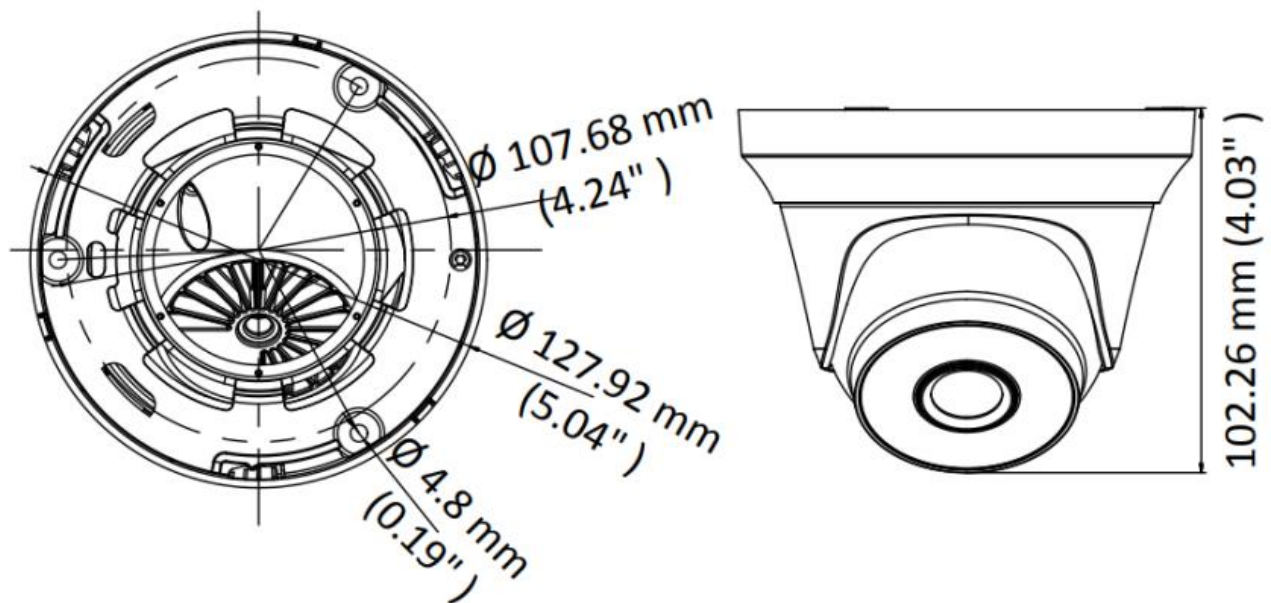

## ▪ Specification

Camera	
Image Sensor	1/2.8" Progressive Scan CMOS
Max. Resolution	3840 × 2160
Min. Illumination	Color: 0.01 Lux @(F2.0, AGC ON), B/W: 0 Lux with IR
Shutter Time	1/3 s to 1/100,000 s
Day & Night	IR cut filter
Angle Adjustment	Pan: 0° to 360°, tilt: 0° to 75°, rotate: 0° to 360°
Audio	Built-in mic
Lens	
Lens Type	Fixed focal lens, 2.8 and 4 mm optional
Focal Length & FOV	2.8 mm, horizontal FOV 108°, vertical FOV 60°, diagonal FOV 127° 4 mm, horizontal FOV 86°, vertical FOV 46°, diagonal FOV 102°
Lens Mount	M12
Iris Type	Fixed
Aperture	F2.0
DORI	
DORI	2.8 mm, D: 81 m, O: 32 m, R: 16 m, I: 8 m 4 mm, D: 106 m, O: 42 m, R: 21 m, I: 11 m
Illuminator	
Supplement Light Type	IR
Supplement Light Range	Up to 30 m
Smart Supplement Light	Yes
IR Wavelength	850 nm
Video	
Main Stream	50 Hz: 12.5 fps (3840 × 2160), 20 fps (2592 × 1944), 25 fps (2688 × 1520, 1920 × 1080, 1280 × 720) 60 Hz: 15 fps (3840 × 2160), 20 fps (2592 × 1944), 30 fps (2688 × 1520, 1920 × 1080, 1280 × 720)
Sub-Stream	50 Hz: 25 fps (1280 × 720, 640 × 480, 640 × 360) 60 Hz: 30 fps (1280 × 720, 640 × 480, 640 × 360)
Video Compression	Main stream: H.265+/H.265/H.264+/H.264 Sub-stream: H.265/H.264/MJPEG
Video Bit Rate	32 Kbps to 16 Mbps
H.264 Type	Baseline Profile/Main Profile/High Profile
H.265 Type	Main Profile
Bit Rate Control	CBR/VBR
Region of Interest (ROI)	1 fixed region for main stream
Network	
Security	Password protection, complicated password, HTTPS encryption, 802.1X authentication (EAP-MD5), watermark, IP address filter, basic and digest authentication for HTTP/HTTPS, WSSE and digest authentication for Open Network Video Interface, RTP/RTSP over HTTPS, security audit log, TLS 1.2, host authentication (MAC address)
Simultaneous Live View	Up to 6 channels
API	Open Network Video Interface (Profile S), ISAPI, SDK

## ▪ Dimension