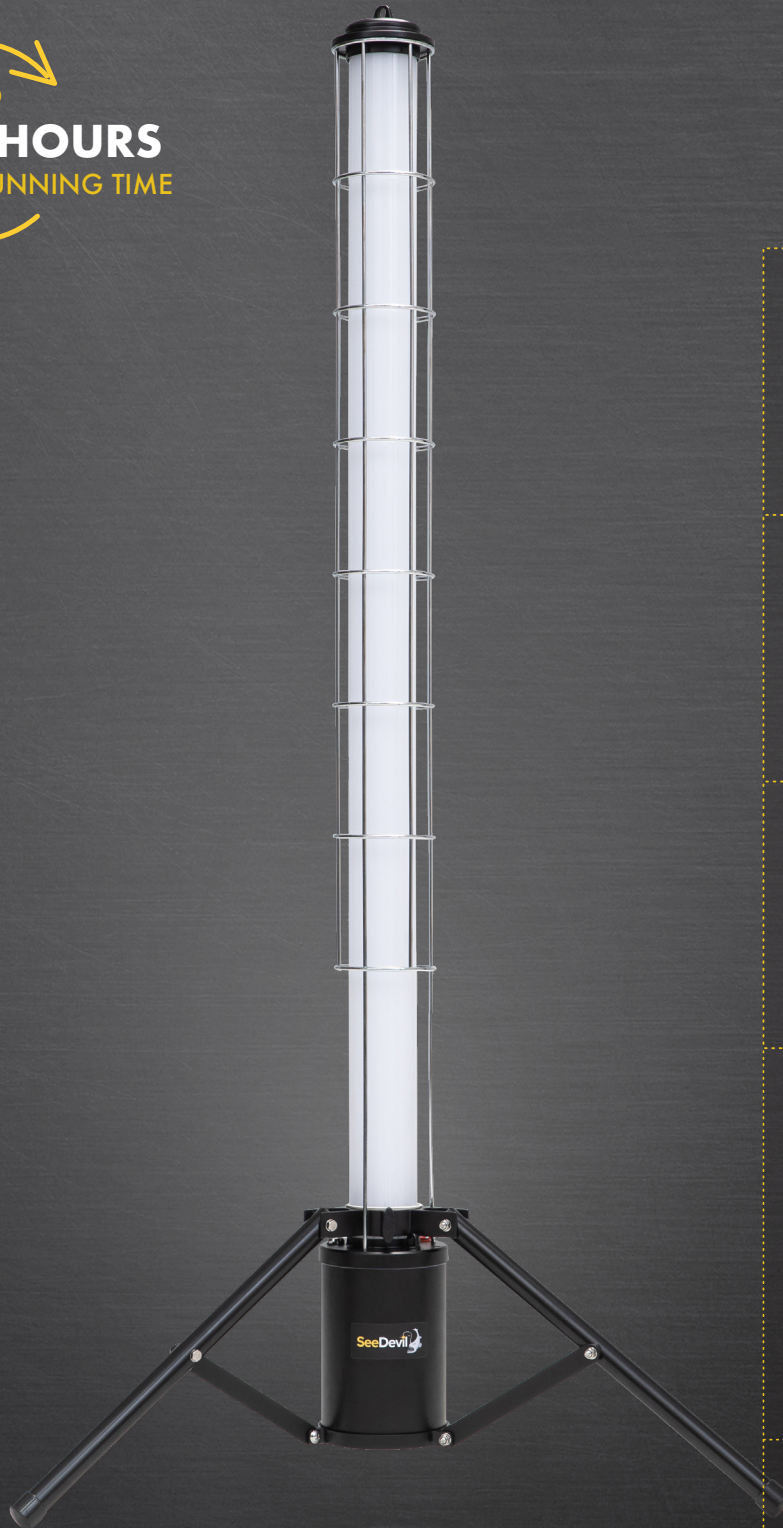

**100 WATT** **LED AREA LIGHT**

SD-RAL100W-G1

UP TO  
**10 HOURS**  
OF RUNNING TIME

**RECHARGEABLE**  
BATTERY

**10,000**  
LUMEN

**5,500 K**  
DAYLIGHT COLOR

**30,000**  
LASTING HOURS

**IP65**  
RATED

Power:	100 W
Battery:	Lithium 18.5 V - 8.8 Ah
CCT:	5,500 – 6,000 K
Charging Time:	± 8 hours
Running Time:	2.5 – 10 hours
Input Voltage	24 V DC
Dimensions:	34.5" × 59.5" (deployed)
Warranty:	2 years