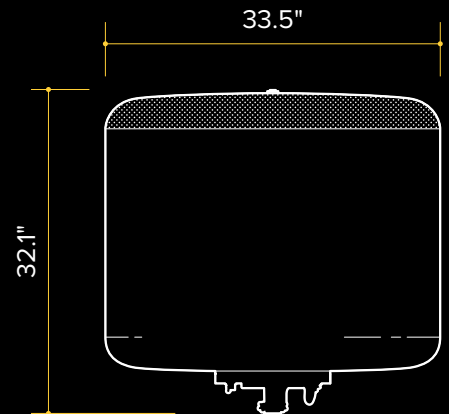

BALLOON LIGHT FIXTURE

800W PRO
SD-BLF-800-G3

LIFETIME WARRANTY

360° Diffused Glare-Free Illumination • Inflatable Balloon Light Diffuser

116,000
LUMEN

5,700K
DAYLIGHT
COLOR

50,000
LASTING
HOURS

90-150
VOLT

REMOTE
CONTROL
SD-LREMOTE-G3

FIXTURE CASE
SD-BLF-CB-800W-G3

800W BALLOON
LIGHT FIXTURE
SD-BLF-800-G3

800W REFLECTIVE
BALLOON LIGHT DIFFUSER
SD-BLD-800-R-G3

SeeDevil

APP CONTROLLED
BALLOON LIGHT

- Quick and easy setup
- Glare-free lighting and wide area coverage
- 16 × 50W LED panels rated at 50,000 hrs, 145 lm per watt LED chips
- 116,000 lm, < 6.83 op amp, 90-150V input
- 152,000+ square feet of brilliant illumination
- Internal blower inflates balloon and cools LED panels
- Dimmable wireless remote
- Reflective diffuser constructed of heat-and-water-resistant, UV protected heavy-duty materials
- Run multiple units on one 2000W generator
- 25' spec. grade power cord with 2-layer strain relief
- Aluminum & stainless steel
- Lifetime limited warranty

POLAR DIAGRAM

Light on tripod at 12 feet

DIMENSIONS

SPECIFICATIONS

Product Name:	800 Watt Balloon Light Kit	Illumination Radius:	220ft
Fan wattage:	20W	Sq Ft of Illumination:	152,053 sq ft
Voltage:	AC 90–150V	Lamp Life:	50,000 hours
Frequency:	50/60 Hz	IP Rating:	IP 65
Operating Amperage:	6.83A	Operating Decibel:	64.7dB
Power Consumption:	820W	Weight:	38 lb
Operating Temperatures:	-30–130°F	Power Cord:	25ft
Luminous Flux:	116,000 lm	Warranty:	Lifetime Limited Warranty (fixture)
Color Temperature:	5,700K		