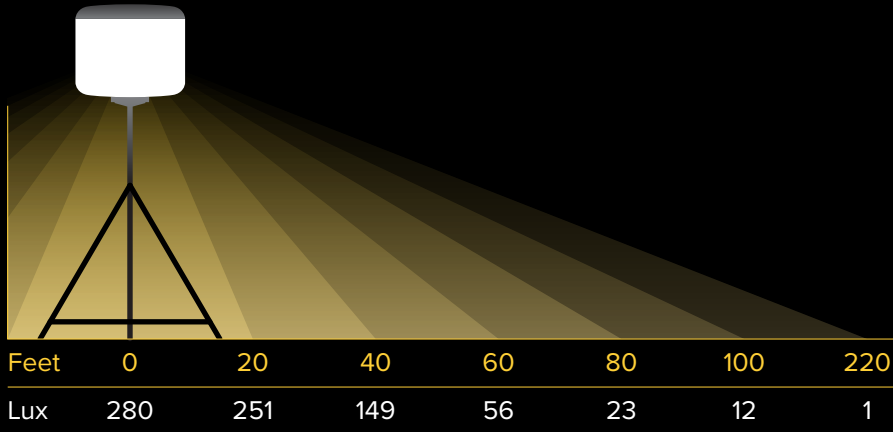

BALLOON LIGHT FIXTURE

800W PRO
SD-BLF-800-G3

LIFETIME WARRANTY

360° Diffused Glare-Free Illumination • Inflatable Balloon Light Diffuser

116,000
LUMEN

5,700K
DAYLIGHT
COLOR

50,000
LASTING
HOURS

90-150
VOLT

REMOTE
CONTROL
SD-LREMOTE-G3

FIXTURE CASE
SD-BLF-CB-800W-G3

800W BALLOON
LIGHT FIXTURE
SD-BLF-800-G3

800W REFLECTIVE
BALLOON LIGHT DIFFUSER
SD-BLD-800-R-G3

SeeDevil

APP CONTROLLED
BALLOON LIGHT

- Quick and easy setup
- Glare-free lighting and wide area coverage
- 16 × 50W LED panels rated at 50,000 hrs, 145 lm per watt LED chips
- 116,000 lm, < 6.83 op amp, 90-150V input
- 152,000+ square feet of brilliant illumination
- Internal blower inflates balloon and cools LED panels
- Dimmable wireless remote
- Reflective diffuser constructed of heat-and-water-resistant, UV protected heavy-duty materials
- Run multiple units on one 2000W generator
- 25' spec. grade power cord with 2-layer strain relief
- Aluminum & stainless steel
- Lifetime limited warranty

POLAR DIAGRAM

Light on tripod at 12 feet

DIMENSIONS

SPECIFICATIONS

Product Name:	800 Watt Balloon Light Kit	Illumination Radius:	220ft
Fan wattage:	20W	Sq Ft of Illumination:	152,053 sq ft
Voltage:	AC 90–150V	Lamp Life:	50,000 hours
Frequency:	50/60 Hz	IP Rating:	IP 65
Operating Amperage:	6.83A	Operating Decibel:	64.7dB
Power Consumption:	820W	Weight:	38 lb
Operating Temperatures:	-30–130°F	Power Cord:	25ft
Luminous Flux:	116,000 lm	Warranty:	Lifetime Limited Warranty (fixture)
Color Temperature:	5,700K		