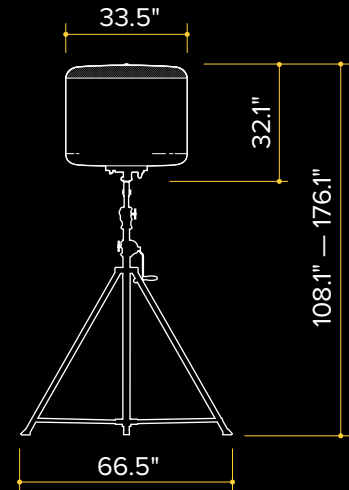

25' spec. grade power cord with 2-layer strain relief

Aluminum & stainless steel

Lifetime limited warranty

FIXTURE CASE
SD-BLF-CB-800W-G3

12' TRIPOD PADDED CARRY BAG
SD-LTS-CB-G3

POLAR DIAGRAM

Light on tripod at 12 feet

DIMENSIONS

SPECIFICATIONS

Product Name:	800 Watt Balloon Light Kit	Illumination Radius:	220ft
Fan wattage:	20W	Sq Ft of Illumination:	152,053 sq ft
Voltage:	AC 90–150V	Lamp Life:	50,000 hours
Frequency:	50/60 Hz	IP Rating:	IP 65
Operating Amperage:	6.83A	Operating Decibel:	64.7dB
Power Consumption:	820W	Weight	38 lb (fixture) 39.2 lb (tripod)
Operating Temperatures:	-30–130°F	Power Cord:	25ft
Luminous Flux:	116,000 lm	Warranty	Lifetime Limited Warranty (fixture)
Color Temperature:	5,700K		