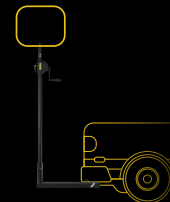

12' heavy-duty tripod with low-gear hand crank

Dimmable wireless remote

Reflective diffuser constructed of heat-and-water-resistant, UV protected heavy-duty materials

Run multiple units on one 2000W generator

DIMENSIONS

SPECIFICATIONS

Product Name:	800 Watt Balloon Light Kit	Illumination Radius:	220ft
Fan wattage:	20W	Sq Ft of Illumination:	152,053 sq ft
Voltage:	AC 90–150V	Lamp Life:	50,000 hours
Frequency:	50/60 Hz	IP Rating:	IP 65
Operating Amperage:	6.83A	Operating Decibel:	64.7dB
Power Consumption:	820W	Weight	38 lb (fixture) 39.2 lb (tripod)
Operating Temperatures:	-30–130°F	Power Cord:	25ft
Luminous Flux:	116,000 lm	Warranty	Lifetime Limited Warranty (fixture)
Color Temperature:	5,700K		

FEATURED ACCESSORIES (not included)

2" HEAVY-DUTY C-CLAMP
SD-2CS-LRG-G1

4" HEAVY-DUTY C-CLAMP
SD-4CS-LRG-G1

1/2" x 13 ADAPTER
SD-ADSL-G1

ALL WHITE BALLOON DIFFUSER
SD-BLD-800-W-G3

TRUCK HITCH MOUNT
Includes mount and 7.5ft chain driven extension pole
SD-HITCHKIT-LRG-G1