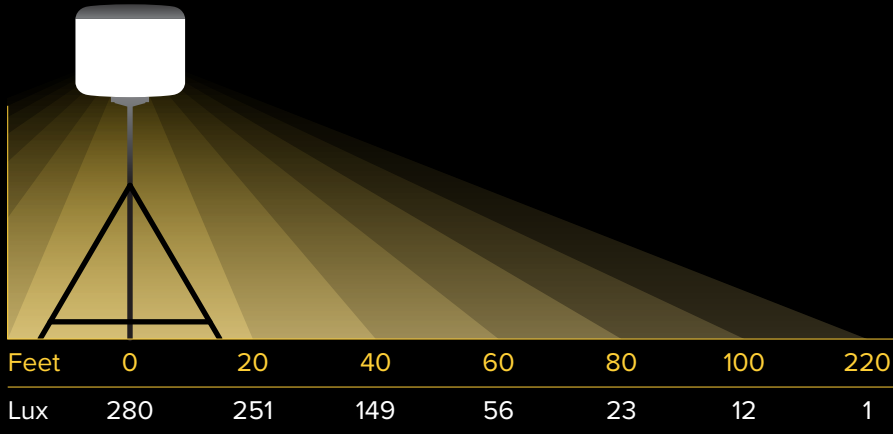

Glare-free lighting and wide area coverage

16 × 50W LED panels rated at 50,000 hrs, 145 lm per watt LED chips

116,000 lm, < 6.83 op amp, 90-150V input

152,000+ square feet of brilliant illumination

Internal blower inflates balloon and cools LED panels

25' spec. grade power cord with 2-layer strain relief

Aluminum & stainless steel

Lifetime limited warranty

FIXTURE CASE
SD-BLF-CB-800W-G3

12' TRIPOD PADDED CARRY BAG
SD-LTS-CB-G3

POLAR DIAGRAM

Light on tripod at 12 feet

DIMENSIONS

SPECIFICATIONS

Product Name:	800 Watt Balloon Light Kit	Illumination Radius:	220ft
Fan wattage:	20W	Sq Ft of Illumination:	152,053 sq ft
Voltage:	AC 90–150V	Lamp Life:	50,000 hours
Frequency:	50/60 Hz	IP Rating:	IP 65
Operating Amperage:	6.83A	Operating Decibel:	64.7dB
Power Consumption:	820W	Weight	38 lb (fixture) 39.2 lb (tripod)
Operating Temperatures:	-30–130°F	Power Cord:	25ft
Luminous Flux:	116,000 lm	Warranty	Lifetime Limited Warranty (fixture)
Color Temperature:	5,700K		