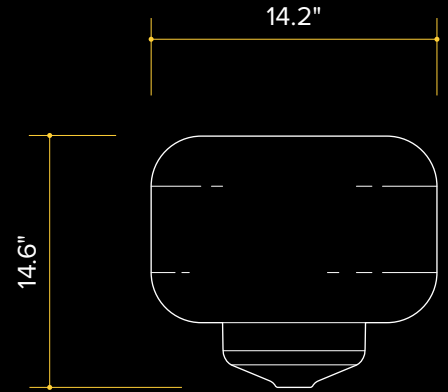

90–277 VOLT

EYE BOLT
SD-IBOLT-G1

TRIPOD ADAPTER
SD-TA-G1

2" C-CLAMP
SD-2CS-ECON-G1

FIXTURE CARRY BAG
SD-BLF-CB-SS-G3

REMOTE CONTROL
SD-SREMOTE-G3

60W BALLOON LIGHT FIXTURE
SD-BLF-60-G3

SeeDevil
APP CONTROLLED BALLOON LIGHT

- Quick and easy setup
- Glare-free lighting and wide area coverage
- Lightweight, versatile, portable and compact
- 7,800 lm, < 0.54 op amp, 90–277V input
- 6,300+ square feet of brilliant illumination
- Dimmable wireless remote
- Internal blower inflates balloon and cools LED panels
- LED Balloon Light diffuser constructed of heat-and-water-resistant, UV protected nylon
- Run multiple units on small power stations.
- 16' spec. grade power cord

POLAR DIAGRAM

Light on tripod at 6.5 feet

DIMENSIONS

SPECIFICATIONS

Product Name:	60 Watt Balloon Light Kit	Illumination Radius:	45ft
Fan wattage:	5W	Sq Ft of Illumination:	6,361.7 sq ft
Voltage:	AC 90–277V	Lamp Life:	50,000 hours
Frequency:	50/60 Hz	IP Rating:	IP 42
Operating Amperage:	0.54A	Operating Decibel:	52dB
Power Consumption:	65W	Weight:	5.7 lb (fixture)
Operating Temperatures:	-30–130°F	Power Cord:	16ft
Luminous Flux:	7,800 lm	Warranty:	Lifetime Limited Warranty (fixture)
Color Temperature:	3,000–5,000K		