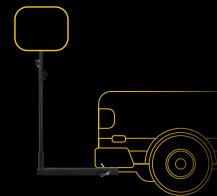

BALLOON LIGHT FIXTURE

SD-BLF-60-G3

LIFETIME WARRANTY

60 WATT

360° Diffused Glare-Free Illumination • Inflatable Balloon Light Diffuser

7,800 LUMEN

3,000–5,000K COLOR

50,000 LASTING HOURS

- Quick and easy setup
- Glare-free lighting and wide area coverage
- Lightweight, versatile, portable and compact
- 7,800 lm, < 0.54 op amp, 90–277V input
- 6,300+ square feet of brilliant illumination
- Dimmable wireless remote
- Internal blower inflates balloon and cools LED panels
- LED Balloon Light diffuser constructed of heat-and-water-resistant, UV protected nylon
- Run multiple units on small power stations.
- 16' spec. grade power cord

POLAR DIAGRAM

Light on tripod at 6.5 feet

DIMENSIONS

SPECIFICATIONS

Product Name:	60 Watt Balloon Light Kit	Illumination Radius:	45ft
Fan wattage:	5W	Sq Ft of Illumination:	6,361.7 sq ft
Voltage:	AC 90–277V	Lamp Life:	50,000 hours
Frequency:	50/60 Hz	IP Rating:	IP 42
Operating Amperage:	0.54A	Operating Decibel:	52dB
Power Consumption:	65W	Weight:	5.7 lb (fixture)
Operating Temperatures:	-30–130°F	Power Cord:	16ft
Luminous Flux:	7,800 lm	Warranty:	Lifetime Limited Warranty (fixture)
Color Temperature:	3,000–5,000K		

FEATURED ACCESSORIES (not included)

6.5' TRIPOD
SD-ST5-G3

**2" HEAVY-DUTY
C-CLAMP**
SD-2CS-G1

**500W 560WH
PORTABLE POWER STATION**
SD-PPS500-G1

**STANDARD SERIES
TRUCK HITCH MOUNT**
SD-HITCHKIT-SM-G1

Visit
SeeDevil.com
for a comprehensive
list of accessories