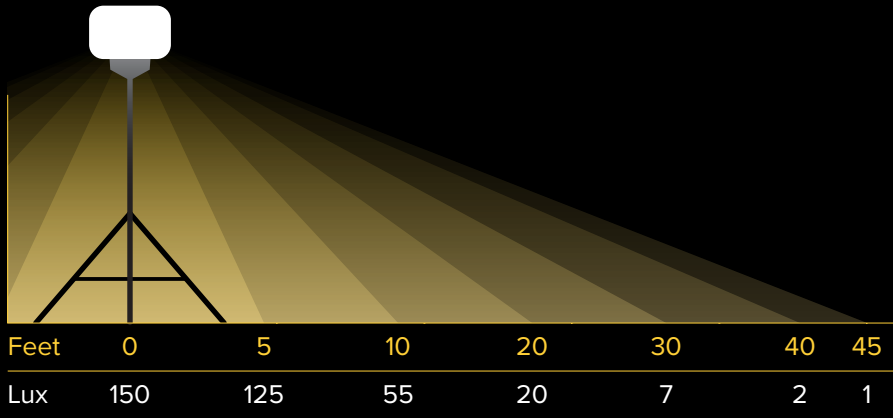

BALLOON LIGHT FIXTURE

SD-BLF-60-G3

LIFETIME WARRANTY

60 WATT

360° Diffused Glare-Free Illumination • Inflatable Balloon Light Diffuser

7,800 LUMEN

3,000–5,000K COLOR

50,000 LASTING HOURS

90–277 VOLT

EYE BOLT
SD-IBOLT-G1

TRIPOD ADAPTER
SD-TA-G1

2" C-CLAMP
SD-2CS-ECON-G1

FIXTURE CARRY BAG
SD-BLF-CB-SS-G3

REMOTE CONTROL
SD-SREMOTE-G3

60W BALLOON LIGHT FIXTURE
SD-BLF-60-G3

SeeDevil
APP CONTROLLED BALLOON LIGHT

- Quick and easy setup
- Glare-free lighting and wide area coverage
- Lightweight, versatile, portable and compact
- 7,800 lm, < 0.54 op amp, 90–277V input
- 6,300+ square feet of brilliant illumination
- Dimmable wireless remote
- Internal blower inflates balloon and cools LED panels
- LED Balloon Light diffuser constructed of heat-and-water-resistant, UV protected nylon
- Run multiple units on small power stations.
- 16' spec. grade power cord

POLAR DIAGRAM

Light on tripod at 6.5 feet

DIMENSIONS

SPECIFICATIONS

Product Name:	60 Watt Balloon Light Kit	Illumination Radius:	45ft
Fan wattage:	5W	Sq Ft of Illumination:	6,361.7 sq ft
Voltage:	AC 90–277V	Lamp Life:	50,000 hours
Frequency:	50/60 Hz	IP Rating:	IP 42
Operating Amperage:	0.54A	Operating Decibel:	52dB
Power Consumption:	65W	Weight:	5.7 lb (fixture)
Operating Temperatures:	-30–130°F	Power Cord:	16ft
Luminous Flux:	7,800 lm	Warranty:	Lifetime Limited Warranty (fixture)
Color Temperature:	3,000–5,000K		